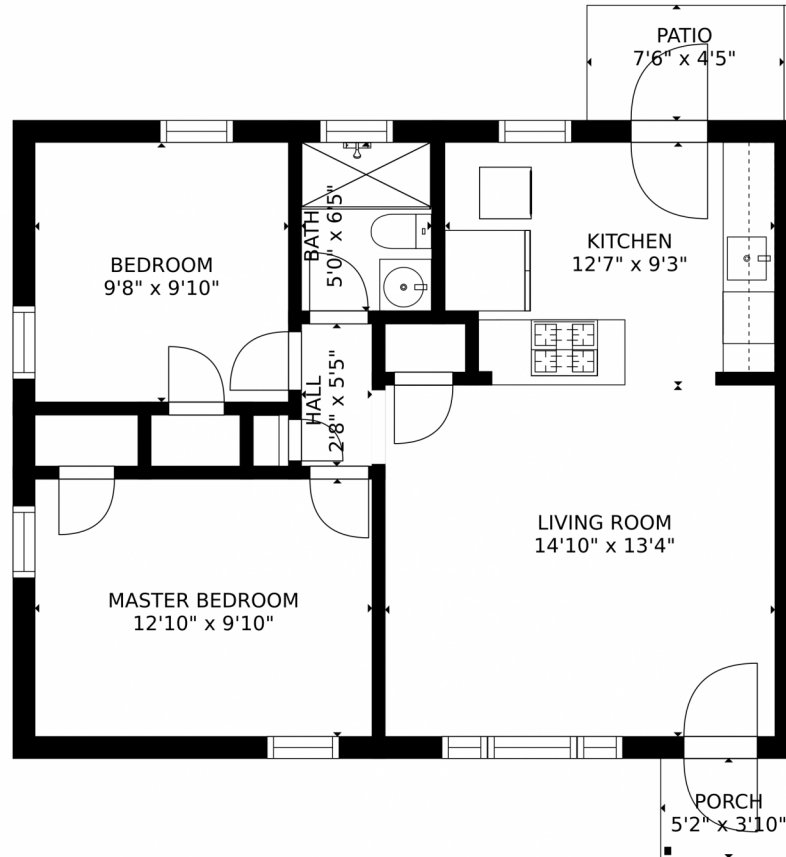

 Single Family

 700 SQFT

 2 Beds

 1 Baths

**Taylor Haas**  
303-665-7368  
taylorh@coloradorpm.com  
<https://www.coloradorpm.com/available-rental-properties-denver>

GROSS INTERNAL AREA  
FLOOR 1: 638 sq. ft. EXCLUDED AREAS:  
PATIO: 33 sq. ft. PORCH: 20 sq. ft  
TOTAL: 638 sq. ft  
SIZES AND DIMENSIONS ARE APPROXIMATE, ACTUAL MAY VARY.