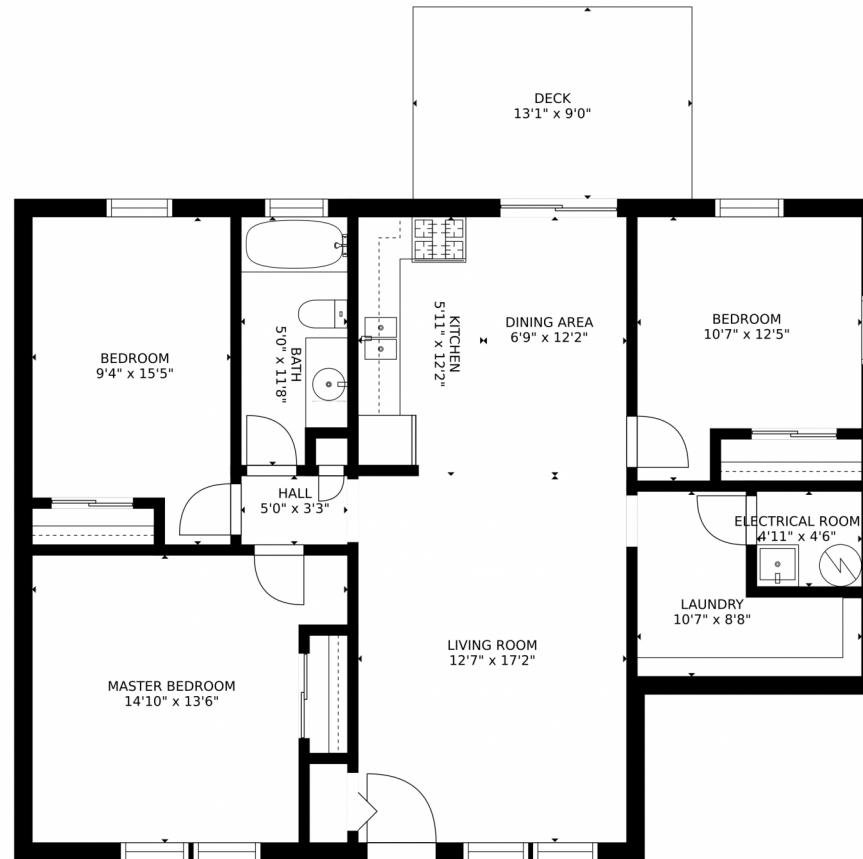

GROSS INTERNAL AREA
FLOOR 1: 1060 sq. ft, EXCLUDED AREAS:
DECK: 119 sq. ft
TOTAL: 1060 sq. ft
SIZES AND DIMENSIONS ARE APPROXIMATE, ACTUAL MAY VARY.

Disclaimer: Sizes and Dimensions are Approximate, Actual May Vary.