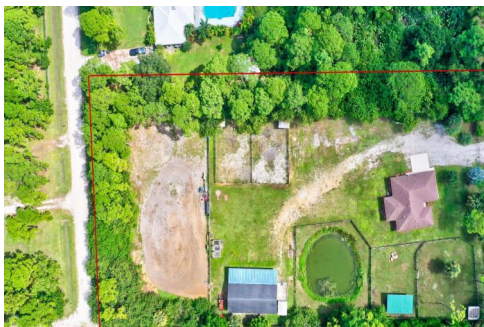

15707 62nd Place North
Loxahatchee, FL 33470

Single Family

1350 SQFT

3 Beds

2 Baths

2 Car

2.6 Acre

Aneesy Kairalla

561-254-5632

aneesyhome@aol.com

Scan code
for more
property
details

15707 62nd Place North, Loxahatchee, FL 33470 – Main House

SIZES AND DIMENSIONS ARE APPROXIMATE, ACTUAL MAY VARY.

Disclaimer: Sizes and Dimensions are Approximate, Actual May Vary.

Aneesy Kairalla
561-254-5632
aneesyhome@aol.com

Scan code
for more
property
details

15707 62nd Place North, Loxahatchee, FL 33470 – Stables

SIZES AND DIMENSIONS ARE APPROXIMATE, ACTUAL MAY VARY.

Disclaimer: Sizes and Dimensions are Approximate, Actual May Vary.