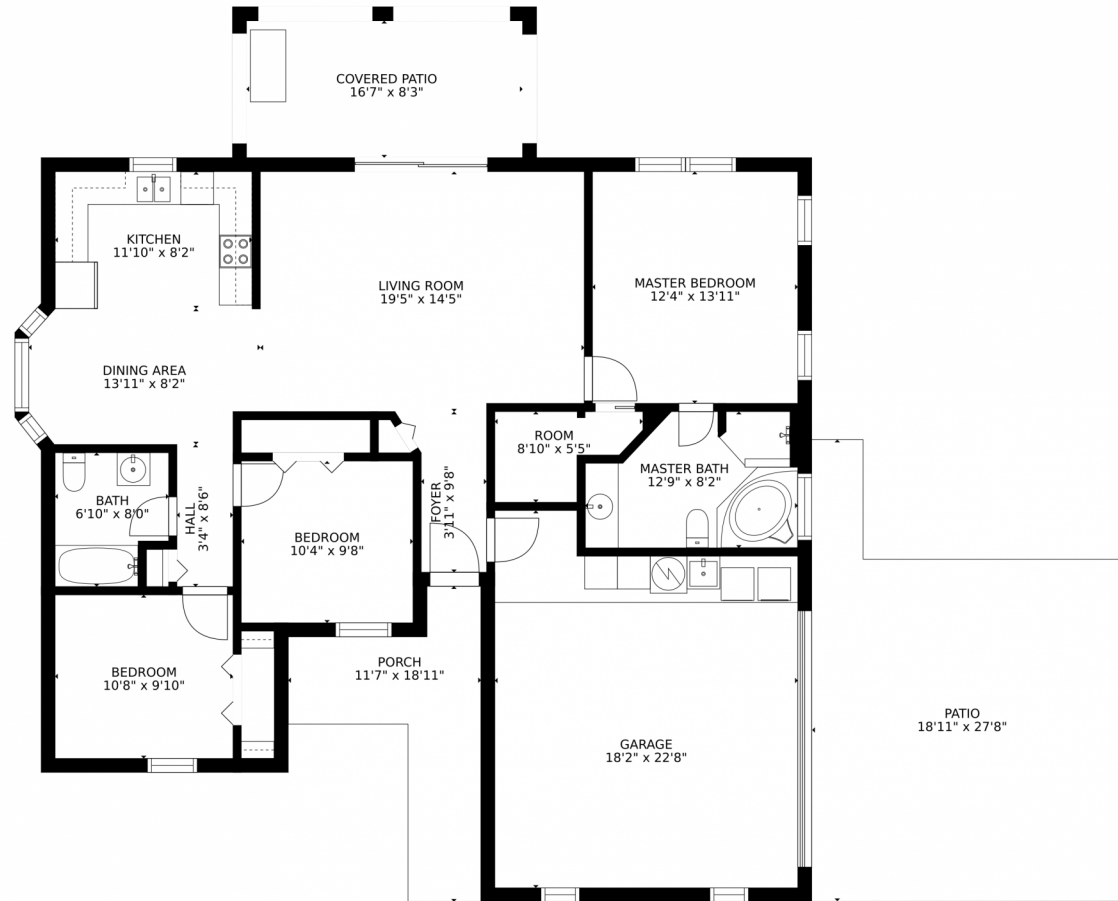

561-254-5632

aneesyhome@aol.com

Scan code
for more
property
details

15707 62nd Place North, Loxahatchee, FL 33470 – Main House

SIZES AND DIMENSIONS ARE APPROXIMATE, ACTUAL MAY VARY.

Disclaimer: Sizes and Dimensions are Approximate, Actual May Vary.