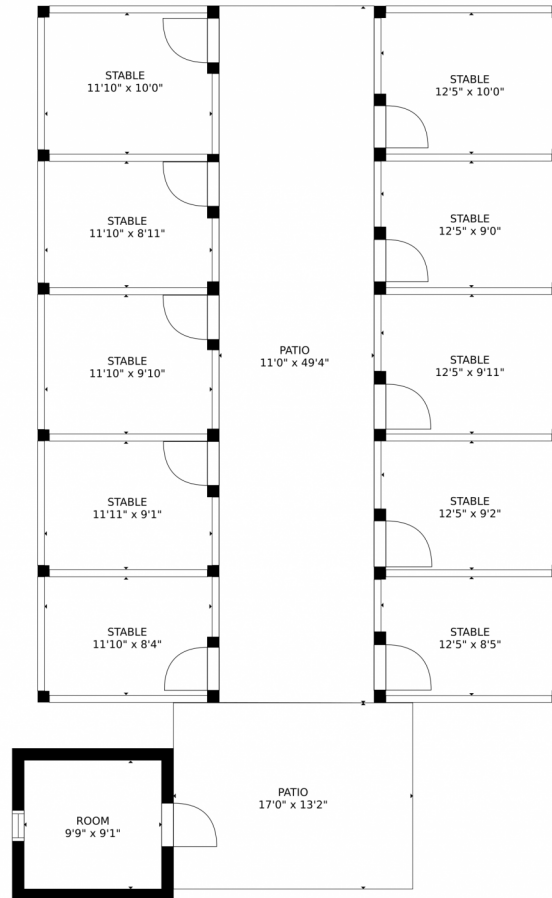

15707 62nd Place North, Loxahatchee, FL 33470 – Stables

SIZES AND DIMENSIONS ARE APPROXIMATE, ACTUAL MAY VARY.

Disclaimer: Sizes and Dimensions are Approximate, Actual May Vary.

Aneesy Kairalla
561-254-5632
aneesyhome@aol.com