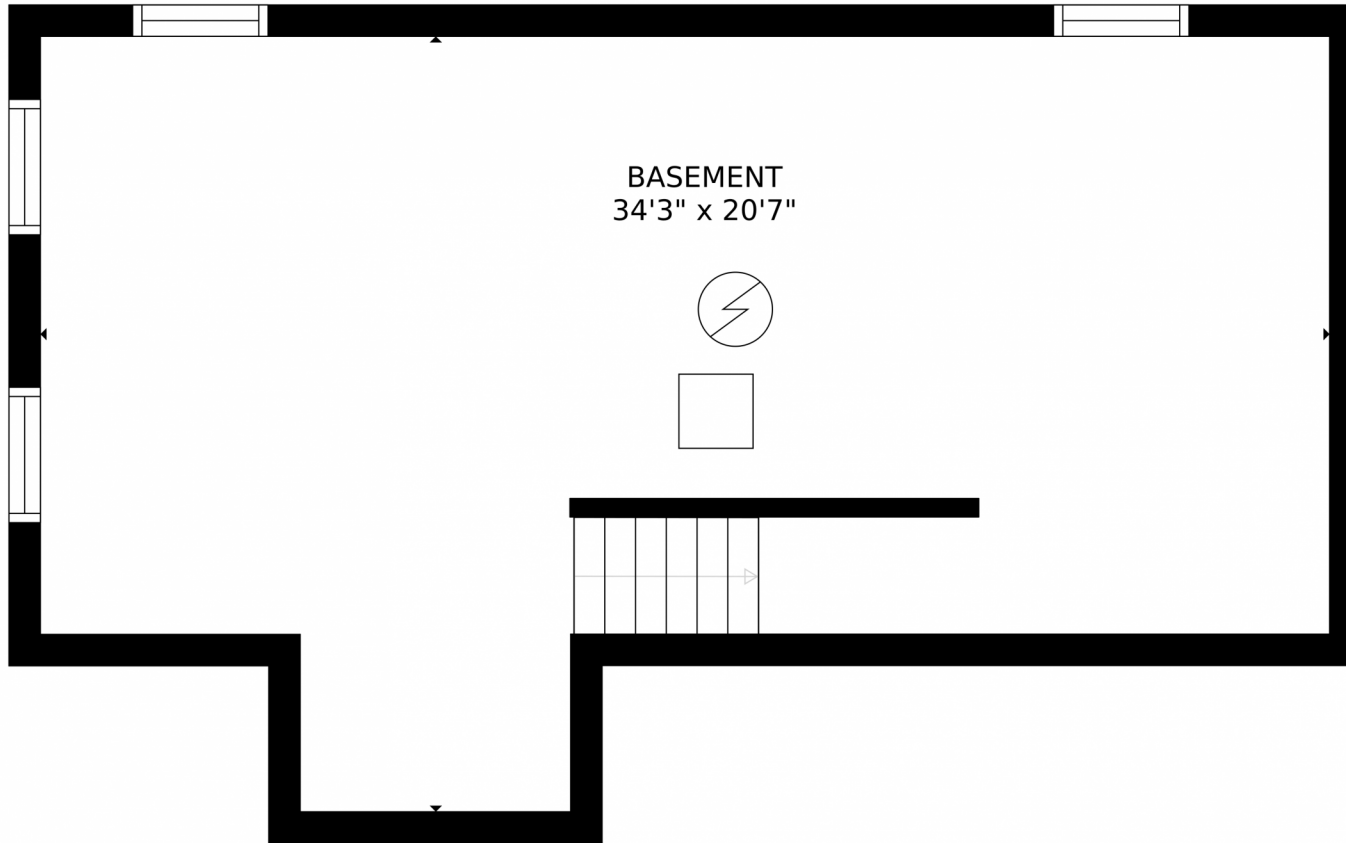

BASEMENT
34'3" x 20'7"

GROSS INTERNAL AREA
FLOOR 1: 577 sq. ft. FLOOR 2: 579 sq. ft.
FLOOR 3: 752 sq. ft. EXCLUDED AREAS:
PATIO: 296 sq. ft. PORCH: 89 sq. ft.
GARAGE: 375 sq. ft.
TOTAL: 1908 sq. ft.

Disclaimer: Sizes and Dimensions are Approximate, Actual May Vary.

Taylor Haas

303-665-7368

taylorh@coloradorpm.com

<https://www.coloradorpm.com/available-rental-properties-denver>

Scan code
for more
property
details