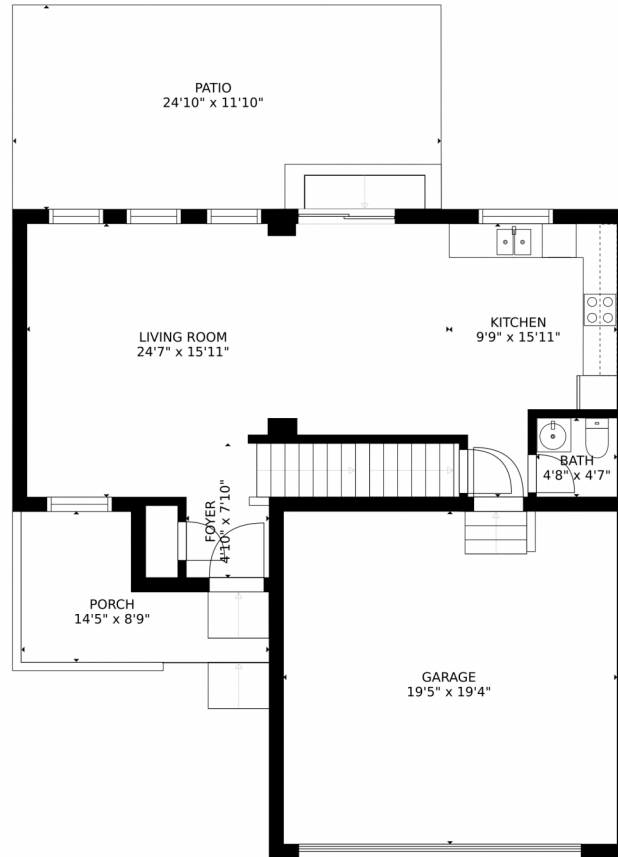

 Single Family

 1442 SQFT

 3 Beds

 2 Baths

Taylor Haas
303-665-7368
taylorh@coloradorpm.com
<https://www.coloradorpm.com/available-rental-properties-denver>

9216 Adams Street, Thornton, CO 80229 – Main Level

GROSS INTERNAL AREA
FLOOR 1: 577 sq. ft. FLOOR 2: 579 sq. ft.
FLOOR 3: 752 sq. ft. EXCLUDED AREAS:
PATIO: 296 sq. ft. PORCH: 89 sq. ft.
GARAGE: 375 sq. ft.
TOTAL: 1908 sq. ft.
SIZES AND DIMENSIONS ARE APPROXIMATE, ACTUAL MAY VARY.

Disclaimer: Sizes and Dimensions are Approximate, Actual May Vary.

Taylor Haas
303-665-7368
taylorh@coloradorpm.com
<https://www.coloradorpm.com/available-rental-properties-denver>

BASEMENT
34'3" x 20'7"