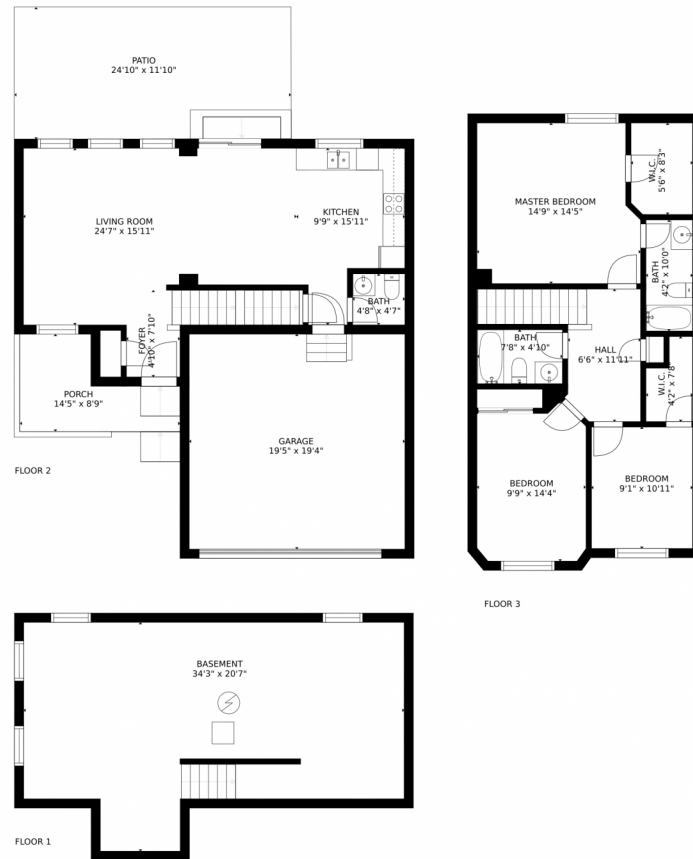

9216 Adams Street, Thornton, CO 80229 – All Levels

GROSS INTERNAL AREA
FLOOR 1: 577 sq. ft. FLOOR 2: 579 sq. ft.
FLOOR 3: 752 sq. ft. EXCLUDED AREAS:
PATIO: 296 sq. ft. PORCH: 89 sq. ft.
GARAGE: 375 sq. ft.
TOTAL: 1908 sq. ft.

Disclaimer: Sizes and Dimensions are Approximate, Actual May Vary.

Taylor Haas

303-665-7368

taylorh@coloradorpm.com

<https://www.coloradorpm.com/available-rental-properties-denver>

Scan code
for more
property
details