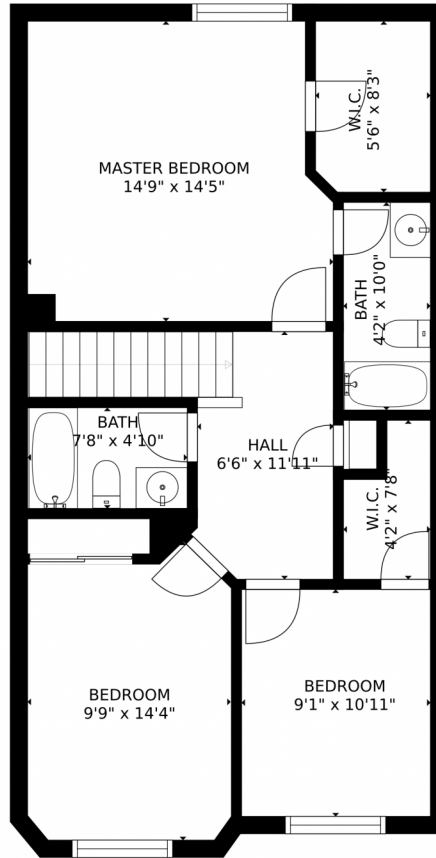

 Single Family

 1442 SQFT

 3 Beds

 2 Baths

Taylor Haas
303-665-7368
taylorh@coloradorpm.com
<https://www.coloradorpm.com/available-rental-properties-denver>

9216 Adams Street, Thornton, CO 80229 – Main Level

GROSS INTERNAL AREA
FLOOR 1: 577 sq. ft. FLOOR 2: 579 sq. ft.
FLOOR 3: 752 sq. ft. EXCLUDED AREAS:
PATIO: 296 sq. ft. PORCH: 89 sq. ft.
GARAGE: 375 sq. ft.
TOTAL: 1908 sq. ft.
SIZES AND DIMENSIONS ARE APPROXIMATE, ACTUAL MAY VARY.

Disclaimer: Sizes and Dimensions are Approximate, Actual May Vary.

Taylor Haas
303-665-7368
taylorh@coloradorpm.com
<https://www.coloradorpm.com/available-rental-properties-denver>

BASEMENT
34'3" x 20'7"