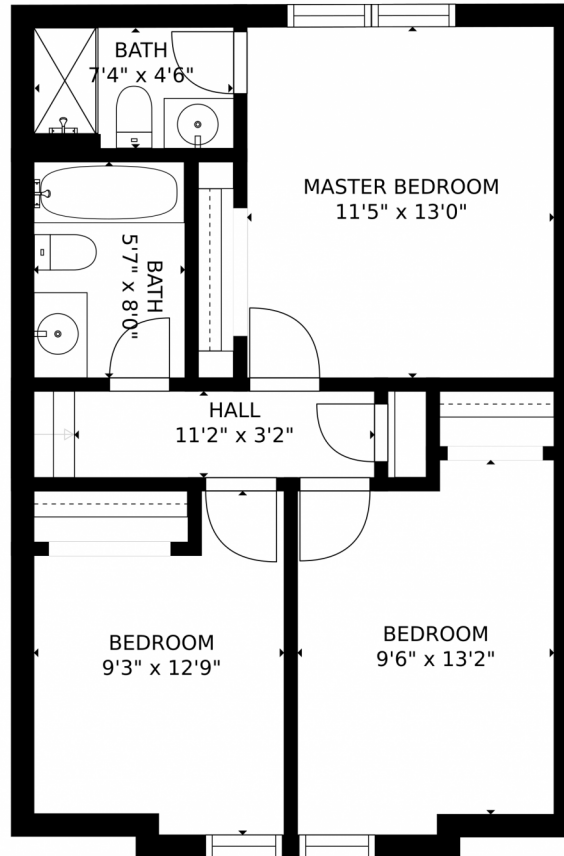

GROSS INTERNAL AREA
FLOOR 1: 369 sq. ft. FLOOR 2: 719 sq. ft.
FLOOR 3: 571 sq. ft. EXCLUDED AREAS:
DECK: 59 sq. ft. PORCH: 34 sq. ft.
GARAGE: 390 sq. ft.
TOTAL: 1659 sq. ft.
SIZES AND DIMENSIONS ARE APPROXIMATE, ACTUAL MAY VARY.