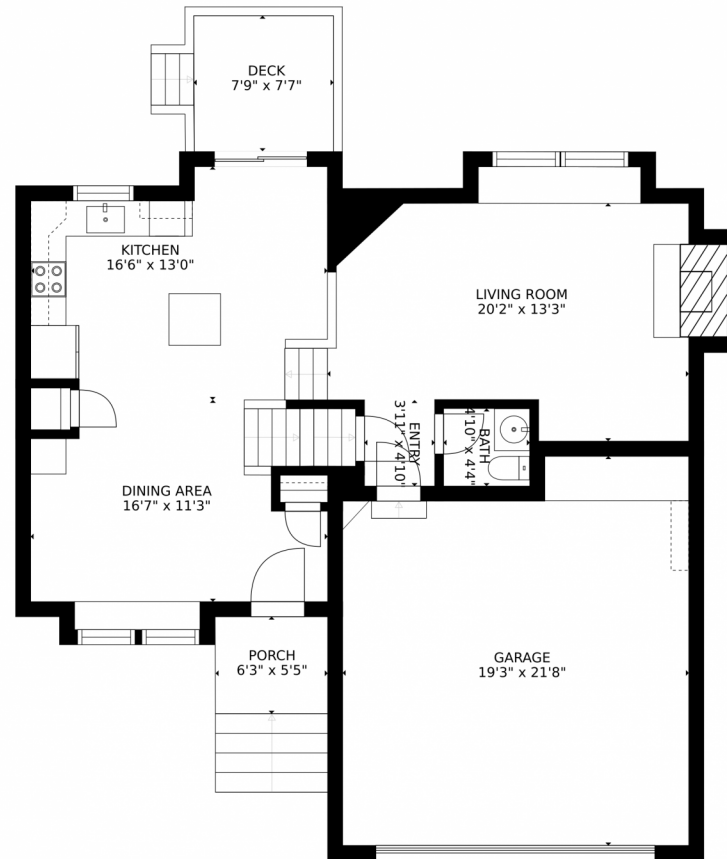

 Single Family  1617 SQFT

Taylor Haas
303-665-7368
taylorh@coloradorpm.com
<https://www.coloradorpm.com/available-rental-properties-denver>

4521 Anvil Drive, Colorado Springs, CO 80925 – all levels

GROSS INTERNAL AREA
FLOOR 1: 369 sq. ft. FLOOR 2: 719 sq. ft.
FLOOR 3: 571 sq. ft. EXCLUDED AREAS:
DECK: 59 sq. ft. PORCH: 34 sq. ft.
GARAGE: 390 sq. ft.
TOTAL: 1659 sq. ft.
SIZES AND DIMENSIONS ARE APPROXIMATE, ACTUAL MAY VARY.

GROSS INTERNAL AREA
FLOOR 1: 369 sq. ft. FLOOR 2: 719 sq. ft.
FLOOR 3: 571 sq. ft. EXCLUDED AREAS:
DECK: 59 sq. ft. PORCH: 34 sq. ft.
GARAGE: 390 sq. ft.
TOTAL: 1659 sq. ft.
SIZES AND DIMENSIONS ARE APPROXIMATE, ACTUAL MAY VARY.