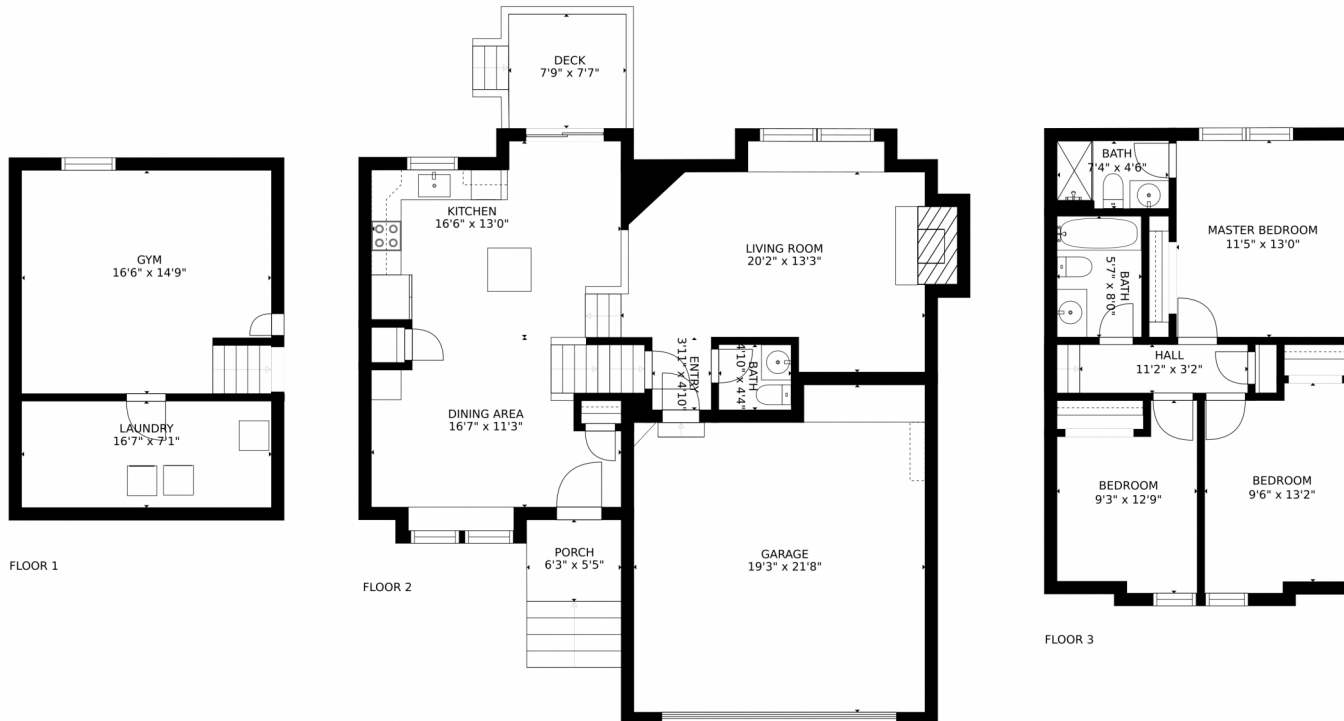

 Single Family  1617 SQFT

Taylor Haas
303-665-7368
taylorh@coloradorpm.com
<https://www.coloradorpm.com/available-rental-properties-denver>

4521 Anvil Drive, Colorado Springs, CO 80925 – all levels

GROSS INTERNAL AREA
FLOOR 1: 369 sq. ft. FLOOR 2: 719 sq. ft.
FLOOR 3: 571 sq. ft. EXCLUDED AREAS:
DECK: 59 sq. ft. PORCH: 34 sq. ft.
GARAGE: 390 sq. ft.
TOTAL: 1659 sq. ft.
SIZES AND DIMENSIONS ARE APPROXIMATE, ACTUAL MAY VARY.

GROSS INTERNAL AREA
FLOOR 1: 369 sq. ft. FLOOR 2: 719 sq. ft.
FLOOR 3: 571 sq. ft. EXCLUDED AREAS:
DECK: 59 sq. ft. PORCH: 34 sq. ft.
GARAGE: 390 sq. ft.
TOTAL: 1659 sq. ft.
SIZES AND DIMENSIONS ARE APPROXIMATE, ACTUAL MAY VARY.