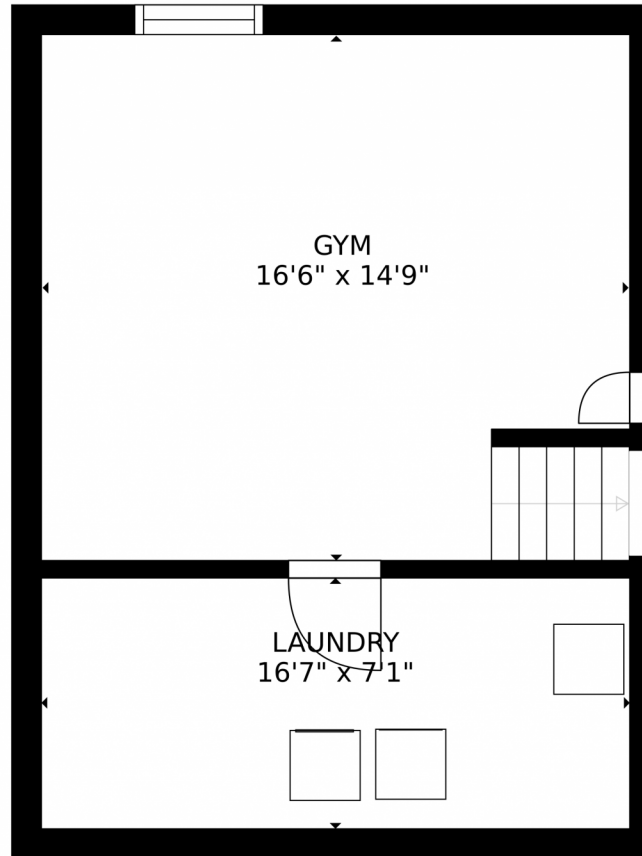

 Single Family  1617 SQFT

Taylor Haas
303-665-7368
taylorh@coloradorpm.com
<https://www.coloradorpm.com/available-rental-properties-denver>

4521 Anvil Drive, Colorado Springs, CO 80925 – all levels

GROSS INTERNAL AREA
FLOOR 1: 369 sq. ft. FLOOR 2: 719 sq. ft.
FLOOR 3: 571 sq. ft. EXCLUDED AREAS:
DECK: 59 sq. ft. PORCH: 34 sq. ft.
GARAGE: 390 sq. ft.
TOTAL: 1659 sq. ft.
SIZES AND DIMENSIONS ARE APPROXIMATE, ACTUAL MAY VARY.

GROSS INTERNAL AREA
FLOOR 1: 369 sq. ft. FLOOR 2: 719 sq. ft.
FLOOR 3: 571 sq. ft. EXCLUDED AREAS:
DECK: 59 sq. ft. PORCH: 34 sq. ft.
GARAGE: 390 sq. ft.
TOTAL: 1659 sq. ft.
SIZES AND DIMENSIONS ARE APPROXIMATE, ACTUAL MAY VARY.