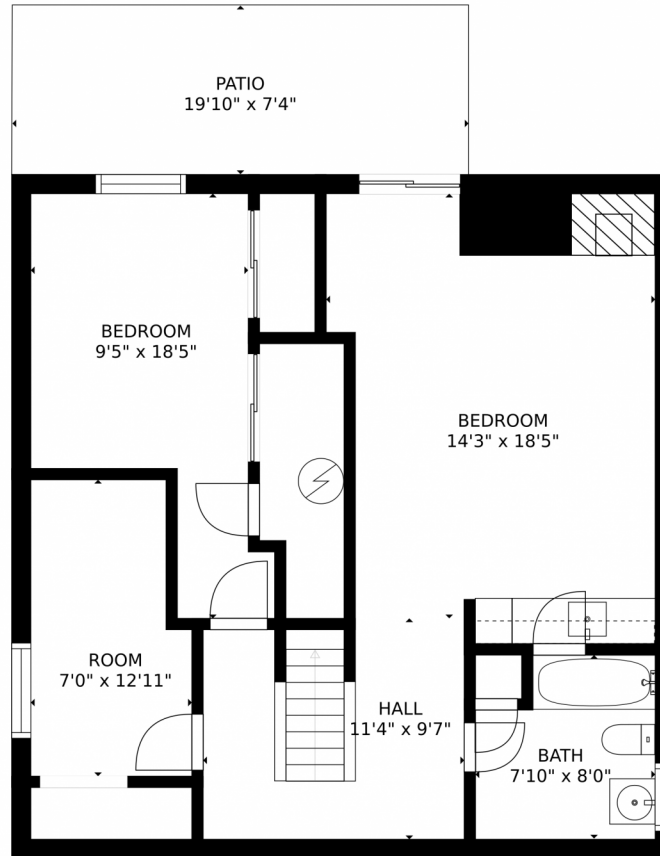

# 2295 Hyacinth Road, Littleton, CO 80129 – All Levels

GROSS INTERNAL AREA  
FLOOR 1: 761 sq. ft, FLOOR 2: 846 sq. ft  
FLOOR 3: 845 sq. ft, EXCLUDED AREAS:  
PATIO: 146 sq. ft, DECK: 214 sq. ft  
PORCH: 43 sq. ft, GARAGE: 527 sq. ft  
TOTAL: 2451 sq. ft  
SIZES AND DIMENSIONS ARE APPROXIMATE, ACTUAL MAY VARY.

Disclaimer: Sizes and Dimensions are Approximate, Actual May Vary.

**Lauren Weiss**  
720-485-1500  
lauren@laurenweiss.com  
<https://www.laurenweiss.com>

Scan code  
for more  
property  
details

2295 Hyacinth Road, Littleton, CO 80129 – Lower Level

GROSS INTERNAL AREA  
FLOOR 1: 761 sq. ft. FLOOR 2: 846 sq. ft.  
FLOOR 3: 845 sq. ft. EXCLUDED AREAS:  
PATIO: 146 sq. ft. DECK: 214 sq. ft.  
PORCH: 43 sq. ft. GARAGE: 527 sq. ft.  
TOTAL: 2451 sq. ft.  
SIZES AND DIMENSIONS ARE APPROXIMATE, ACTUAL MAY VARY.

# 2295 Hyacinth Road, Littleton, CO 80129 – Main Level

GROSS INTERNAL AREA  
FLOOR 1: 761 sq. ft. FLOOR 2: 846 sq. ft.  
FLOOR 3: 845 sq. ft. EXCLUDED AREAS:  
PATIO: 146 sq. ft. DECK: 214 sq. ft.  
PORCH: 43 sq. ft. GARAGE: 527 sq. ft.  
TOTAL: 2451 sq. ft.  
SIZES AND DIMENSIONS ARE APPROXIMATE, ACTUAL MAY VARY.