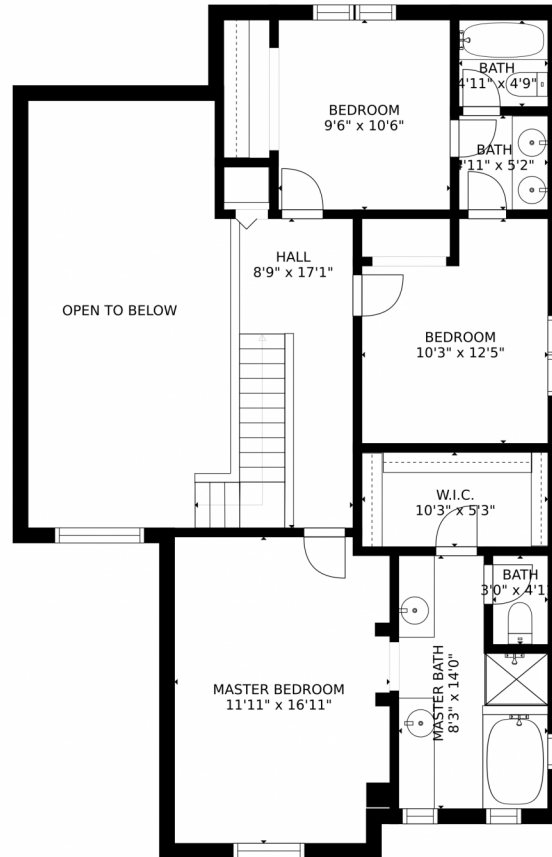

# 2295 Hyacinth Road, Littleton, CO 80129 – All Levels

GROSS INTERNAL AREA  
FLOOR 1: 761 sq. ft, FLOOR 2: 846 sq. ft  
FLOOR 3: 845 sq. ft, EXCLUDED AREAS:  
PATIO: 146 sq. ft, DECK: 214 sq. ft  
PORCH: 43 sq. ft, GARAGE: 527 sq. ft  
TOTAL: 2451 sq. ft  
SIZES AND DIMENSIONS ARE APPROXIMATE, ACTUAL MAY VARY.

# 2295 Hyacinth Road, Littleton, CO 80129 – Main Level

GROSS INTERNAL AREA  
FLOOR 1: 761 sq. ft. FLOOR 2: 846 sq. ft.  
FLOOR 3: 845 sq. ft. EXCLUDED AREAS:  
PATIO: 146 sq. ft. DECK: 214 sq. ft.  
PORCH: 43 sq. ft. GARAGE: 527 sq. ft.  
TOTAL: 2451 sq. ft.  
SIZES AND DIMENSIONS ARE APPROXIMATE, ACTUAL MAY VARY.

Disclaimer: Sizes and Dimensions are Approximate, Actual May Vary.

**Lauren Weiss**  
720-485-1500  
lauren@laurenweiss.com  
<https://www.laurenweiss.com>

Scan code for more property details

# 2295 Hyacinth Road, Littleton, CO 80129 – Upper Level

GROSS INTERNAL AREA  
FLOOR 1: 761 sq. ft, FLOOR 2: 846 sq. ft  
FLOOR 3: 845 sq. ft, EXCLUDED AREAS:  
PATIO: 146 sq. ft, DECK: 214 sq. ft  
PORCH: 43 sq. ft, GARAGE: 527 sq. ft  
TOTAL: 2451 sq. ft  
SIZES AND DIMENSIONS ARE APPROXIMATE, ACTUAL MAY VARY.