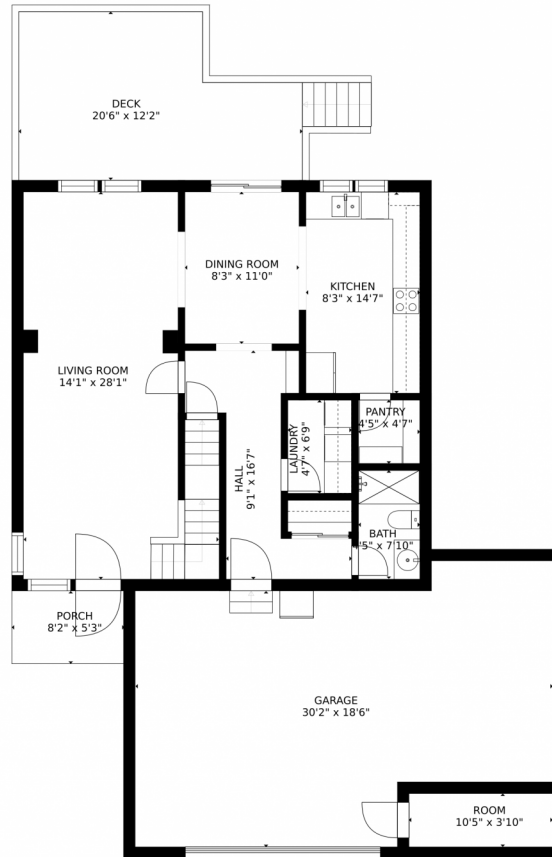

# 2295 Hyacinth Road, Littleton, CO 80129 – All Levels

GROSS INTERNAL AREA  
FLOOR 1: 761 sq. ft, FLOOR 2: 846 sq. ft  
FLOOR 3: 845 sq. ft, EXCLUDED AREAS:  
PATIO: 146 sq. ft, DECK: 214 sq. ft  
PORCH: 43 sq. ft, GARAGE: 527 sq. ft  
TOTAL: 2451 sq. ft  
SIZES AND DIMENSIONS ARE APPROXIMATE, ACTUAL MAY VARY.

GROSS INTERNAL AREA  
FLOOR 1: 761 sq. ft. FLOOR 2: 846 sq. ft.  
FLOOR 3: 845 sq. ft. EXCLUDED AREAS:  
PATIO: 146 sq. ft. DECK: 214 sq. ft.  
PORCH: 43 sq. ft. GARAGE: 527 sq. ft.  
TOTAL: 2451 sq. ft.  
SIZES AND DIMENSIONS ARE APPROXIMATE, ACTUAL MAY VARY.

Disclaimer: Sizes and Dimensions are Approximate, Actual May Vary.

**Lauren Weiss**  
720-485-1500  
lauren@laurenweiss.com  
<https://www.laurenweiss.com>

# 2295 Hyacinth Road, Littleton, CO 80129 – Main Level

GROSS INTERNAL AREA  
FLOOR 1: 761 sq. ft. FLOOR 2: 846 sq. ft.  
FLOOR 3: 845 sq. ft. EXCLUDED AREAS:  
PATIO: 146 sq. ft. DECK: 214 sq. ft.  
PORCH: 43 sq. ft. GARAGE: 527 sq. ft.  
TOTAL: 2451 sq. ft.  
SIZES AND DIMENSIONS ARE APPROXIMATE, ACTUAL MAY VARY.