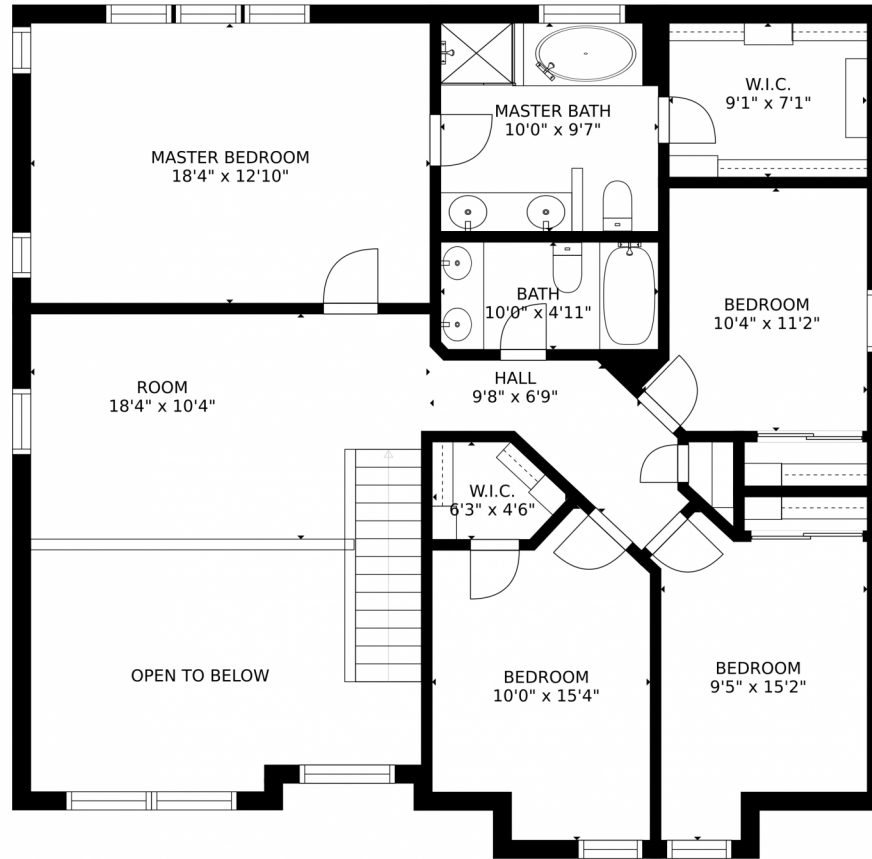

# 12902 Harmony Parkway, Westminster, CO 80234 — Main Level

GROSS INTERNAL AREA  
FLOOR 1: 1045 sq. ft. FLOOR 2: 1060 sq. ft.  
FLOOR 3: 1196 sq. ft. EXCLUDED AREAS:  
DECK: 349 sq. ft. PORCH: 110 sq. ft.  
GARAGE: 391 sq. ft.  
TOTAL: 3301 sq. ft.  
SIZES AND DIMENSIONS ARE APPROXIMATE, ACTUAL MAY VARY.

Disclaimer: Sizes and Dimensions are Approximate, Actual May Vary.

Natalie Kovalenko Golden Key Real Estate  
720-560-3169  
smehome@yahoo.com

12902 Harmony Parkway, Westminster, CO 80234 – Upper Level

GROSS INTERNAL AREA  
FLOOR 1: 1045 sq. ft. FLOOR 2: 1060 sq. ft.  
FLOOR 3: 1196 sq. ft. EXCLUDED AREAS:  
DECK: 349 sq. ft. PORCH: 110 sq. ft.  
GARAGE: 391 sq. ft.  
TOTAL: 3301 sq. ft.  
SIZES AND DIMENSIONS ARE APPROXIMATE, ACTUAL MAY VARY.

Disclaimer: Sizes and Dimensions are Approximate, Actual May Vary.

Natalie Kovalenko Golden Key Real Estate  
720-560-3169  
smehome@yahoo.com

12902 Harmony Parkway, Westminster, CO 80234 — Lower Level

GROSS INTERNAL AREA  
FLOOR 1: 1045 sq. ft. FLOOR 2: 1060 sq. ft.  
FLOOR 3: 1196 sq. ft. EXCLUDED AREAS:  
DECK: 349 sq. ft. PORCH: 110 sq. ft.  
GARAGE: 391 sq. ft.  
TOTAL: 3301 sq. ft.  
SIZES AND DIMENSIONS ARE APPROXIMATE, ACTUAL MAY VARY.

# 12902 Harmony Parkway, Westminster, CO 80234 — All Levels

GROSS INTERNAL AREA  
FLOOR 1: 1045 sq. ft, FLOOR 2: 1060 sq. ft  
FLOOR 3: 1196 sq. ft, EXCLUDED AREAS:  
DECK: 349 sq. ft, PORCH: 110 sq. ft  
GARAGE: 391 sq. ft  
TOTAL: 3301 sq. ft  
SIZES AND DIMENSIONS ARE APPROXIMATE, ACTUAL MAY VARY.