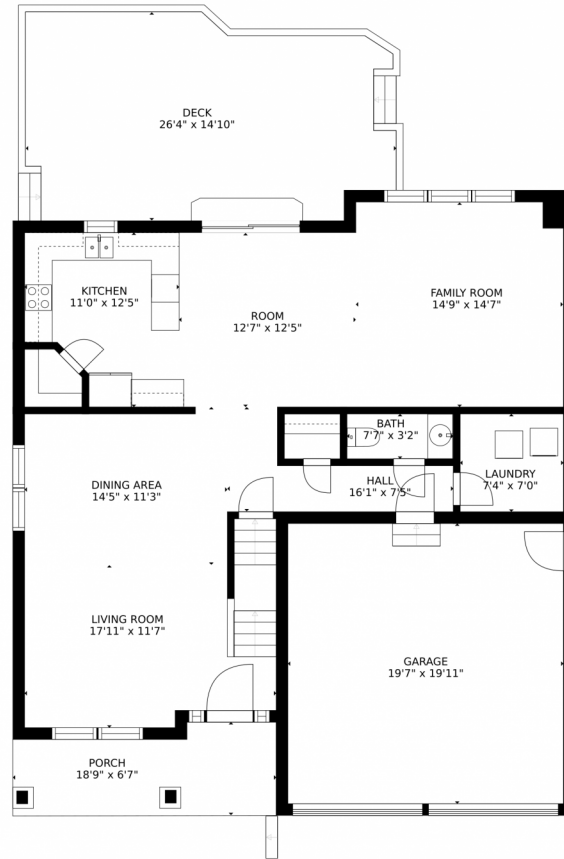

# 12902 Harmony Parkway, Westminster, CO 80234 — Main Level

GROSS INTERNAL AREA  
FLOOR 1: 1045 sq. ft. FLOOR 2: 1060 sq. ft.  
FLOOR 3: 1196 sq. ft. EXCLUDED AREAS:  
DECK: 349 sq. ft. PORCH: 110 sq. ft.  
GARAGE: 391 sq. ft.  
TOTAL: 3301 sq. ft.  
SIZES AND DIMENSIONS ARE APPROXIMATE, ACTUAL MAY VARY.

Disclaimer: Sizes and Dimensions are Approximate, Actual May Vary.

Natalie Kovalenko Golden Key Real Estate  
720-560-3169  
smehome@yahoo.com

12902 Harmony Parkway, Westminster, CO 80234 – Upper Level

GROSS INTERNAL AREA  
FLOOR 1: 1045 sq. ft. FLOOR 2: 1060 sq. ft.  
FLOOR 3: 1196 sq. ft. EXCLUDED AREAS:  
DECK: 349 sq. ft. PORCH: 110 sq. ft.  
GARAGE: 391 sq. ft.  
TOTAL: 3301 sq. ft.  
SIZES AND DIMENSIONS ARE APPROXIMATE, ACTUAL MAY VARY.

Disclaimer: Sizes and Dimensions are Approximate, Actual May Vary.

Natalie Kovalenko Golden Key Real Estate  
720-560-3169  
smehome@yahoo.com

12902 Harmony Parkway, Westminster, CO 80234 — Lower Level

GROSS INTERNAL AREA  
FLOOR 1: 1045 sq. ft. FLOOR 2: 1060 sq. ft.  
FLOOR 3: 1196 sq. ft. EXCLUDED AREAS:  
DECK: 349 sq. ft. PORCH: 110 sq. ft.  
GARAGE: 391 sq. ft.  
TOTAL: 3301 sq. ft.  
SIZES AND DIMENSIONS ARE APPROXIMATE, ACTUAL MAY VARY.

# 12902 Harmony Parkway, Westminster, CO 80234 — All Levels

GROSS INTERNAL AREA  
FLOOR 1: 1045 sq. ft, FLOOR 2: 1060 sq. ft  
FLOOR 3: 1196 sq. ft, EXCLUDED AREAS:  
DECK: 349 sq. ft, PORCH: 110 sq. ft  
GARAGE: 391 sq. ft  
TOTAL: 3301 sq. ft  
SIZES AND DIMENSIONS ARE APPROXIMATE, ACTUAL MAY VARY.