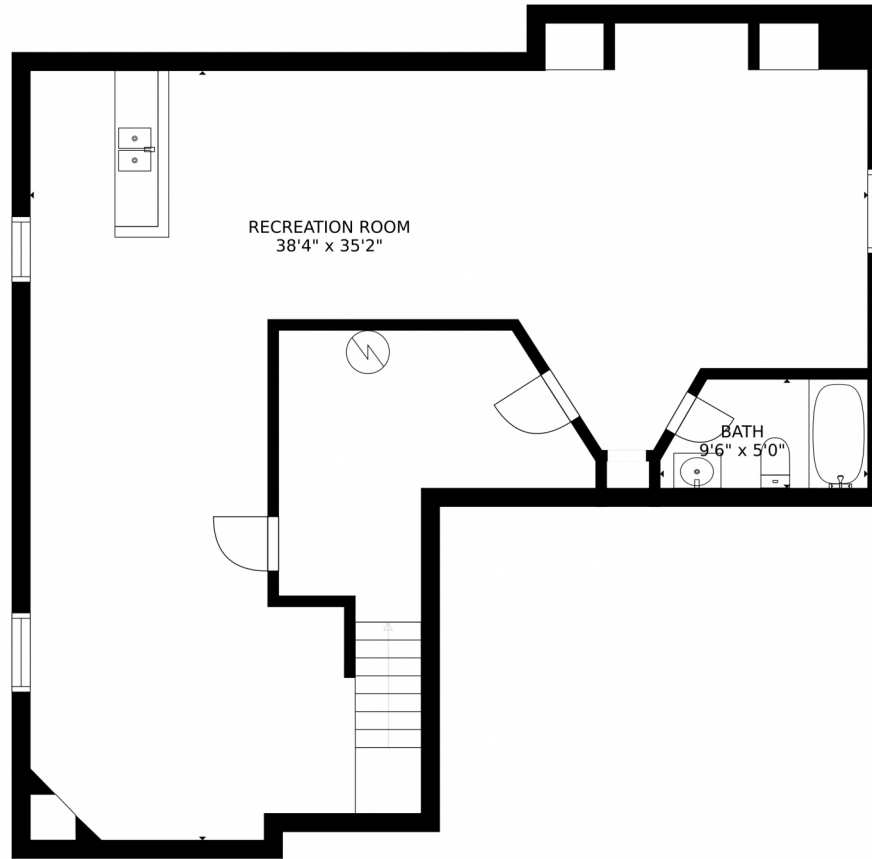

# 12902 Harmony Parkway, Westminster, CO 80234 — Main Level

GROSS INTERNAL AREA  
FLOOR 1: 1045 sq. ft. FLOOR 2: 1060 sq. ft.  
FLOOR 3: 1196 sq. ft. EXCLUDED AREAS:  
DECK: 349 sq. ft. PORCH: 110 sq. ft.  
GARAGE: 391 sq. ft.  
TOTAL: 3301 sq. ft.  
SIZES AND DIMENSIONS ARE APPROXIMATE, ACTUAL MAY VARY.

Disclaimer: Sizes and Dimensions are Approximate, Actual May Vary.

Natalie Kovalenko Golden Key Real Estate  
720-560-3169  
smehome@yahoo.com

12902 Harmony Parkway, Westminster, CO 80234 – Upper Level

GROSS INTERNAL AREA  
FLOOR 1: 1045 sq. ft. FLOOR 2: 1060 sq. ft.  
FLOOR 3: 1196 sq. ft. EXCLUDED AREAS:  
DECK: 349 sq. ft. PORCH: 110 sq. ft.  
GARAGE: 391 sq. ft.  
TOTAL: 3301 sq. ft.  
SIZES AND DIMENSIONS ARE APPROXIMATE, ACTUAL MAY VARY.

Disclaimer: Sizes and Dimensions are Approximate, Actual May Vary.

Natalie Kovalenko Golden Key Real Estate  
720-560-3169  
smehome@yahoo.com

12902 Harmony Parkway, Westminster, CO 80234 — Lower Level

GROSS INTERNAL AREA  
FLOOR 1: 1045 sq. ft. FLOOR 2: 1060 sq. ft.  
FLOOR 3: 1196 sq. ft. EXCLUDED AREAS:  
DECK: 349 sq. ft. PORCH: 110 sq. ft.  
GARAGE: 391 sq. ft.  
TOTAL: 3301 sq. ft.  
SIZES AND DIMENSIONS ARE APPROXIMATE, ACTUAL MAY VARY.

# 12902 Harmony Parkway, Westminster, CO 80234 — All Levels

GROSS INTERNAL AREA  
FLOOR 1: 1045 sq. ft, FLOOR 2: 1060 sq. ft  
FLOOR 3: 1196 sq. ft, EXCLUDED AREAS:  
DECK: 349 sq. ft, PORCH: 110 sq. ft  
GARAGE: 391 sq. ft  
TOTAL: 3301 sq. ft  
SIZES AND DIMENSIONS ARE APPROXIMATE, ACTUAL MAY VARY.