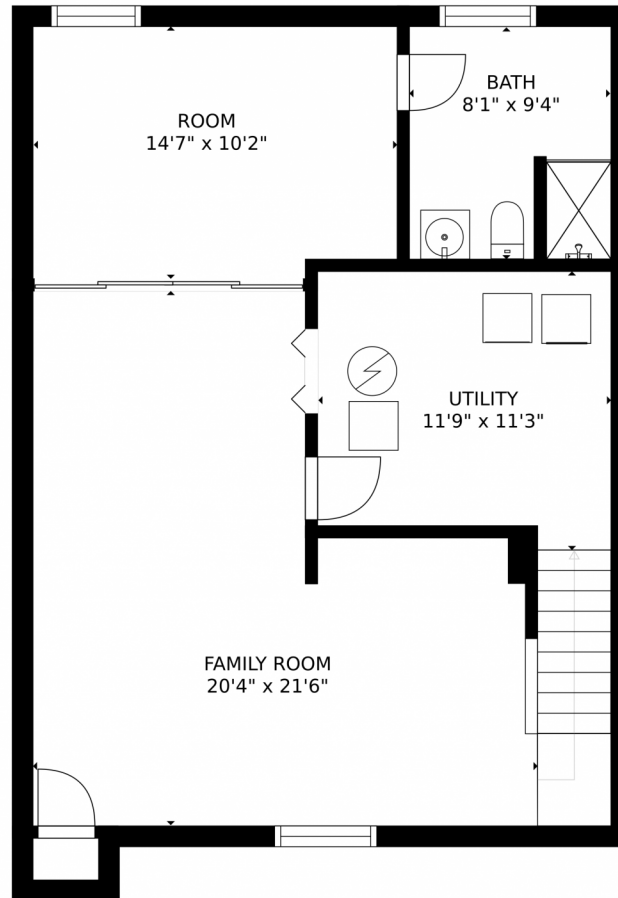

Disclaimer: Sizes and Dimensions are Approximate, Actual May Vary.

Tatyana Sturm
720-350-5909
tatyana@exitrealtydtc.com
<https://thestorckteam.com>

4169 S Fraser Circle, Aurora, CO 80014 – Lower Level

SIZES AND DIMENSIONS ARE APPROXIMATE, ACTUAL MAY VARY.