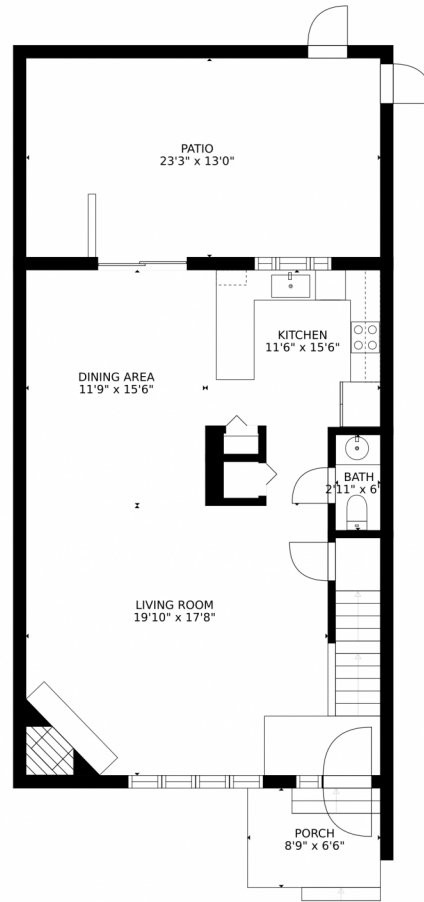

4169 S Fraser Circle, Aurora, CO 80014 – Main Level

SIZES AND DIMENSIONS ARE APPROXIMATE, ACTUAL MAY VARY.

Disclaimer: Sizes and Dimensions are Approximate, Actual May Vary.

Tatyana Sturm
720-350-5909
tatyana@exitrealtydtc.com
<https://thestorckteam.com>