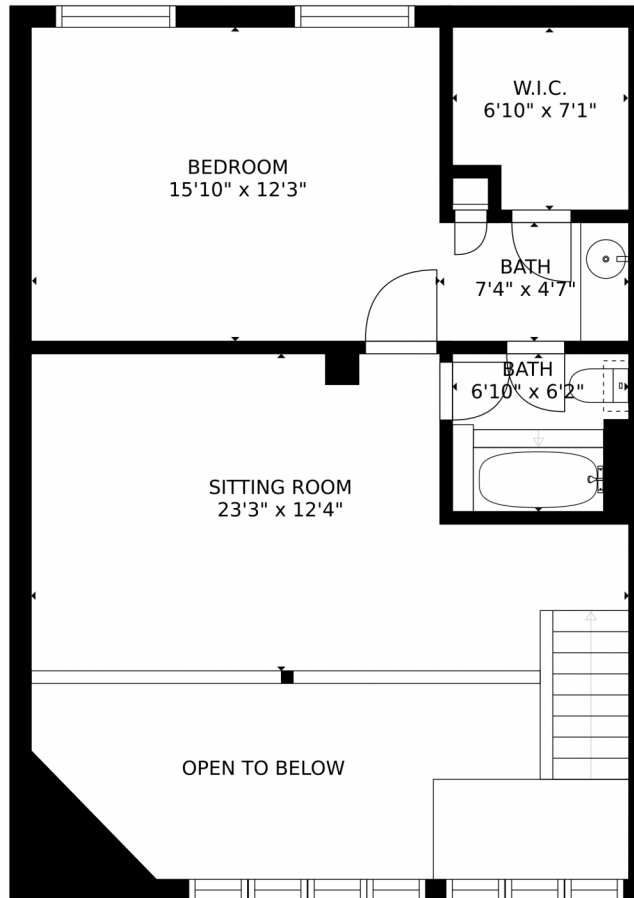

4169 S Fraser Circle, Aurora, CO 80014 – Upper Level

SIZES AND DIMENSIONS ARE APPROXIMATE, ACTUAL MAY VARY.

Disclaimer: Sizes and Dimensions are Approximate, Actual May Vary.

Tatyana Sturm
720-350-5909
tatyana@exitrealtydtc.com
<https://thestorckteam.com>