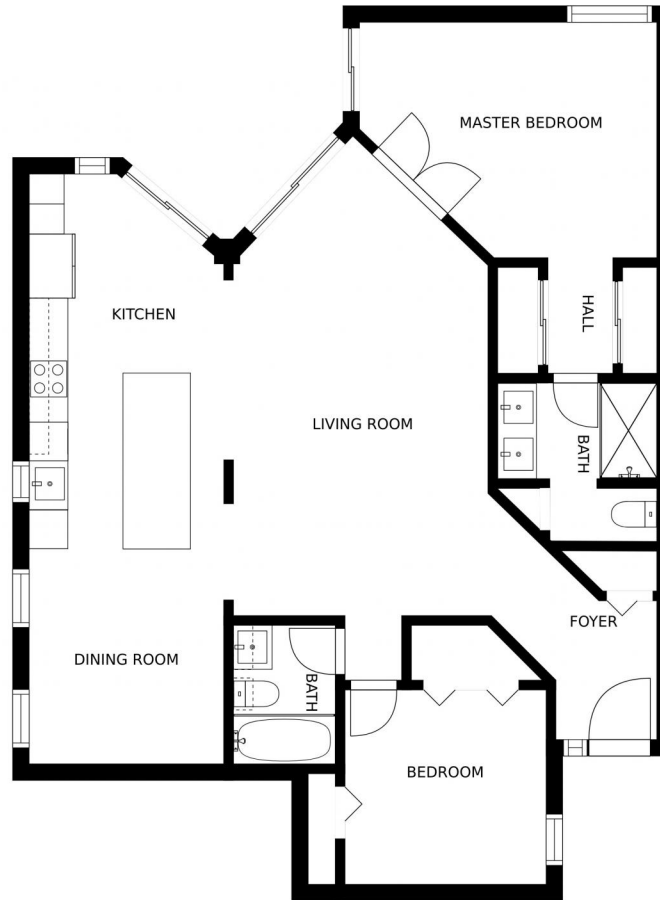

BOCA DEL MAR

Condominium

1185 SQFT

2 Beds

2 Baths

1 Car

Tiina Joutsari
561-843-6371
tiinajoutsari@gmail.com

Scan code
for more
property
details

SIZES AND DIMENSIONS ARE APPROXIMATE, ACTUAL MAY VARY.

Disclaimer: Sizes and Dimensions are Approximate, Actual May Vary.

Tiina Joutsaari
561-843-6371
tiinajoutsaari@gmail.com