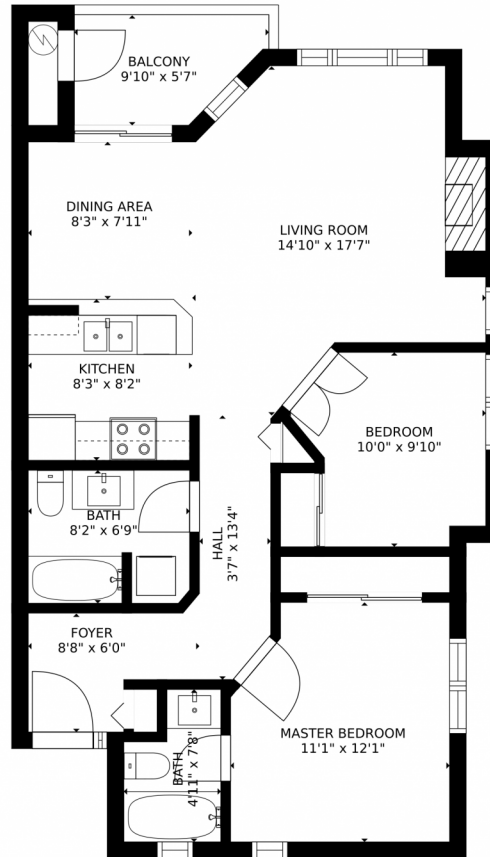

 Single Family

 863 SQFT

 2 Beds

 2 Baths

**Taylor Haas**  
303-665-7368  
taylorh@coloradorpm.com  
<https://www.coloradorpm.com/available-rental-properties-denver>

4990 Meredith Way, Boulder, CO 80303 – Main Level

GROSS INTERNAL AREA  
FLOOR 1: 807 sq. ft. EXCLUDED AREAS:  
BALCONY: 46 sq. ft  
TOTAL: 807 sq. ft  
SIZES AND DIMENSIONS ARE APPROXIMATE, ACTUAL MAY VARY.

Disclaimer: Sizes and Dimensions are Approximate, Actual May Vary.