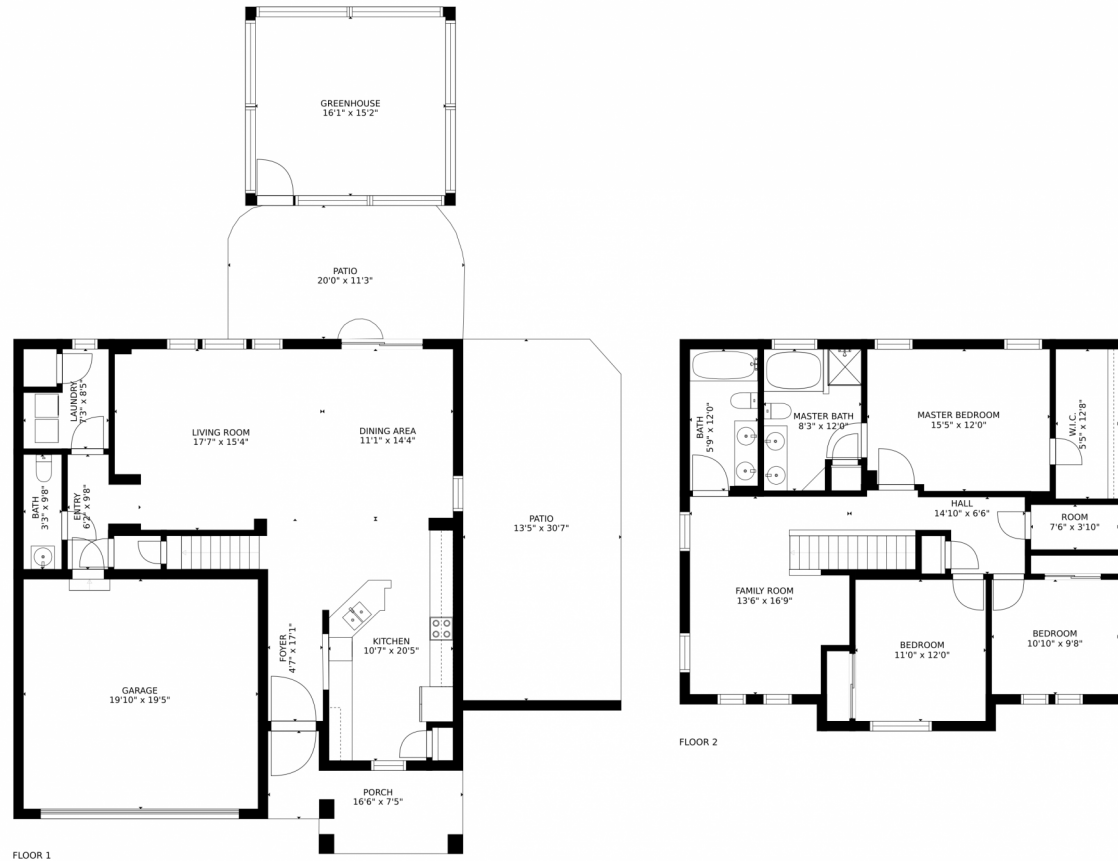

# 13660 Leyden Court, Thornton, CO 80602 – All Levels

GROSS INTERNAL AREA  
FLOOR 1: 1156 sq. ft, FLOOR 2: 1091 sq. ft  
EXCLUDED AREAS: , PATIO: 624 sq. ft  
PORCH: 118 sq. ft, GARAGE: 386 sq. ft  
TOTAL: 2248 sq. ft  
SIZES AND DIMENSIONS ARE APPROXIMATE, ACTUAL MAY VARY.

# 13660 Leyden Court, Thornton, CO 80602 – Main Level

GROSS INTERNAL AREA  
FLOOR 1: 1156 sq. ft, FLOOR 2: 1091 sq. ft  
EXCLUDED AREAS: , PATIO: 624 sq. ft  
PORCH: 118 sq. ft, GARAGE: 386 sq. ft  
TOTAL: 2248 sq. ft  
SIZES AND DIMENSIONS ARE APPROXIMATE, ACTUAL MAY VARY.

13660 Leyden Court, Thornton, CO 80602 – 2nd Level

GROSS INTERNAL AREA  
FLOOR 1: 1156 sq. ft, FLOOR 2: 1091 sq. ft  
EXCLUDED AREAS: , PATIO: 624 sq. ft  
PORCH: 118 sq. ft, GARAGE: 386 sq. ft  
TOTAL: 2248 sq. ft  
SIZES AND DIMENSIONS ARE APPROXIMATE, ACTUAL MAY VARY.