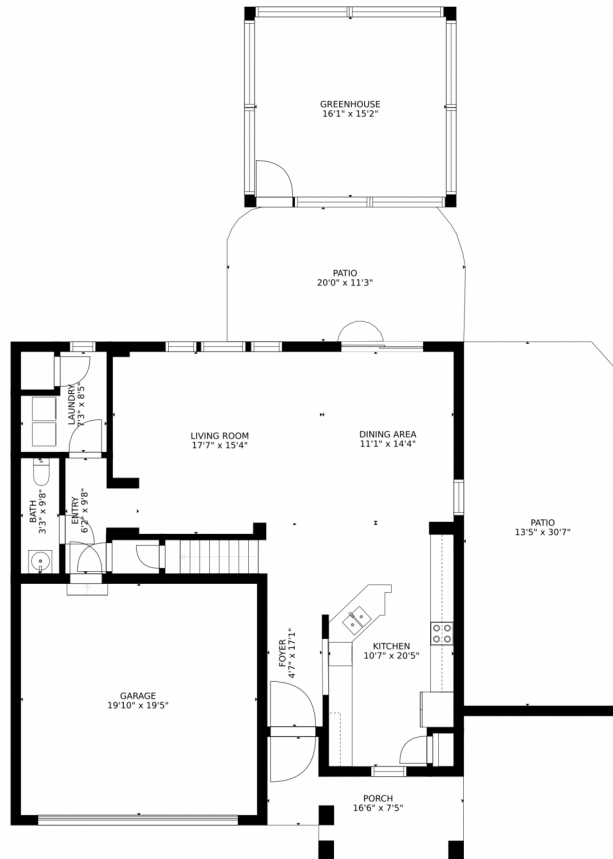

# 13660 Leyden Court, Thornton, CO 80602 – All Levels

GROSS INTERNAL AREA  
FLOOR 1: 1156 sq. ft, FLOOR 2: 1091 sq. ft  
EXCLUDED AREAS: , PATIO: 624 sq. ft  
PORCH: 118 sq. ft, GARAGE: 386 sq. ft  
TOTAL: 2248 sq. ft  
SIZES AND DIMENSIONS ARE APPROXIMATE, ACTUAL MAY VARY.

# 13660 Leyden Court, Thornton, CO 80602 – Main Level

GROSS INTERNAL AREA  
FLOOR 1: 1156 sq. ft, FLOOR 2: 1091 sq. ft  
EXCLUDED AREAS: , PATIO: 624 sq. ft  
PORCH: 118 sq. ft, GARAGE: 386 sq. ft  
TOTAL: 2248 sq. ft  
SIZES AND DIMENSIONS ARE APPROXIMATE, ACTUAL MAY VARY.

13660 Leyden Court, Thornton, CO 80602 – 2nd Level

GROSS INTERNAL AREA  
FLOOR 1: 1156 sq. ft, FLOOR 2: 1091 sq. ft  
EXCLUDED AREAS: , PATIO: 624 sq. ft  
PORCH: 118 sq. ft, GARAGE: 386 sq. ft  
TOTAL: 2248 sq. ft  
SIZES AND DIMENSIONS ARE APPROXIMATE, ACTUAL MAY VARY.