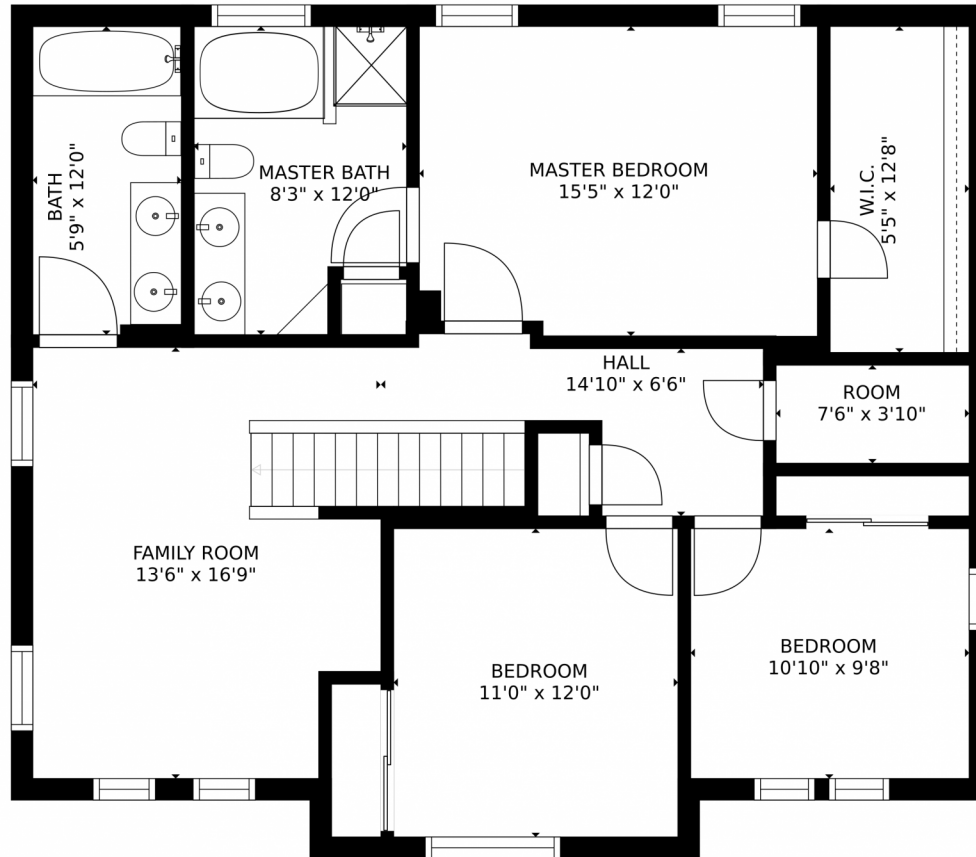

# 13660 Leyden Court, Thornton, CO 80602 – All Levels

GROSS INTERNAL AREA  
FLOOR 1: 1156 sq. ft, FLOOR 2: 1091 sq. ft  
EXCLUDED AREAS: , PATIO: 624 sq. ft  
PORCH: 118 sq. ft, GARAGE: 386 sq. ft  
TOTAL: 2248 sq. ft  
SIZES AND DIMENSIONS ARE APPROXIMATE, ACTUAL MAY VARY.

# 13660 Leyden Court, Thornton, CO 80602 – Main Level

GROSS INTERNAL AREA  
FLOOR 1: 1156 sq. ft, FLOOR 2: 1091 sq. ft  
EXCLUDED AREAS: , PATIO: 624 sq. ft  
PORCH: 118 sq. ft, GARAGE: 386 sq. ft  
TOTAL: 2248 sq. ft  
SIZES AND DIMENSIONS ARE APPROXIMATE, ACTUAL MAY VARY.

13660 Leyden Court, Thornton, CO 80602 – 2nd Level

GROSS INTERNAL AREA  
FLOOR 1: 1156 sq. ft, FLOOR 2: 1091 sq. ft  
EXCLUDED AREAS: , PATIO: 624 sq. ft  
PORCH: 118 sq. ft, GARAGE: 386 sq. ft  
TOTAL: 2248 sq. ft  
SIZES AND DIMENSIONS ARE APPROXIMATE, ACTUAL MAY VARY.