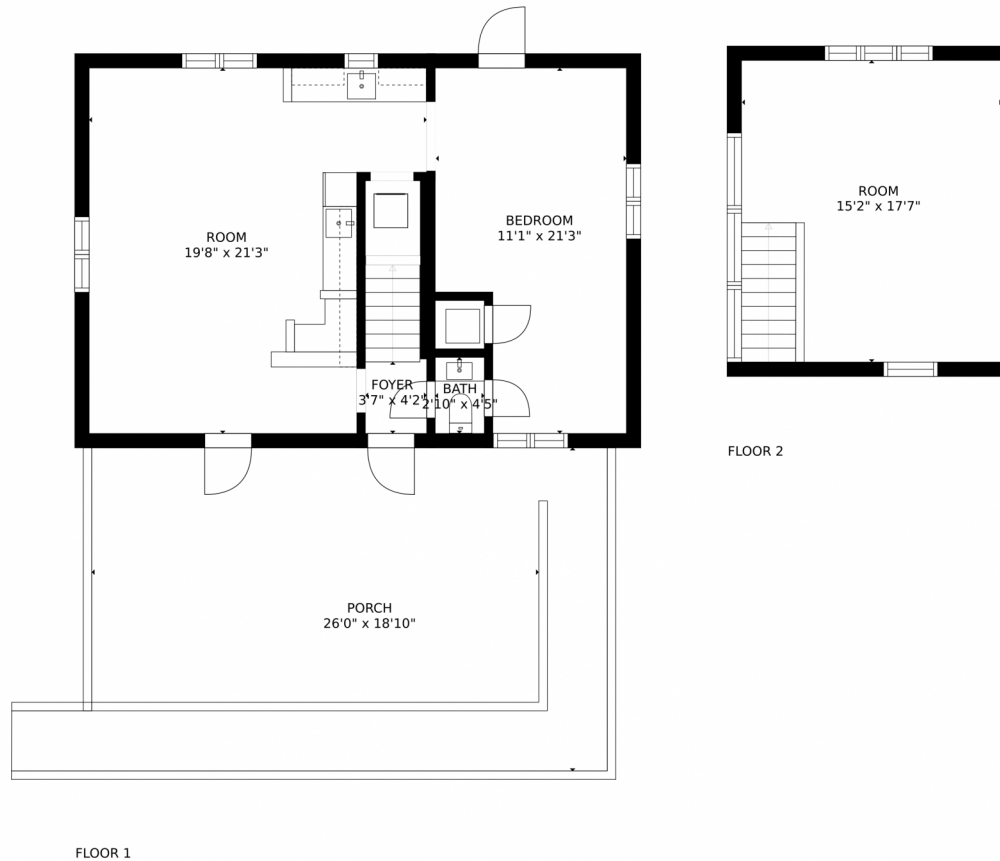

GROSS INTERNAL AREA
FLOOR 1: 1997 sq. ft, FLOOR 2: 1118 sq. ft
EXCLUDED AREAS: , DECK: 284 sq. ft
PATIO: 2350 sq. ft, PORCH: 181 sq. ft
TOTAL: 3115 sq. ft
SIZES AND DIMENSIONS ARE APPROXIMATE, ACTUAL MAY VARY.

Hugh Shaddox
303-349-2972
h.shaddox@comcast.net

Dean Yocum
303-475-3467
dean@deanyocum.com

Scan code
for more
property
details

GROSS INTERNAL AREA
FLOOR 1: 665 sq. ft, FLOOR 2: 267 sq. ft
EXCLUDED AREAS: , PORCH: 581 sq. ft
TOTAL: 932 sq. ft
SIZES AND DIMENSIONS ARE APPROXIMATE, ACTUAL MAY VARY.

GROSS INTERNAL AREA
FLOOR 1: 665 sq. ft. FLOOR 2: 267 sq. ft.
EXCLUDED AREAS: , PORCH: 581 sq. ft.
TOTAL: 932 sq. ft.
SIZES AND DIMENSIONS ARE APPROXIMATE, ACTUAL MAY VARY.

Disclaimer: Sizes and Dimensions are Approximate, Actual May Vary.