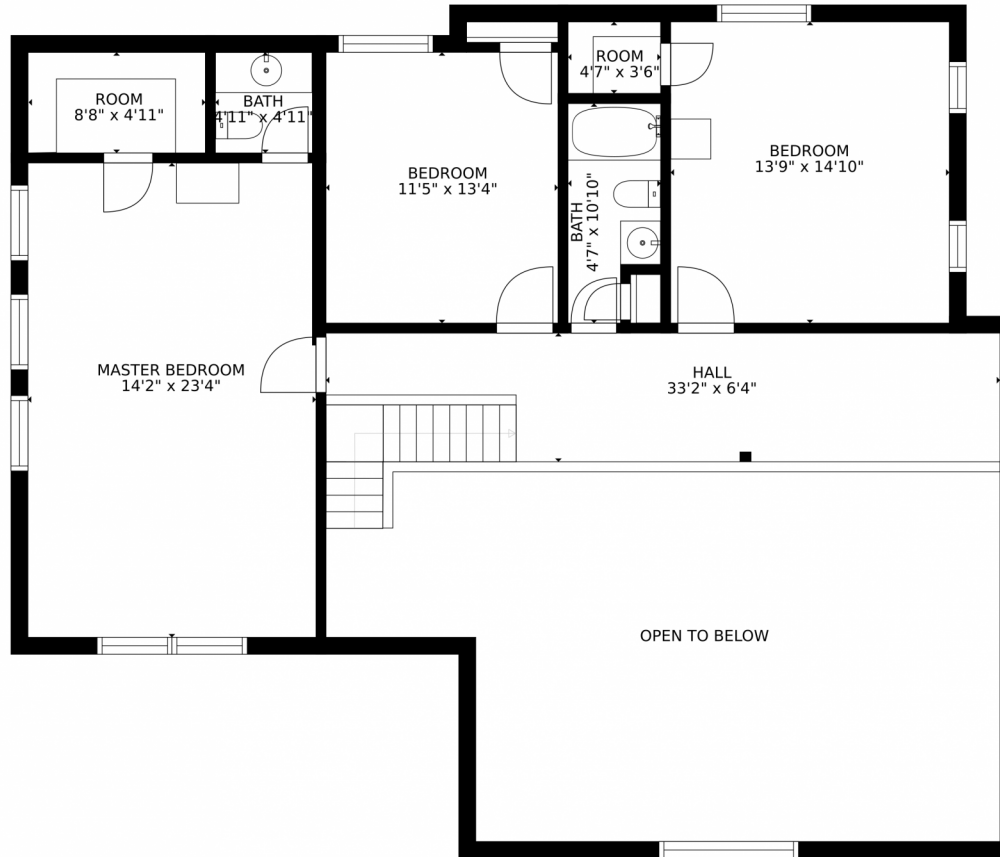

GROSS INTERNAL AREA
FLOOR 1: 1997 sq. ft, FLOOR 2: 1118 sq. ft
EXCLUDED AREAS: , DECK: 284 sq. ft
PATIO: 2350 sq. ft, PORCH: 181 sq. ft
TOTAL: 3115 sq. ft
SIZES AND DIMENSIONS ARE APPROXIMATE, ACTUAL MAY VARY.