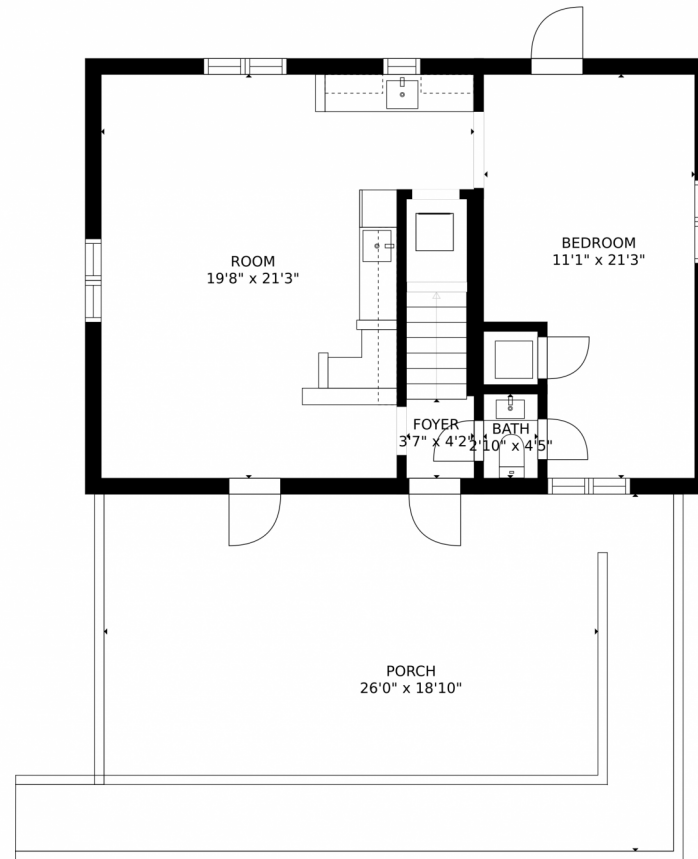

GROSS INTERNAL AREA
FLOOR 1: 1997 sq. ft, FLOOR 2: 1118 sq. ft
EXCLUDED AREAS: , DECK: 284 sq. ft
PATIO: 2350 sq. ft, PORCH: 181 sq. ft
TOTAL: 3115 sq. ft
SIZES AND DIMENSIONS ARE APPROXIMATE, ACTUAL MAY VARY.

GROSS INTERNAL AREA
FLOOR 1: 665 sq. ft. FLOOR 2: 267 sq. ft
EXCLUDED AREAS: , PORCH: 581 sq. ft
TOTAL: 932 sq. ft
SIZES AND DIMENSIONS ARE APPROXIMATE, ACTUAL MAY VARY.

Disclaimer: Sizes and Dimensions are Approximate, Actual May Vary.

Hugh Shaddox
303-349-2972
h.shaddox@comcast.net

Dean Yocum
303-475-3467
dean@deanyocum.com

Scan code
for more
property
details

GROSS INTERNAL AREA
FLOOR 1: 665 sq. ft, FLOOR 2: 267 sq. ft
EXCLUDED AREAS: , PORCH: 581 sq. ft
TOTAL: 932 sq. ft
SIZES AND DIMENSIONS ARE APPROXIMATE, ACTUAL MAY VARY.