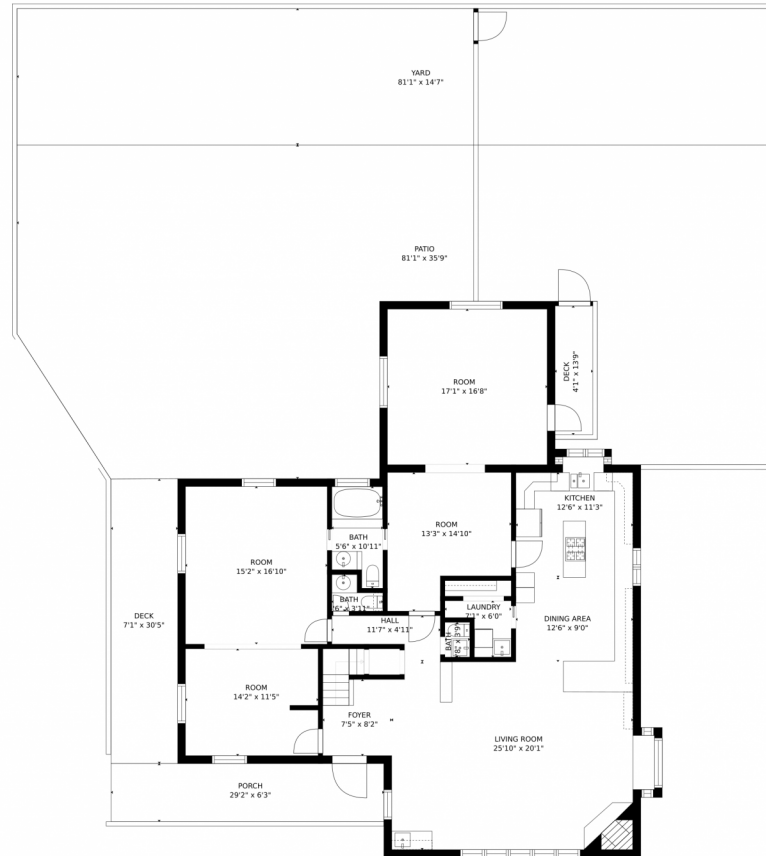

Commercial

4100 SQFT

Hugh Shaddox
303-349-2972
h.shaddox@comcast.net

Dean Yocum
303-475-3467
dean@deanyocum.com

Scan code
for more
property
details

195 Hyland Drive, Evergreen, CO 80439 – Daycare - Main

GROSS INTERNAL AREA
FLOOR 1: 1997 sq. ft, FLOOR 2: 1118 sq. ft
EXCLUDED AREAS: , DECK: 284 sq. ft
PATIO: 2350 sq. ft, PORCH: 181 sq. ft
TOTAL: 3115 sq. ft
SIZES AND DIMENSIONS ARE APPROXIMATE, ACTUAL MAY VARY.

GROSS INTERNAL AREA
FLOOR 1: 1997 sq. ft, FLOOR 2: 1118 sq. ft
EXCLUDED AREAS: , DECK: 284 sq. ft
PATIO: 2350 sq. ft, PORCH: 181 sq. ft
TOTAL: 3115 sq. ft
SIZES AND DIMENSIONS ARE APPROXIMATE, ACTUAL MAY VARY.

GROSS INTERNAL AREA
FLOOR 1: 665 sq. ft. FLOOR 2: 267 sq. ft
EXCLUDED AREAS: , PORCH: 581 sq. ft
TOTAL: 932 sq. ft
SIZES AND DIMENSIONS ARE APPROXIMATE, ACTUAL MAY VARY.

Disclaimer: Sizes and Dimensions are Approximate, Actual May Vary.