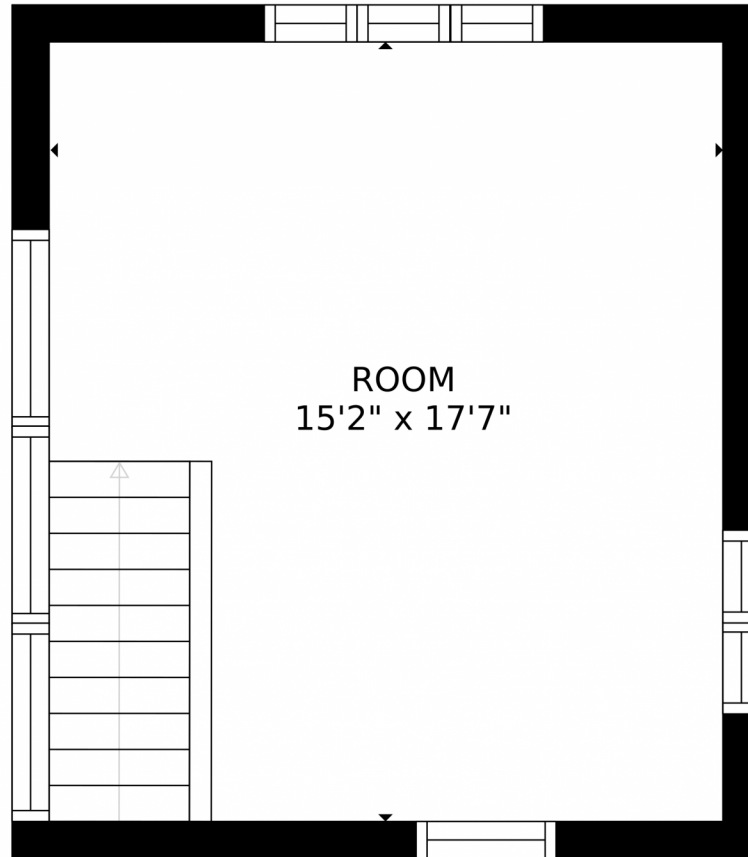

GROSS INTERNAL AREA
FLOOR 1: 665 sq. ft. FLOOR 2: 267 sq. ft
EXCLUDED AREAS: , PORCH: 581 sq. ft
TOTAL: 932 sq. ft
SIZES AND DIMENSIONS ARE APPROXIMATE, ACTUAL MAY VARY.

Disclaimer: Sizes and Dimensions are Approximate, Actual May Vary.

Hugh Shaddox
303-349-2972
h.shaddox@comcast.net

Dean Yocum
303-475-3467
dean@deanyocum.com

Scan code
for more
property
details

GROSS INTERNAL AREA
FLOOR 1: 665 sq. ft, FLOOR 2: 267 sq. ft
EXCLUDED AREAS: , PORCH: 581 sq. ft
TOTAL: 932 sq. ft
SIZES AND DIMENSIONS ARE APPROXIMATE, ACTUAL MAY VARY.