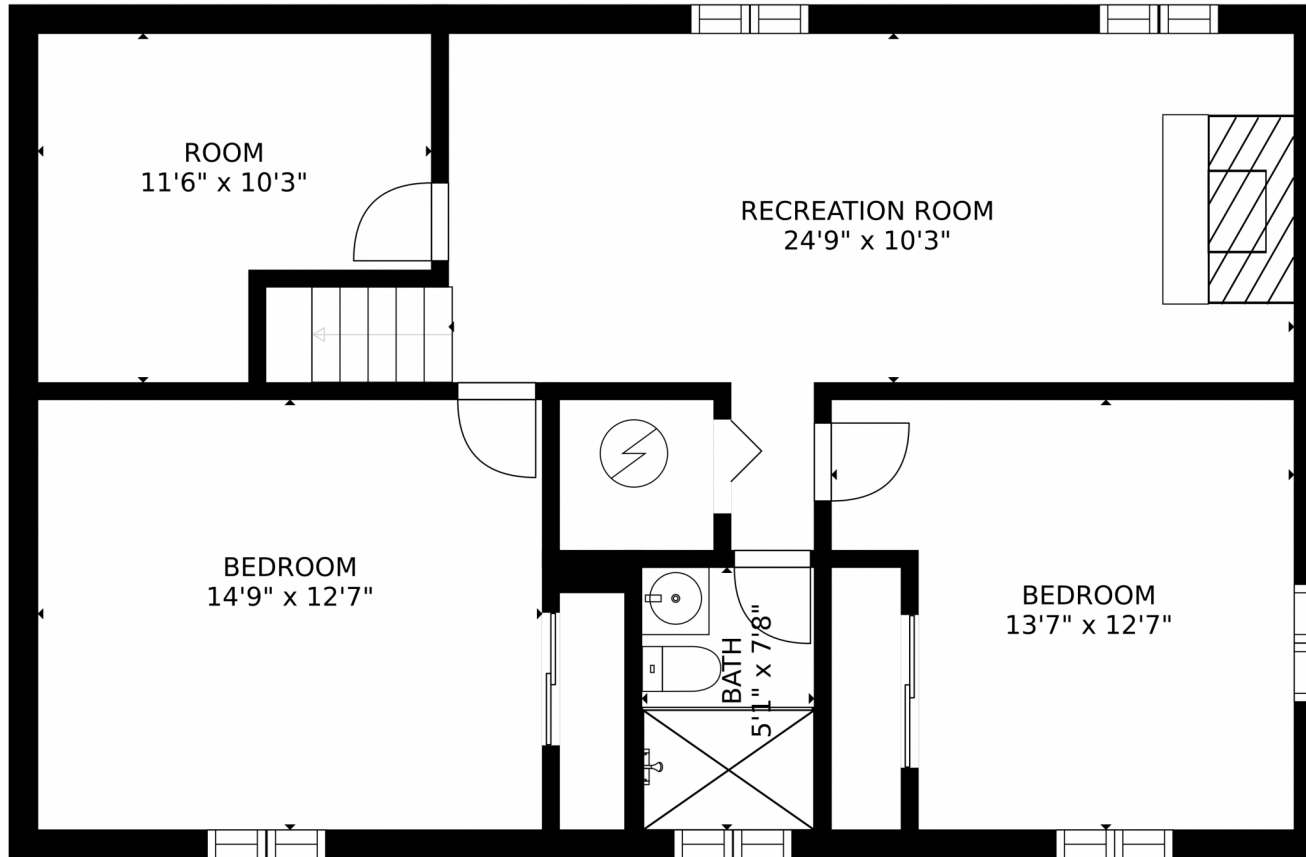

# 3857 Fetlock Circle, Colorado Springs, CO 80918 – All Levels

GROSS INTERNAL AREA  
FLOOR 1: 857 sq. ft, FLOOR 2: 963 sq. ft  
EXCLUDED AREAS: , PATIO: 238 sq. ft  
PORCH: 16 sq. ft, GARAGE: 262 sq. ft  
TOTAL: 1819 sq. ft  
SIZES AND DIMENSIONS ARE APPROXIMATE, ACTUAL MAY VARY.

GROSS INTERNAL AREA  
FLOOR 1: 857 sq. ft., FLOOR 2: 963 sq. ft.  
EXCLUDED AREAS: , PATIO: 238 sq. ft.  
PORCH: 16 sq. ft., GARAGE: 262 sq. ft.  
TOTAL: 1819 sq. ft.  
SIZES AND DIMENSIONS ARE APPROXIMATE, ACTUAL MAY VARY.