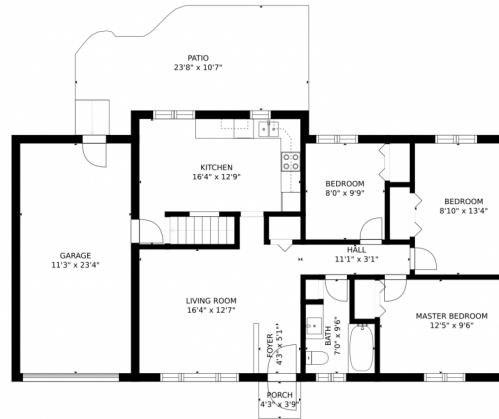

# 3857 Fetlock Circle, Colorado Springs, CO 80918 – All Levels

GROSS INTERNAL AREA  
FLOOR 1: 857 sq. ft, FLOOR 2: 963 sq. ft  
EXCLUDED AREAS: , PATIO: 238 sq. ft  
PORCH: 16 sq. ft, GARAGE: 262 sq. ft  
TOTAL: 1819 sq. ft  
SIZES AND DIMENSIONS ARE APPROXIMATE, ACTUAL MAY VARY.

GROSS INTERNAL AREA  
FLOOR 1: 857 sq. ft., FLOOR 2: 963 sq. ft.  
EXCLUDED AREAS: , PATIO: 238 sq. ft.  
PORCH: 16 sq. ft., GARAGE: 262 sq. ft.  
TOTAL: 1819 sq. ft.  
SIZES AND DIMENSIONS ARE APPROXIMATE, ACTUAL MAY VARY.

# 3857 Fetlock Circle, Colorado Springs, CO 80918 – Main Level

GROSS INTERNAL AREA  
FLOOR 1: 857 sq. ft, FLOOR 2: 963 sq. ft  
EXCLUDED AREAS: , PATIO: 238 sq. ft  
PORCH: 16 sq. ft, GARAGE: 262 sq. ft  
TOTAL: 1819 sq. ft  
SIZES AND DIMENSIONS ARE APPROXIMATE, ACTUAL MAY VARY.