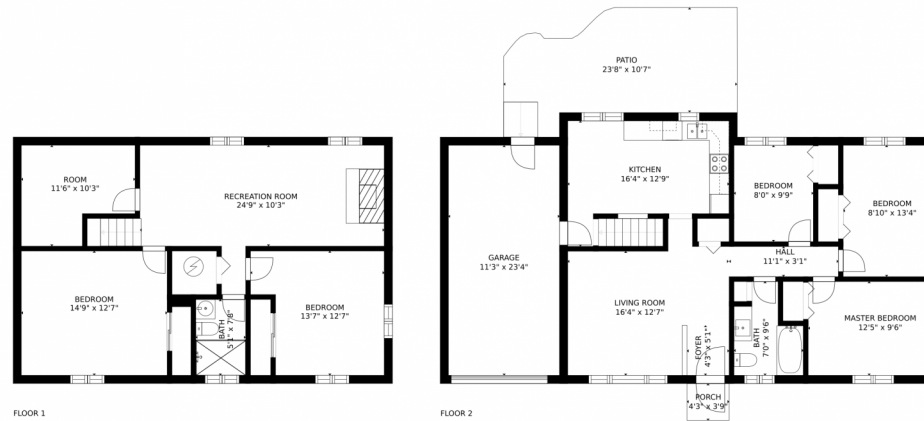

# 3857 Fetlock Circle, Colorado Springs, CO 80918 – All Levels

GROSS INTERNAL AREA  
FLOOR 1: 857 sq. ft, FLOOR 2: 963 sq. ft  
EXCLUDED AREAS: , PATIO: 238 sq. ft  
PORCH: 16 sq. ft, GARAGE: 262 sq. ft  
TOTAL: 1819 sq. ft  
SIZES AND DIMENSIONS ARE APPROXIMATE, ACTUAL MAY VARY.

GROSS INTERNAL AREA  
FLOOR 1: 857 sq. ft., FLOOR 2: 963 sq. ft.  
EXCLUDED AREAS: , PATIO: 238 sq. ft.  
PORCH: 16 sq. ft., GARAGE: 262 sq. ft.  
TOTAL: 1819 sq. ft.  
SIZES AND DIMENSIONS ARE APPROXIMATE, ACTUAL MAY VARY.