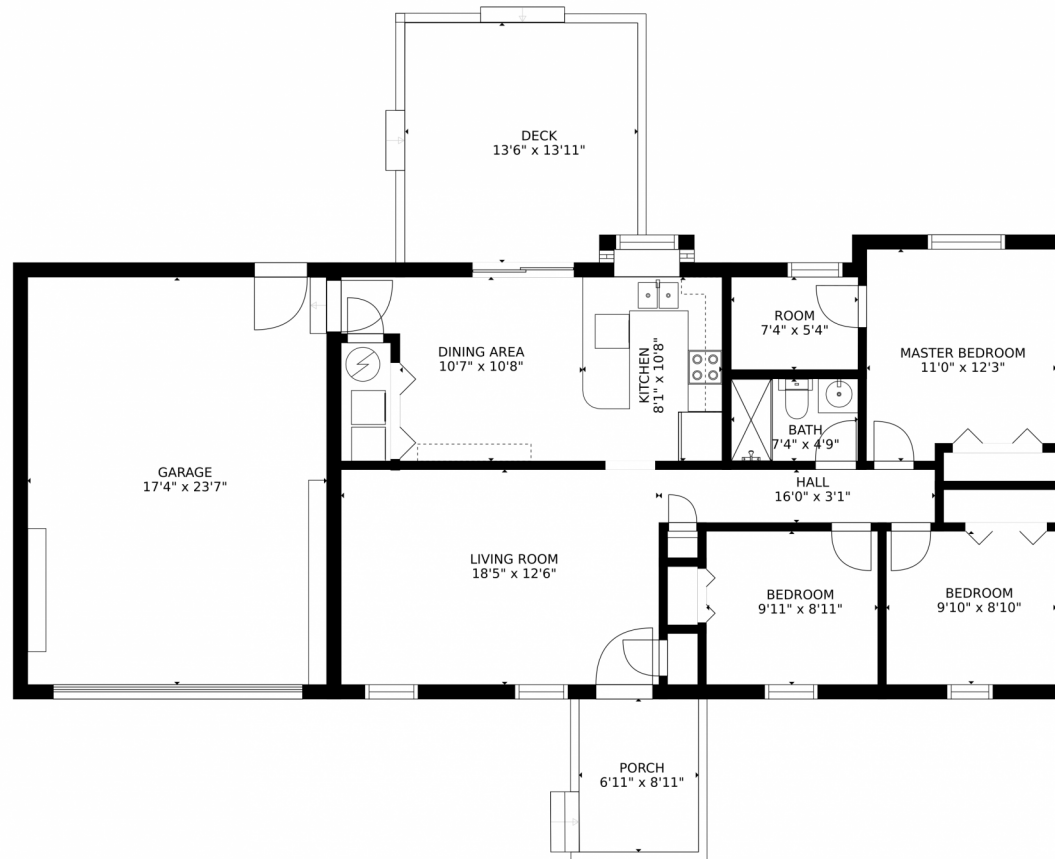

 Single Family

 1032 SQFT

 3 Beds

 1 Baths

Taylor Haas
303-665-7368
taylorh@coloradorpm.com
<https://www.coloradorpm.com/available-rental-properties-denver>

3906 Cottonwood Drive, Loveland, CO 80538 – Main Floor

GROSS INTERNAL AREA
FLOOR 1: 1004 sq. ft. EXCLUDED AREAS:
DECK: 184 sq. ft. PORCH: 62 sq. ft.
GARAGE: 410 sq. ft.
TOTAL: 1004 sq. ft.
SIZES AND DIMENSIONS ARE APPROXIMATE, ACTUAL MAY VARY.

Disclaimer: Sizes and Dimensions are Approximate, Actual May Vary.