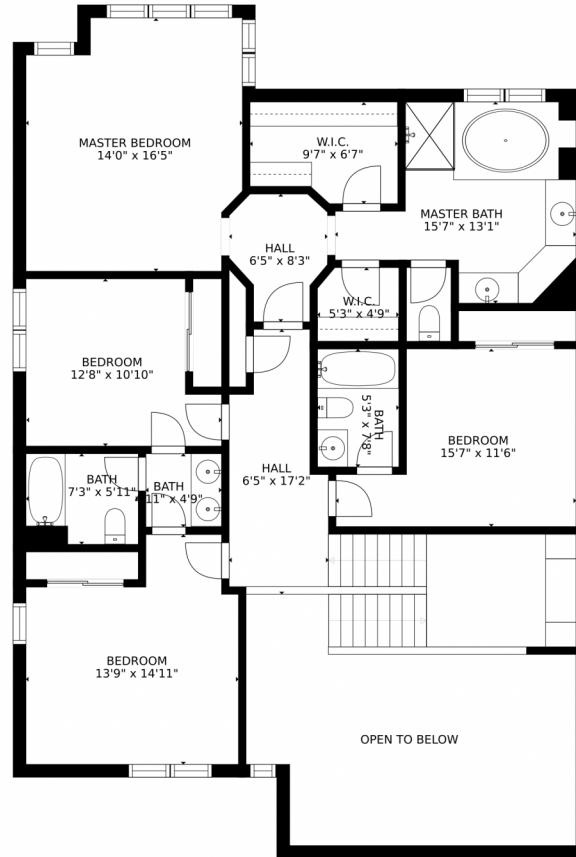

14022 Crestone Circle
Broomfield, CO 80023

Single Family

5078 SQFT

Paul Deakin
303-587-0043
deakinrealestate@msn.com

Scan code
for more
property
details

14022 Crestone Circle, Broomfield, CO 80023 – Main Level

GROSS INTERNAL AREA
FLOOR 1: 1720 sq. ft, FLOOR 2: 1720 sq. ft
FLOOR 3: 1425 sq. ft, EXCLUDED AREAS:
PATIO: 516 sq. ft, DECK: 778 sq. ft
PORCH: 226 sq. ft, GARAGE: 790 sq. ft
TOTAL: 4865 sq. ft
SIZES AND DIMENSIONS ARE APPROXIMATE, ACTUAL MAY VARY.

Disclaimer: Sizes and Dimensions are Approximate, Actual May Vary.

Paul Deakin
303-587-0043
deakinrealestate@msn.com

Scan code
for more
property
details

14022 Crestone Circle, Broomfield, CO 80023 – Upper Level