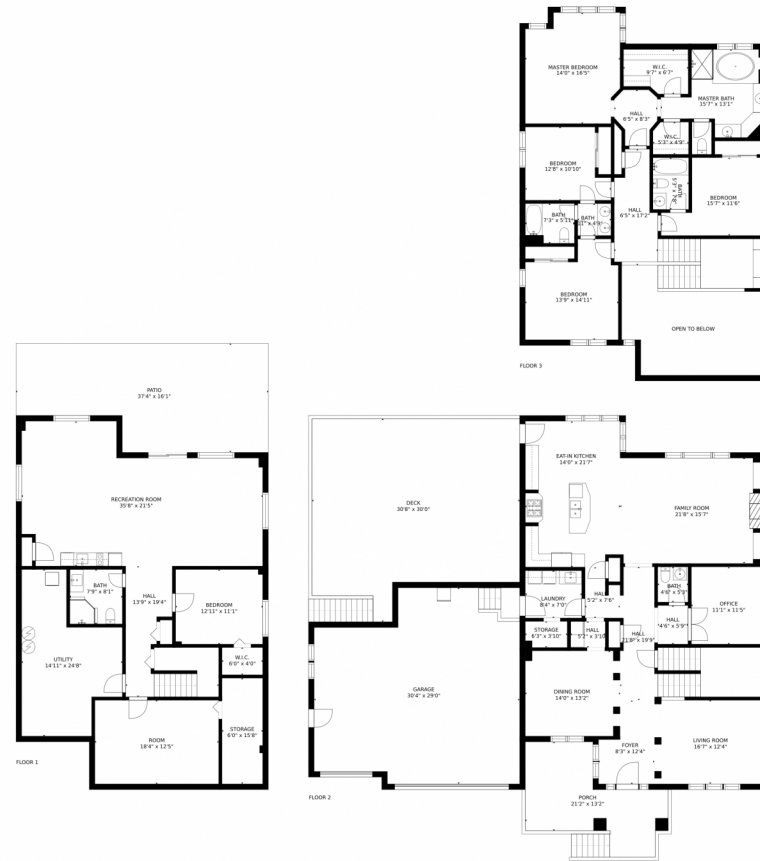

GROSS INTERNAL AREA
FLOOR 1: 1720 sq. ft, FLOOR 2: 1720 sq. ft
FLOOR 3: 1425 sq. ft, EXCLUDED AREAS:
PATIO: 516 sq. ft, DECK: 778 sq. ft
PORCH: 226 sq. ft, GARAGE: 790 sq. ft
TOTAL: 4865 sq. ft
SIZES AND DIMENSIONS ARE APPROXIMATE, ACTUAL MAY VARY.

Disclaimer: Sizes and Dimensions are Approximate, Actual May Vary.

Paul Deakin
303-587-0043
deakinrealestate@msn.com

14022 Crestone Circle, Broomfield, CO 80023 – All Levels

GROSS INTERNAL AREA
FLOOR 1: 1720 sq. ft, FLOOR 2: 1720 sq. ft
FLOOR 3: 1425 sq. ft, EXCLUDED AREAS:
PATIO: 516 sq. ft, DECK: 778 sq. ft
PORCH: 226 sq. ft, GARAGE: 790 sq. ft
TOTAL: 4865 sq. ft
SIZES AND DIMENSIONS ARE APPROXIMATE, ACTUAL MAY VARY.