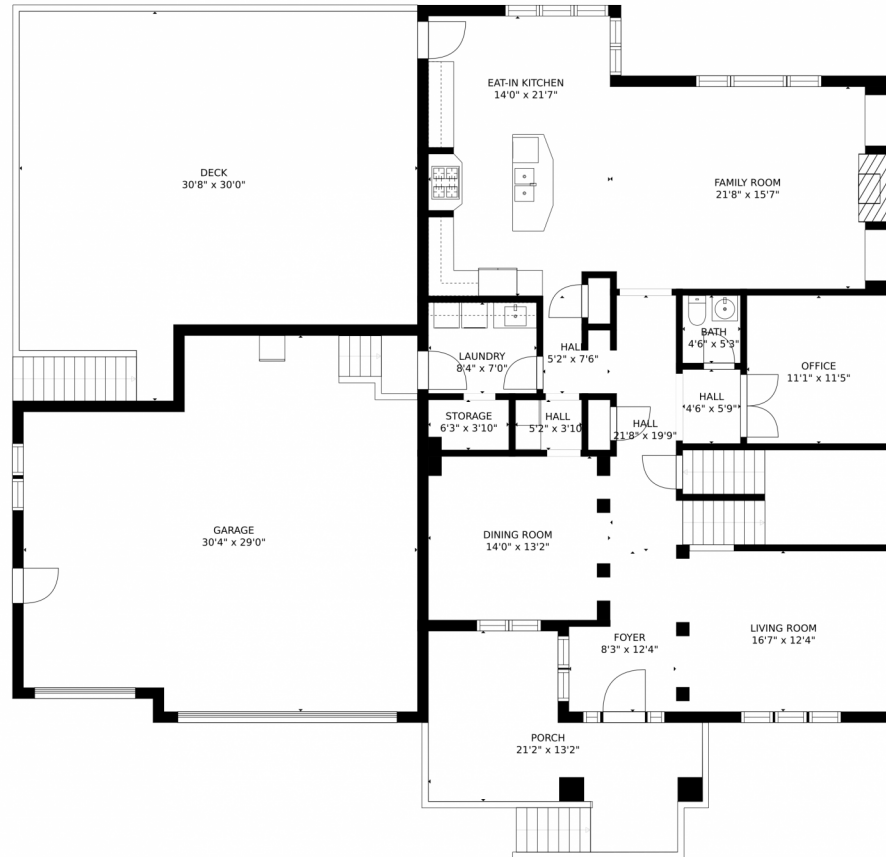

14022 Crestone Circle
Broomfield, CO 80023

Single Family

5078 SQFT

Paul Deakin
303-587-0043
deakinrealestate@msn.com

Scan code
for more
property
details

14022 Crestone Circle, Broomfield, CO 80023 – Main Level

GROSS INTERNAL AREA
FLOOR 1: 1720 sq. ft, FLOOR 2: 1720 sq. ft
FLOOR 3: 1425 sq. ft, EXCLUDED AREAS:
PATIO: 516 sq. ft, DECK: 778 sq. ft
PORCH: 226 sq. ft, GARAGE: 790 sq. ft
TOTAL: 4865 sq. ft
SIZES AND DIMENSIONS ARE APPROXIMATE, ACTUAL MAY VARY.