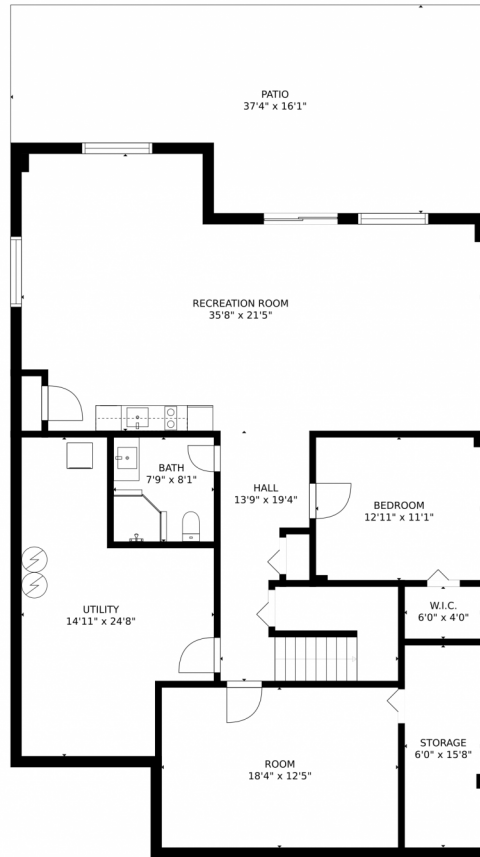

GROSS INTERNAL AREA
FLOOR 1: 1720 sq. ft, FLOOR 2: 1720 sq. ft
FLOOR 3: 1425 sq. ft, EXCLUDED AREAS:
PATIO: 516 sq. ft, DECK: 778 sq. ft
PORCH: 226 sq. ft, GARAGE: 790 sq. ft
TOTAL: 4865 sq. ft
SIZES AND DIMENSIONS ARE APPROXIMATE, ACTUAL MAY VARY.

Disclaimer: Sizes and Dimensions are Approximate, Actual May Vary.

Paul Deakin
303-587-0043
deakinrealestate@msn.com

14022 Crestone Circle, Broomfield, CO 80023 – All Levels

GROSS INTERNAL AREA
FLOOR 1: 1720 sq. ft, FLOOR 2: 1720 sq. ft
FLOOR 3: 1425 sq. ft, EXCLUDED AREAS:
PATIO: 516 sq. ft, DECK: 778 sq. ft
PORCH: 226 sq. ft, GARAGE: 790 sq. ft
TOTAL: 4865 sq. ft
SIZES AND DIMENSIONS ARE APPROXIMATE, ACTUAL MAY VARY.