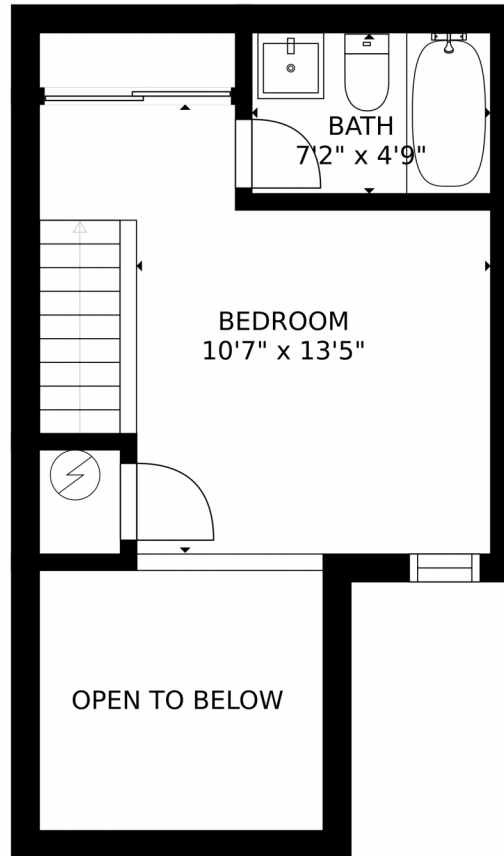

Scan code
 for more
 property
 details

GROSS INTERNAL AREA
FLOOR 1: 322 sq. ft, FLOOR 2: 212 sq. ft
EXCLUDED AREAS: , PORCH: 37 sq. ft
TOTAL: 534 sq. ft
SIZES AND DIMENSIONS ARE APPROXIMATE, ACTUAL MAY VARY.

Disclaimer: Sizes and Dimensions are Approximate, Actual May Vary.

Taylor Haas
303-665-7368
taylorh@coloradorpm.com
<https://www.coloradorpm.com/available-rental-properties-denver>

GROSS INTERNAL AREA
FLOOR 1: 322 sq. ft, FLOOR 2: 212 sq. ft
EXCLUDED AREAS: , PORCH: 37 sq. ft
TOTAL: 534 sq. ft
SIZES AND DIMENSIONS ARE APPROXIMATE, ACTUAL MAY VARY.

GROSS INTERNAL AREA
FLOOR 1: 322 sq. ft, FLOOR 2: 212 sq. ft
EXCLUDED AREAS: , PORCH: 37 sq. ft
TOTAL: 534 sq. ft
SIZES AND DIMENSIONS ARE APPROXIMATE, ACTUAL MAY VARY.

Disclaimer: Sizes and Dimensions are Approximate, Actual May Vary.