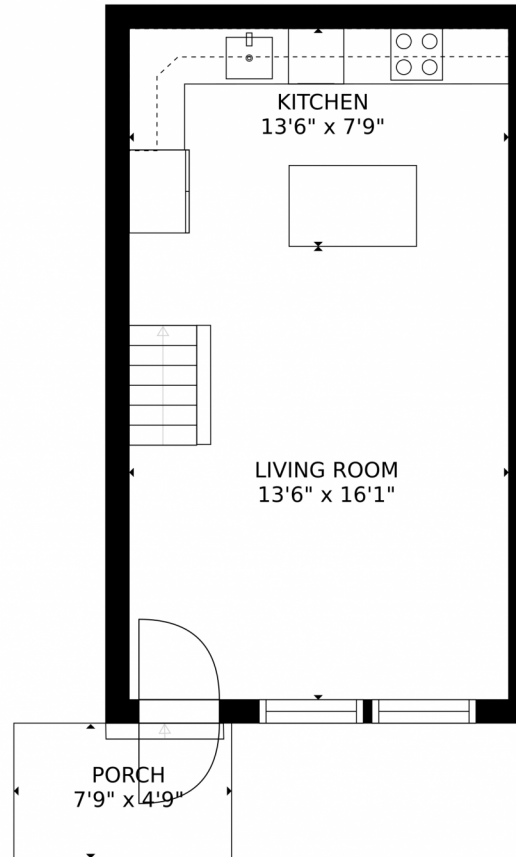

Scan code
 for more
 property
 details

GROSS INTERNAL AREA
FLOOR 1: 322 sq. ft, FLOOR 2: 212 sq. ft
EXCLUDED AREAS: , PORCH: 37 sq. ft
TOTAL: 534 sq. ft
SIZES AND DIMENSIONS ARE APPROXIMATE, ACTUAL MAY VARY.

Disclaimer: Sizes and Dimensions are Approximate, Actual May Vary.

Taylor Haas
303-665-7368
taylorh@coloradorpm.com
<https://www.coloradorpm.com/available-rental-properties-denver>

GROSS INTERNAL AREA
FLOOR 1: 322 sq. ft, FLOOR 2: 212 sq. ft
EXCLUDED AREAS: , PORCH: 37 sq. ft
TOTAL: 534 sq. ft
SIZES AND DIMENSIONS ARE APPROXIMATE, ACTUAL MAY VARY.

GROSS INTERNAL AREA
FLOOR 1: 322 sq. ft, FLOOR 2: 212 sq. ft
EXCLUDED AREAS: , PORCH: 37 sq. ft
TOTAL: 534 sq. ft
SIZES AND DIMENSIONS ARE APPROXIMATE, ACTUAL MAY VARY.

Disclaimer: Sizes and Dimensions are Approximate, Actual May Vary.