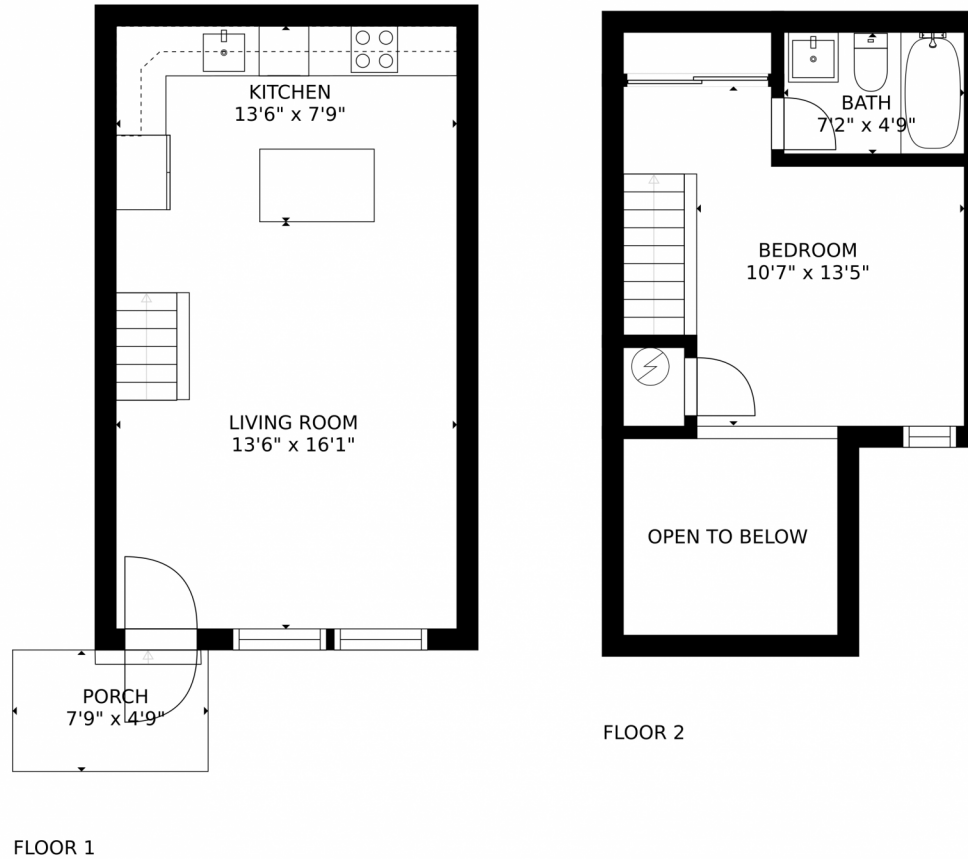

Scan code
 for more
 property
 details

GROSS INTERNAL AREA
FLOOR 1: 322 sq. ft, FLOOR 2: 212 sq. ft
EXCLUDED AREAS: , PORCH: 37 sq. ft
TOTAL: 534 sq. ft
SIZES AND DIMENSIONS ARE APPROXIMATE, ACTUAL MAY VARY.

Disclaimer: Sizes and Dimensions are Approximate, Actual May Vary.

Taylor Haas
303-665-7368
taylorh@coloradorpm.com
<https://www.coloradorpm.com/available-rental-properties-denver>

GROSS INTERNAL AREA
FLOOR 1: 322 sq. ft, FLOOR 2: 212 sq. ft
EXCLUDED AREAS: , PORCH: 37 sq. ft
TOTAL: 534 sq. ft
SIZES AND DIMENSIONS ARE APPROXIMATE, ACTUAL MAY VARY.

GROSS INTERNAL AREA
FLOOR 1: 322 sq. ft, FLOOR 2: 212 sq. ft
EXCLUDED AREAS: , PORCH: 37 sq. ft
TOTAL: 534 sq. ft
SIZES AND DIMENSIONS ARE APPROXIMATE, ACTUAL MAY VARY.

Disclaimer: Sizes and Dimensions are Approximate, Actual May Vary.