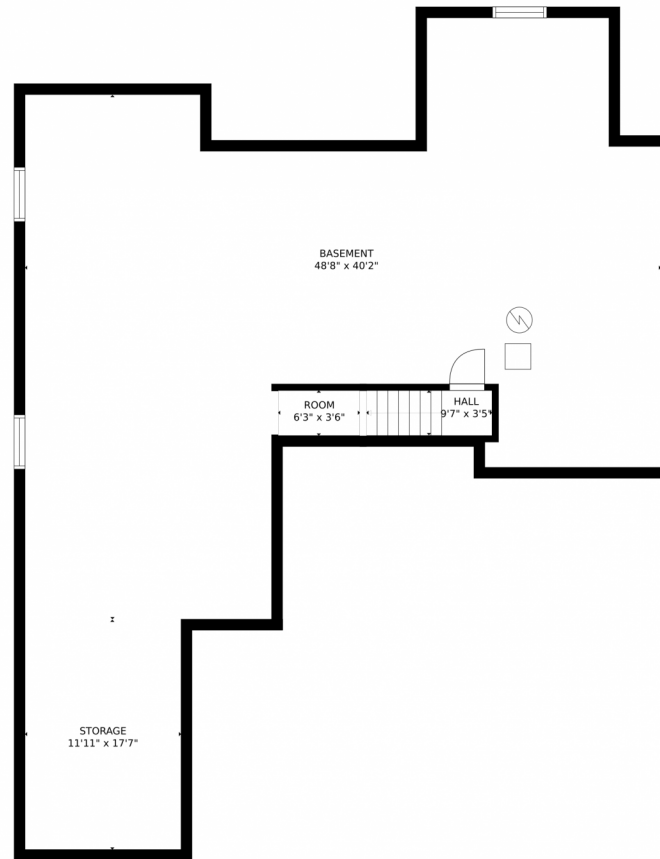

 Single Family  3581 SQFT

Taylor Haas
303-665-7368
taylorh@coloradorpm.com
<https://www.coloradorpm.com/available-rental-properties-denver>

554 Buckskin Rd,, Berthoud, CO 80513 – Main Level

GROSS INTERNAL AREA
FLOOR 1: 1770 sq. ft, FLOOR 2: 1770 sq. ft
EXCLUDED AREAS: , PATIO: 249 sq. ft
PORCH: 95 sq. ft, GARAGE: 1075 sq. ft
TOTAL: 3541 sq. ft
SIZES AND DIMENSIONS ARE APPROXIMATE, ACTUAL MAY VARY.

GROSS INTERNAL AREA
FLOOR 1: 1770 sq. ft, FLOOR 2: 1770 sq. ft
EXCLUDED AREAS: , PATIO: 249 sq. ft
PORCH: 95 sq. ft, GARAGE: 1075 sq. ft
TOTAL: 3541 sq. ft
SIZES AND DIMENSIONS ARE APPROXIMATE, ACTUAL MAY VARY.