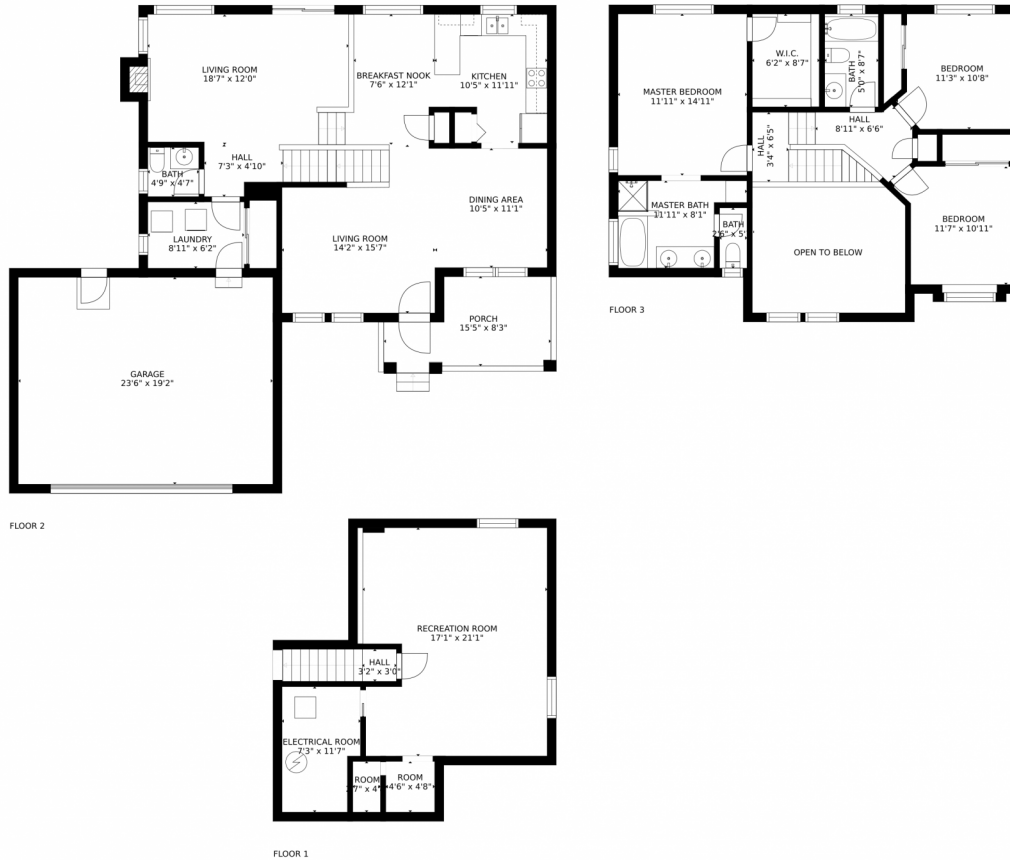

GROSS INTERNAL AREA
FLOOR 1: 513 sq. ft. FLOOR 2: 931 sq. ft.
FLOOR 3: 785 sq. ft. EXCLUDED AREAS:
PORCH: 106 sq. ft. GARAGE: 451 sq. ft.
TOTAL: 2229 sq. ft.
SIZES AND DIMENSIONS ARE APPROXIMATE, ACTUAL MAY VARY.

18834 East Prentice Drive, Centennial, CO 80015 – 2nd Floor

GROSS INTERNAL AREA
FLOOR 1: 513 sq. ft, FLOOR 2: 931 sq. ft
FLOOR 3: 785 sq. ft, EXCLUDED AREAS:
PORCH: 106 sq. ft, GARAGE: 451 sq. ft
TOTAL: 2229 sq. ft
SIZES AND DIMENSIONS ARE APPROXIMATE, ACTUAL MAY VARY.

18834 East Prentice Drive, Centennial, CO 80015 – All Floors

GROSS INTERNAL AREA
FLOOR 1: 513 sq. ft, FLOOR 2: 931 sq. ft
FLOOR 3: 785 sq. ft, EXCLUDED AREAS:
PORCH: 106 sq. ft, GARAGE: 451 sq. ft
TOTAL: 2229 sq. ft
SIZES AND DIMENSIONS ARE APPROXIMATE, ACTUAL MAY VARY.