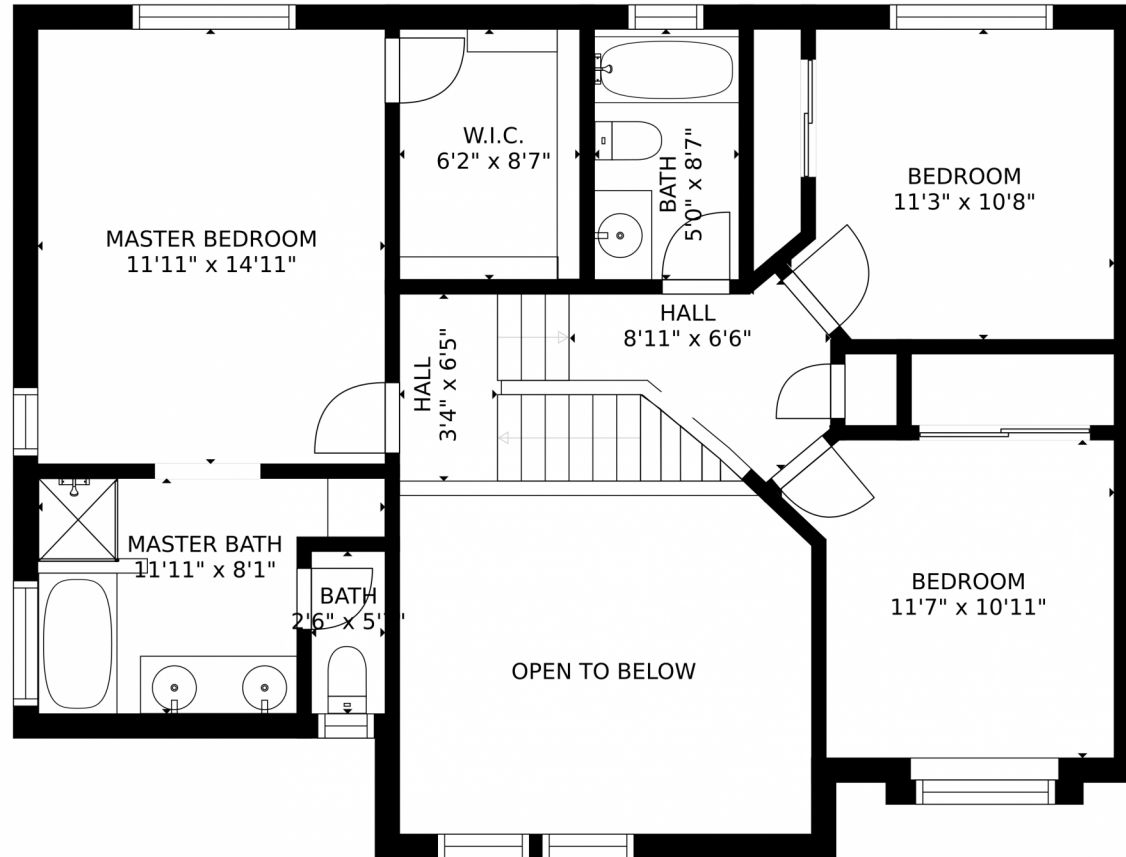

GROSS INTERNAL AREA
FLOOR 1: 513 sq. ft. FLOOR 2: 931 sq. ft.
FLOOR 3: 785 sq. ft. EXCLUDED AREAS:
PORCH: 106 sq. ft. GARAGE: 451 sq. ft.
TOTAL: 2229 sq. ft.
SIZES AND DIMENSIONS ARE APPROXIMATE, ACTUAL MAY VARY.

18834 East Prentice Drive, Centennial, CO 80015 – 2nd Floor

GROSS INTERNAL AREA
FLOOR 1: 513 sq. ft, FLOOR 2: 931 sq. ft
FLOOR 3: 785 sq. ft, EXCLUDED AREAS:
PORCH: 106 sq. ft, GARAGE: 451 sq. ft
TOTAL: 2229 sq. ft
SIZES AND DIMENSIONS ARE APPROXIMATE, ACTUAL MAY VARY.