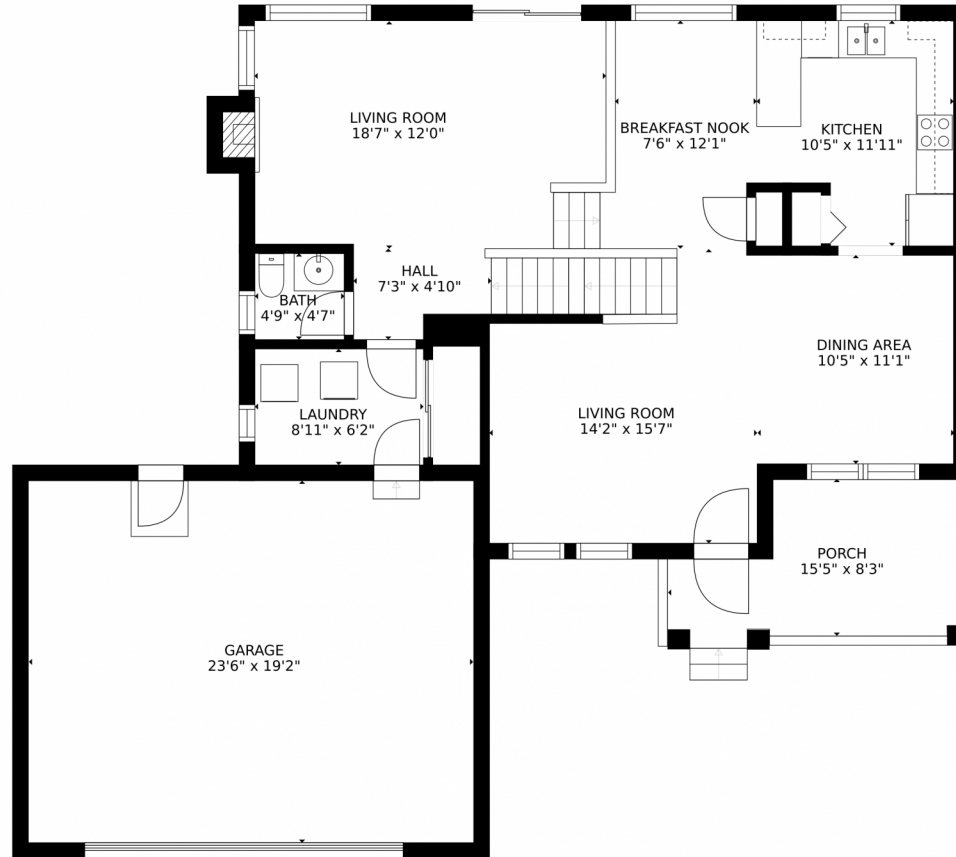

GROSS INTERNAL AREA
FLOOR 1: 513 sq. ft. FLOOR 2: 931 sq. ft.
FLOOR 3: 785 sq. ft. EXCLUDED AREAS:
PORCH: 106 sq. ft. GARAGE: 451 sq. ft.
TOTAL: 2229 sq. ft.
SIZES AND DIMENSIONS ARE APPROXIMATE, ACTUAL MAY VARY.

18834 East Prentice Drive, Centennial, CO 80015 – 2nd Floor

GROSS INTERNAL AREA
FLOOR 1: 513 sq. ft, FLOOR 2: 931 sq. ft
FLOOR 3: 785 sq. ft, EXCLUDED AREAS:
PORCH: 106 sq. ft, GARAGE: 451 sq. ft
TOTAL: 2229 sq. ft
SIZES AND DIMENSIONS ARE APPROXIMATE, ACTUAL MAY VARY.