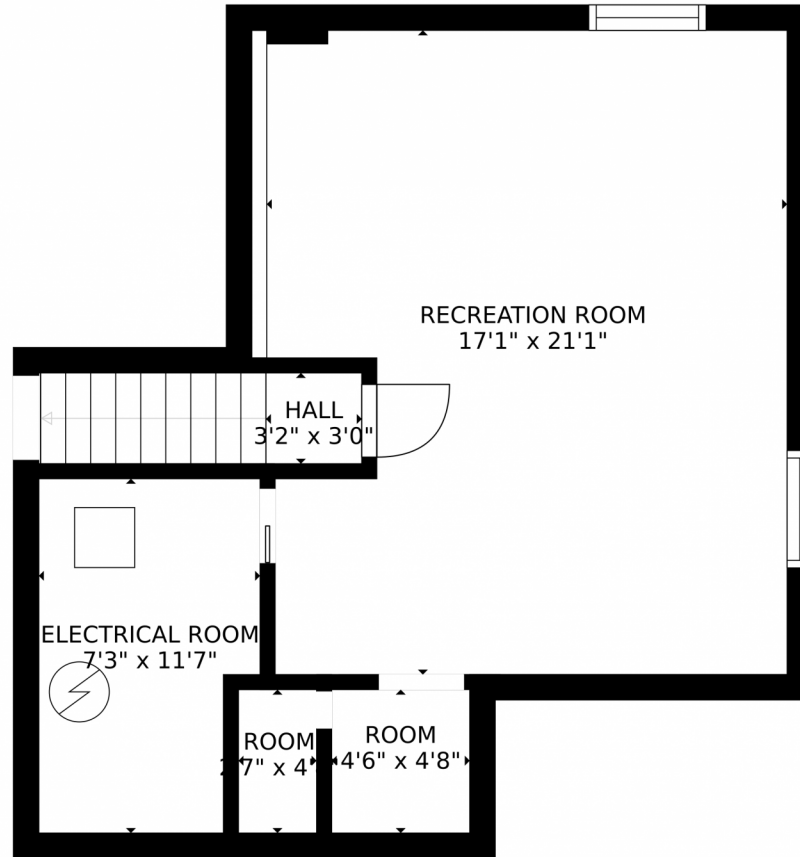

GROSS INTERNAL AREA
FLOOR 1: 513 sq. ft. FLOOR 2: 931 sq. ft.
FLOOR 3: 785 sq. ft. EXCLUDED AREAS:
PORCH: 106 sq. ft. GARAGE: 451 sq. ft.
TOTAL: 2229 sq. ft.
SIZES AND DIMENSIONS ARE APPROXIMATE, ACTUAL MAY VARY.

18834 East Prentice Drive, Centennial, CO 80015 – 2nd Floor

GROSS INTERNAL AREA
FLOOR 1: 513 sq. ft, FLOOR 2: 931 sq. ft
FLOOR 3: 785 sq. ft, EXCLUDED AREAS:
PORCH: 106 sq. ft, GARAGE: 451 sq. ft
TOTAL: 2229 sq. ft
SIZES AND DIMENSIONS ARE APPROXIMATE, ACTUAL MAY VARY.