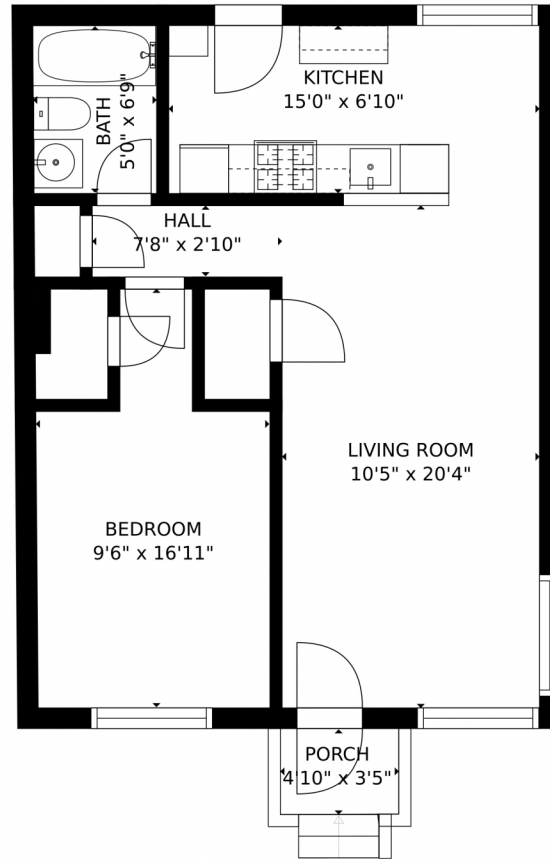

 Townhouse

 615 SQFT

 1 Bed

 1 Baths

**Taylor Haas**  
303-665-7368  
taylorh@coloradorpm.com  
<https://www.coloradorpm.com/available-rental-properties-denver>

GROSS INTERNAL AREA  
FLOOR 1: 565 sq. ft. EXCLUDED AREAS:  
PORCH: 17 sq. ft.  
TOTAL: 565 sq. ft.  
SIZES AND DIMENSIONS ARE APPROXIMATE, ACTUAL MAY VARY.