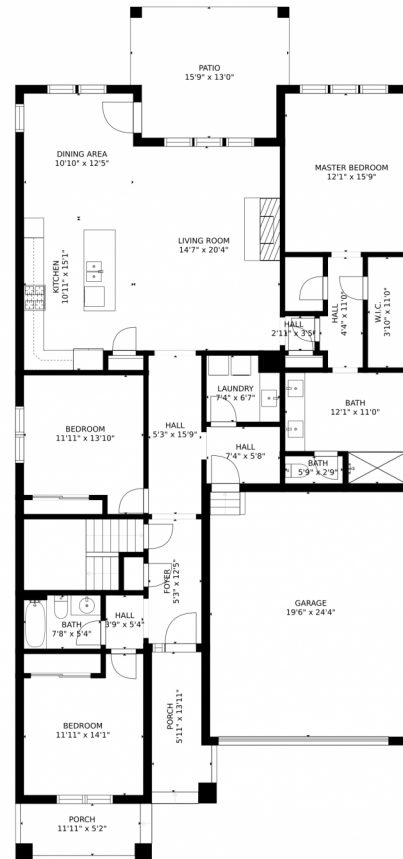

 Single Family

 1871 SQFT

 3 Beds

 2 Baths

**Taylor Haas**  
303-665-7368  
taylorh@coloradorpm.com  
<https://www.coloradorpm.com/available-rental-properties-denver>

# 3314 Heron Lakes Parkway, Berthoud, CO 80513 – Main Level

GROSS INTERNAL AREA  
FLOOR 1: 1360 sq. ft, FLOOR 2: 1855 sq. ft  
EXCLUDED AREAS: , PATIO: 193 sq. ft  
PORCH: 137 sq. ft, GARAGE: 475 sq. ft  
TOTAL: 3215 sq. ft  
SIZES AND DIMENSIONS ARE APPROXIMATE, ACTUAL MAY VARY.

GROSS INTERNAL AREA  
FLOOR 1: 1360 sq. ft, FLOOR 2: 1855 sq. ft  
EXCLUDED AREAS: , PATIO: 193 sq. ft  
PORCH: 137 sq. ft, GARAGE: 475 sq. ft  
TOTAL: 3215 sq. ft  
SIZES AND DIMENSIONS ARE APPROXIMATE, ACTUAL MAY VARY.

# 3314 Heron Lakes Parkway, Berthoud, CO 80513 – All Levels

GROSS INTERNAL AREA  
FLOOR 1: 1360 sq. ft, FLOOR 2: 1855 sq. ft  
EXCLUDED AREAS: , PATIO: 193 sq. ft  
PORCH: 137 sq. ft, GARAGE: 475 sq. ft  
TOTAL: 3215 sq. ft  
SIZES AND DIMENSIONS ARE APPROXIMATE, ACTUAL MAY VARY.