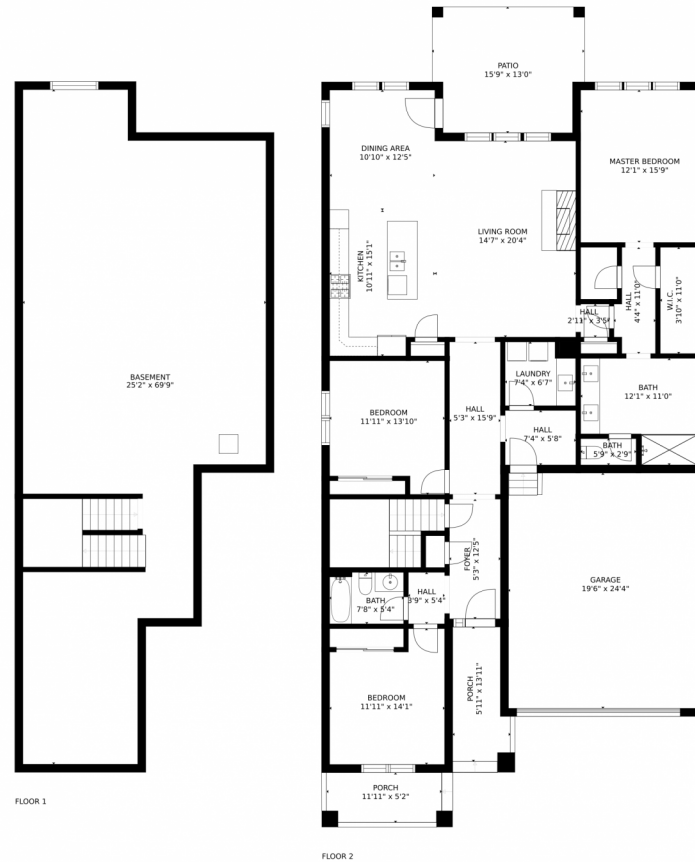

# 3314 Heron Lakes Parkway, Berthoud, CO 80513 – Main Level

GROSS INTERNAL AREA  
FLOOR 1: 1360 sq. ft, FLOOR 2: 1855 sq. ft  
EXCLUDED AREAS: , PATIO: 193 sq. ft  
PORCH: 137 sq. ft, GARAGE: 475 sq. ft  
TOTAL: 3215 sq. ft  
SIZES AND DIMENSIONS ARE APPROXIMATE, ACTUAL MAY VARY.

GROSS INTERNAL AREA  
FLOOR 1: 1360 sq. ft, FLOOR 2: 1855 sq. ft  
EXCLUDED AREAS: , PATIO: 193 sq. ft  
PORCH: 137 sq. ft, GARAGE: 475 sq. ft  
TOTAL: 3215 sq. ft  
SIZES AND DIMENSIONS ARE APPROXIMATE, ACTUAL MAY VARY.

# 3314 Heron Lakes Parkway, Berthoud, CO 80513 – All Levels

GROSS INTERNAL AREA  
FLOOR 1: 1360 sq. ft, FLOOR 2: 1855 sq. ft  
EXCLUDED AREAS: , PATIO: 193 sq. ft  
PORCH: 137 sq. ft, GARAGE: 475 sq. ft  
TOTAL: 3215 sq. ft  
SIZES AND DIMENSIONS ARE APPROXIMATE, ACTUAL MAY VARY.