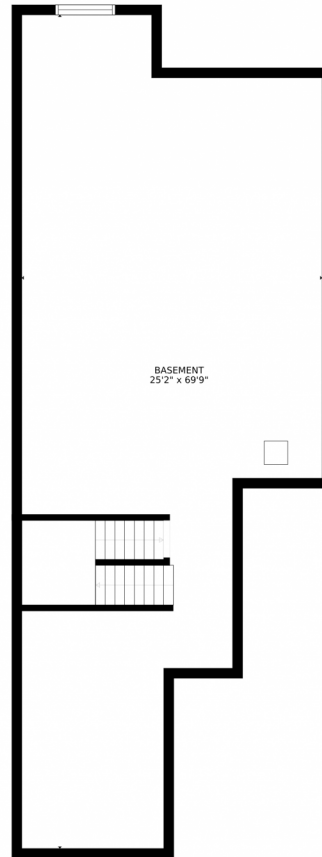

# 3314 Heron Lakes Parkway, Berthoud, CO 80513 – Main Level

GROSS INTERNAL AREA  
FLOOR 1: 1360 sq. ft, FLOOR 2: 1855 sq. ft  
EXCLUDED AREAS: , PATIO: 193 sq. ft  
PORCH: 137 sq. ft, GARAGE: 475 sq. ft  
TOTAL: 3215 sq. ft  
SIZES AND DIMENSIONS ARE APPROXIMATE, ACTUAL MAY VARY.

GROSS INTERNAL AREA  
FLOOR 1: 1360 sq. ft, FLOOR 2: 1855 sq. ft  
EXCLUDED AREAS: , PATIO: 193 sq. ft  
PORCH: 137 sq. ft, GARAGE: 475 sq. ft  
TOTAL: 3215 sq. ft  
SIZES AND DIMENSIONS ARE APPROXIMATE, ACTUAL MAY VARY.

# 3314 Heron Lakes Parkway, Berthoud, CO 80513 – All Levels

GROSS INTERNAL AREA  
FLOOR 1: 1360 sq. ft, FLOOR 2: 1855 sq. ft  
EXCLUDED AREAS: , PATIO: 193 sq. ft  
PORCH: 137 sq. ft, GARAGE: 475 sq. ft  
TOTAL: 3215 sq. ft  
SIZES AND DIMENSIONS ARE APPROXIMATE, ACTUAL MAY VARY.