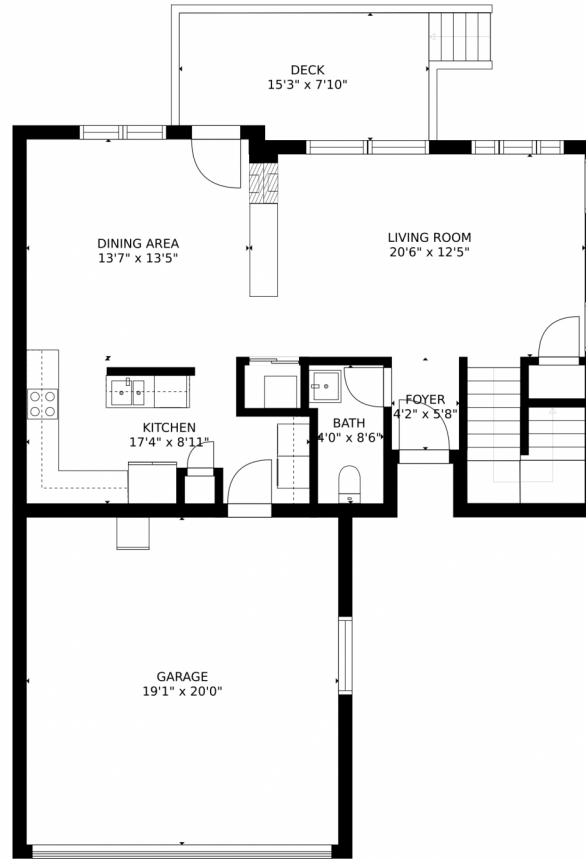

# 12912 Grant Circle East, Thornton, CO 80241 – 1st Floor

GROSS INTERNAL AREA  
FLOOR 1: 726 sq. ft, FLOOR 2: 758 sq. ft  
EXCLUDED AREAS: , DECK: 115 sq. ft  
GARAGE: 382 sq. ft  
TOTAL: 1484 sq. ft  
SIZES AND DIMENSIONS ARE APPROXIMATE, ACTUAL MAY VARY.

Disclaimer: Sizes and Dimensions are Approximate, Actual May Vary.

**Taylor Haas**  
303-665-7368  
taylorh@coloradorpm.com  
<https://www.coloradorpm.com/available-rental-properties-denver>

GROSS INTERNAL AREA  
FLOOR 1: 726 sq. ft, FLOOR 2: 758 sq. ft  
EXCLUDED AREAS: , DECK: 115 sq. ft  
GARAGE: 382 sq. ft  
TOTAL: 1484 sq. ft  
SIZES AND DIMENSIONS ARE APPROXIMATE, ACTUAL MAY VARY.

# 12912 Grant Circle East, Thornton, CO 80241 – All Floors

GROSS INTERNAL AREA  
FLOOR 1: 726 sq. ft, FLOOR 2: 758 sq. ft  
EXCLUDED AREAS: , DECK: 115 sq. ft  
GARAGE: 382 sq. ft  
TOTAL: 1484 sq. ft  
SIZES AND DIMENSIONS ARE APPROXIMATE, ACTUAL MAY VARY.