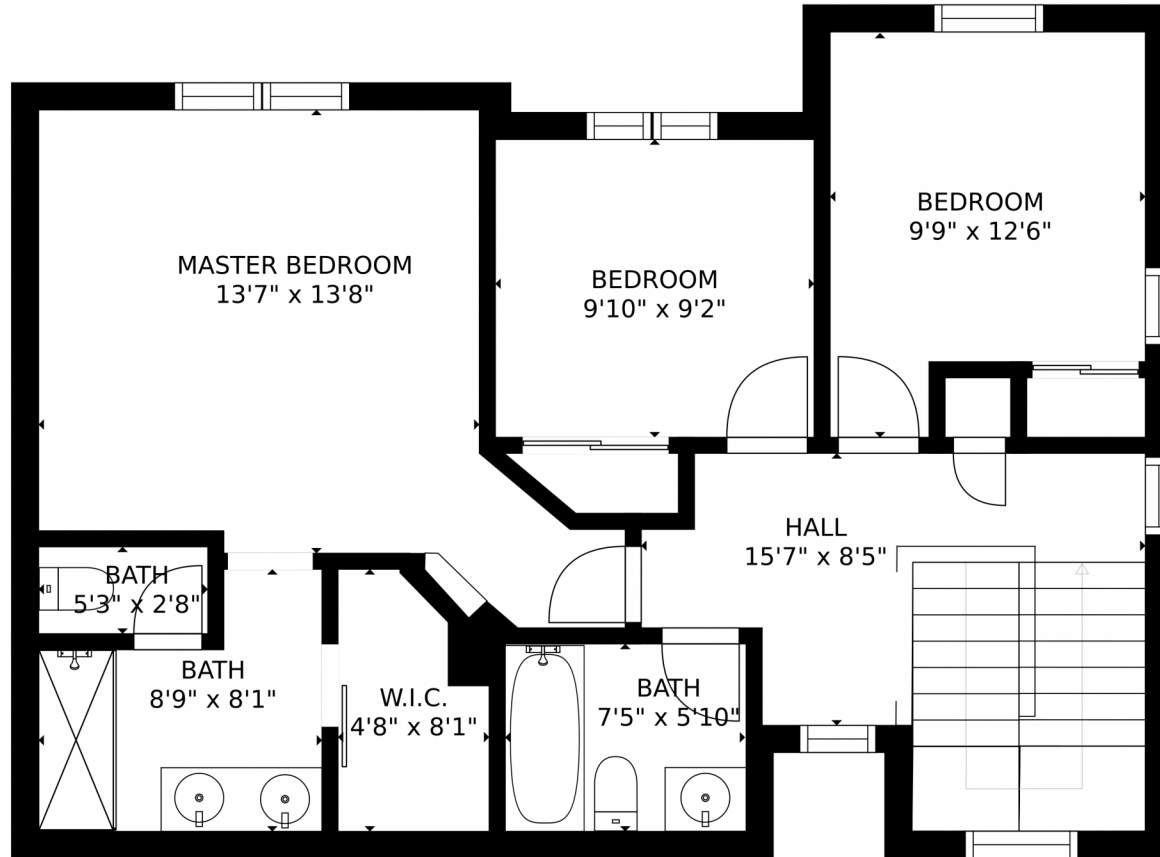

# 12912 Grant Circle East, Thornton, CO 80241 – 1st Floor

GROSS INTERNAL AREA  
FLOOR 1: 726 sq. ft, FLOOR 2: 758 sq. ft  
EXCLUDED AREAS: , DECK: 115 sq. ft  
GARAGE: 382 sq. ft  
TOTAL: 1484 sq. ft  
SIZES AND DIMENSIONS ARE APPROXIMATE, ACTUAL MAY VARY.

Disclaimer: Sizes and Dimensions are Approximate, Actual May Vary.

**Taylor Haas**  
303-665-7368  
taylorh@coloradorpm.com  
<https://www.coloradorpm.com/available-rental-properties-denver>

GROSS INTERNAL AREA  
FLOOR 1: 726 sq. ft, FLOOR 2: 758 sq. ft  
EXCLUDED AREAS: , DECK: 115 sq. ft  
GARAGE: 382 sq. ft  
TOTAL: 1484 sq. ft  
SIZES AND DIMENSIONS ARE APPROXIMATE, ACTUAL MAY VARY.

# 12912 Grant Circle East, Thornton, CO 80241 – All Floors

GROSS INTERNAL AREA  
FLOOR 1: 726 sq. ft, FLOOR 2: 758 sq. ft  
EXCLUDED AREAS: , DECK: 115 sq. ft  
GARAGE: 382 sq. ft  
TOTAL: 1484 sq. ft  
SIZES AND DIMENSIONS ARE APPROXIMATE, ACTUAL MAY VARY.