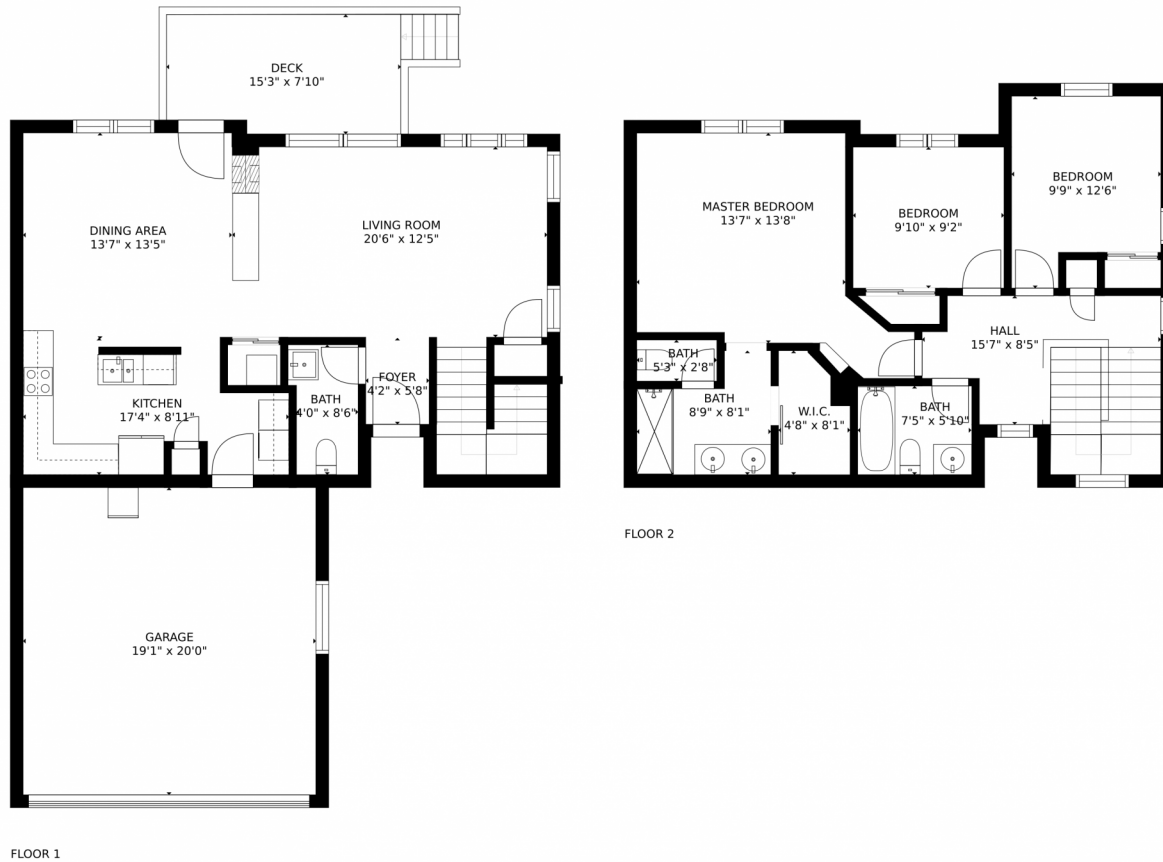

# 12912 Grant Circle East, Thornton, CO 80241 – 1st Floor

GROSS INTERNAL AREA  
FLOOR 1: 726 sq. ft, FLOOR 2: 758 sq. ft  
EXCLUDED AREAS: , DECK: 115 sq. ft  
GARAGE: 382 sq. ft  
TOTAL: 1484 sq. ft  
SIZES AND DIMENSIONS ARE APPROXIMATE, ACTUAL MAY VARY.

Disclaimer: Sizes and Dimensions are Approximate, Actual May Vary.

**Taylor Haas**  
303-665-7368  
taylorh@coloradorpm.com  
<https://www.coloradorpm.com/available-rental-properties-denver>

GROSS INTERNAL AREA  
FLOOR 1: 726 sq. ft, FLOOR 2: 758 sq. ft  
EXCLUDED AREAS: , DECK: 115 sq. ft  
GARAGE: 382 sq. ft  
TOTAL: 1484 sq. ft  
SIZES AND DIMENSIONS ARE APPROXIMATE, ACTUAL MAY VARY.

# 12912 Grant Circle East, Thornton, CO 80241 – All Floors

GROSS INTERNAL AREA  
FLOOR 1: 726 sq. ft, FLOOR 2: 758 sq. ft  
EXCLUDED AREAS: , DECK: 115 sq. ft  
GARAGE: 382 sq. ft  
TOTAL: 1484 sq. ft  
SIZES AND DIMENSIONS ARE APPROXIMATE, ACTUAL MAY VARY.