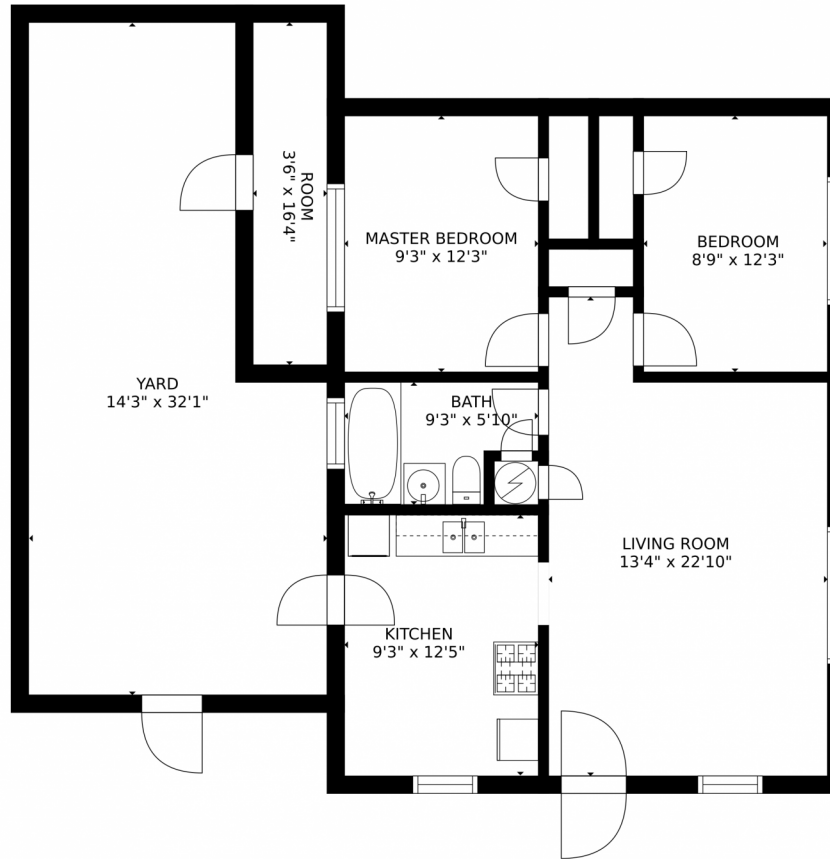

 Single Family

 800 SQFT

 2 Beds

 1 Baths

**Taylor Haas**  
303-665-7368  
taylorh@coloradorpm.com  
<https://www.coloradorpm.com/available-rental-properties-denver>

GROSS INTERNAL AREA  
FLOOR 1: 785 sq. ft  
TOTAL: 785 sq. ft  
SIZES AND DIMENSIONS ARE APPROXIMATE, ACTUAL MAY VARY.