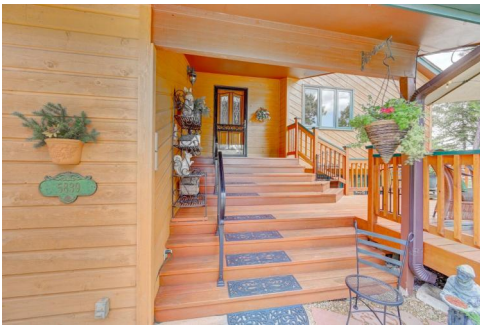

5839 Irish Pat Murphy Drive
Parker, CO 80134

Single Family

2384 SQFT

Kimberly Keenan
303-564-6988
kimberly@perfecthouseforyou.com
<https://www.perfecthouseforyou.com>

Scan code
for more
property
details