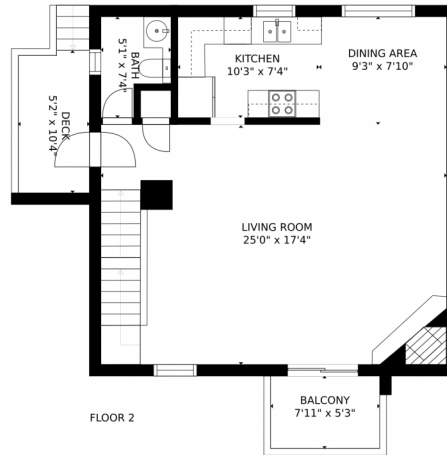

6775 West 84th Circle, Arvada, CO 80003 – Garage

GROSS INTERNAL AREA
FLOOR 1: 107 sq. ft. FLOOR 2: 629 sq. ft.
FLOOR 3: 732 sq. ft. EXCLUDED AREAS:
GARAGE: 494 sq. ft. BALCONY: 41 sq. ft.
DECK: 60 sq. ft.
TOTAL: 1469 sq. ft.
SIZES AND DIMENSIONS ARE APPROXIMATE, ACTUAL MAY VARY.

FLOOR 1

FLOOR 2

FLOOR 3

GROSS INTERNAL AREA
FLOOR 1: 107 sq. ft. FLOOR 2: 629 sq. ft.
FLOOR 3: 732 sq. ft. EXCLUDED AREAS:
GARAGE: 494 sq. ft. BALCONY: 41 sq. ft.
DECK: 60 sq. ft.
TOTAL: 1469 sq. ft.
SIZES AND DIMENSIONS ARE APPROXIMATE, ACTUAL MAY VARY.