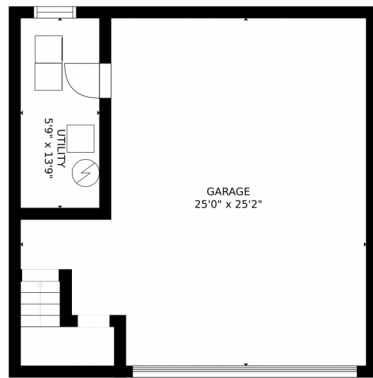

GROSS INTERNAL AREA
FLOOR 1: 107 sq. ft. FLOOR 2: 629 sq. ft.
FLOOR 3: 732 sq. ft. EXCLUDED AREAS:
GARAGE: 494 sq. ft. BALCONY: 41 sq. ft.
DECK: 60 sq. ft.
TOTAL: 1469 sq. ft.
SIZES AND DIMENSIONS ARE APPROXIMATE, ACTUAL MAY VARY.

6775 West 84th Circle, Arvada, CO 80003 – Garage

GROSS INTERNAL AREA
FLOOR 1: 107 sq. ft. FLOOR 2: 629 sq. ft.
FLOOR 3: 732 sq. ft. EXCLUDED AREAS:
GARAGE: 494 sq. ft. BALCONY: 41 sq. ft.
DECK: 60 sq. ft.
TOTAL: 1469 sq. ft.
SIZES AND DIMENSIONS ARE APPROXIMATE, ACTUAL MAY VARY.

FLOOR 1

FLOOR 2

FLOOR 3

GROSS INTERNAL AREA
FLOOR 1: 107 sq. ft. FLOOR 2: 629 sq. ft.
FLOOR 3: 732 sq. ft. EXCLUDED AREAS:
GARAGE: 494 sq. ft. BALCONY: 41 sq. ft.
DECK: 60 sq. ft.
TOTAL: 1469 sq. ft.
SIZES AND DIMENSIONS ARE APPROXIMATE, ACTUAL MAY VARY.