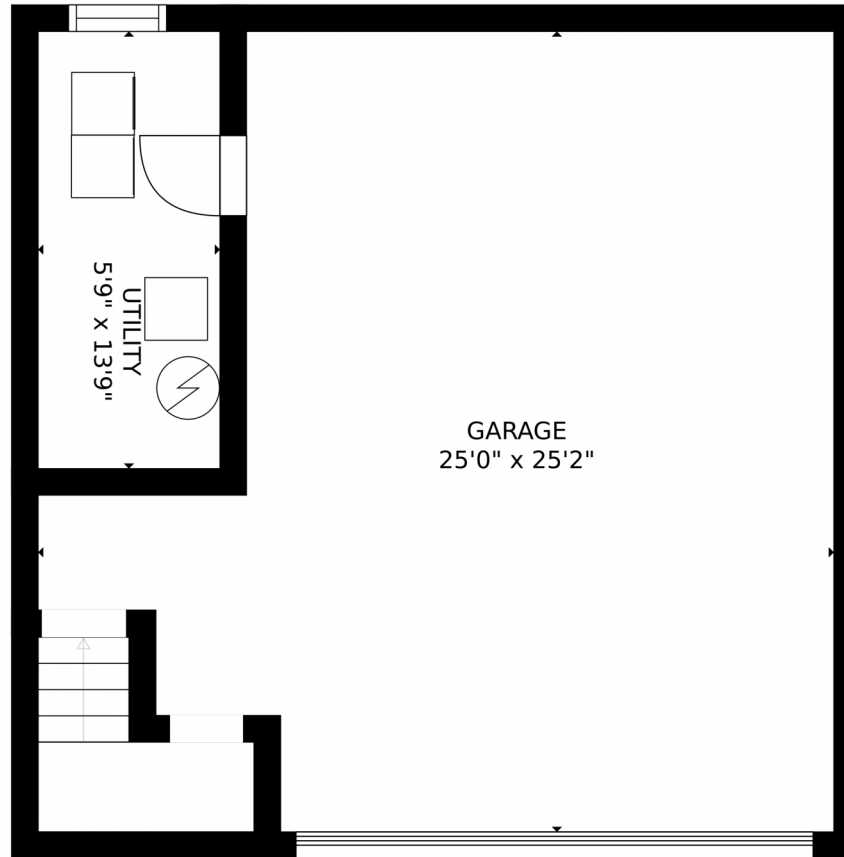

GROSS INTERNAL AREA
FLOOR 1: 107 sq. ft. FLOOR 2: 629 sq. ft.
FLOOR 3: 732 sq. ft. EXCLUDED AREAS:
GARAGE: 494 sq. ft. BALCONY: 41 sq. ft.
DECK: 60 sq. ft.
TOTAL: 1469 sq. ft.
SIZES AND DIMENSIONS ARE APPROXIMATE, ACTUAL MAY VARY.

6775 West 84th Circle, Arvada, CO 80003 – Garage

GROSS INTERNAL AREA
FLOOR 1: 107 sq. ft. FLOOR 2: 629 sq. ft.
FLOOR 3: 732 sq. ft. EXCLUDED AREAS:
GARAGE: 494 sq. ft. BALCONY: 41 sq. ft.
DECK: 60 sq. ft.
TOTAL: 1469 sq. ft.
SIZES AND DIMENSIONS ARE APPROXIMATE, ACTUAL MAY VARY.