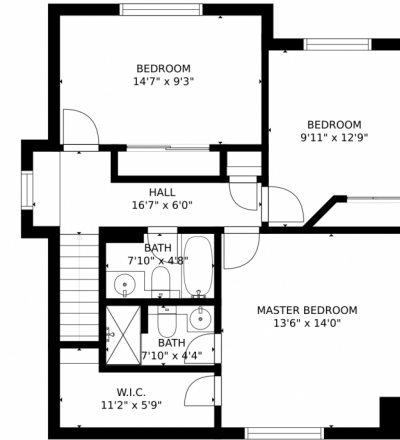

6775 West 84th Circle, Arvada, CO 80003 – Garage

GROSS INTERNAL AREA
FLOOR 1: 107 sq. ft. FLOOR 2: 629 sq. ft.
FLOOR 3: 732 sq. ft. EXCLUDED AREAS:
GARAGE: 494 sq. ft. BALCONY: 41 sq. ft.
DECK: 60 sq. ft.
TOTAL: 1469 sq. ft.
SIZES AND DIMENSIONS ARE APPROXIMATE, ACTUAL MAY VARY.

FLOOR 1

FLOOR 2

FLOOR 3

GROSS INTERNAL AREA
FLOOR 1: 107 sq. ft. FLOOR 2: 629 sq. ft.
FLOOR 3: 732 sq. ft. EXCLUDED AREAS:
GARAGE: 494 sq. ft. BALCONY: 41 sq. ft.
DECK: 60 sq. ft.
TOTAL: 1469 sq. ft.
SIZES AND DIMENSIONS ARE APPROXIMATE, ACTUAL MAY VARY.