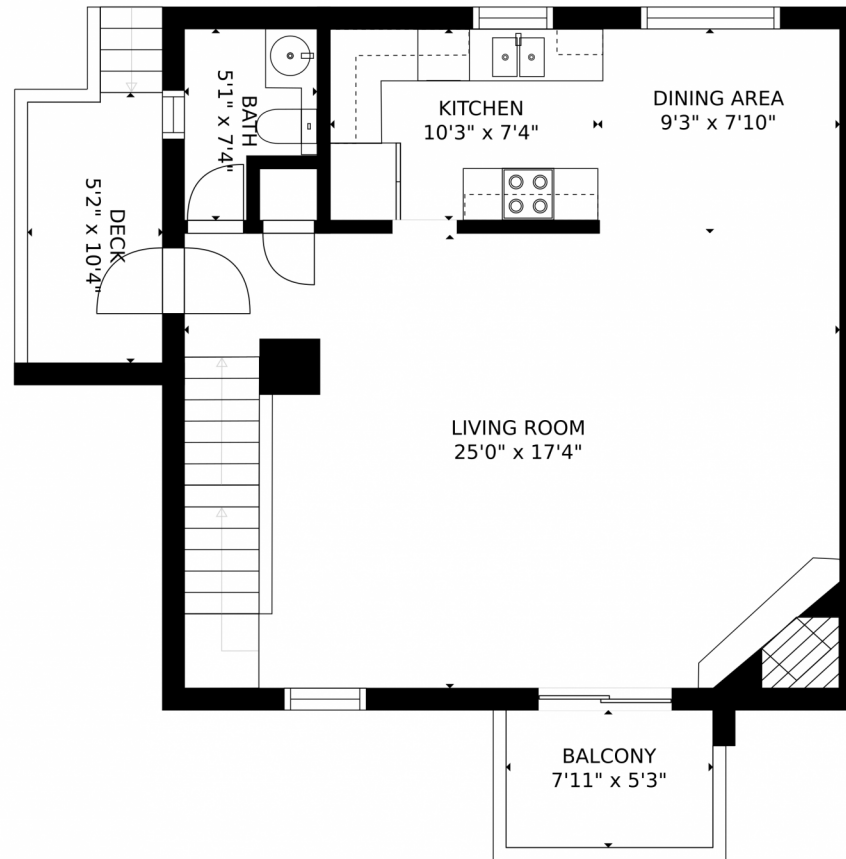

GROSS INTERNAL AREA
FLOOR 1: 107 sq. ft. FLOOR 2: 629 sq. ft.
FLOOR 3: 732 sq. ft. EXCLUDED AREAS:
GARAGE: 494 sq. ft. BALCONY: 41 sq. ft.
DECK: 60 sq. ft.
TOTAL: 1469 sq. ft.
SIZES AND DIMENSIONS ARE APPROXIMATE, ACTUAL MAY VARY.