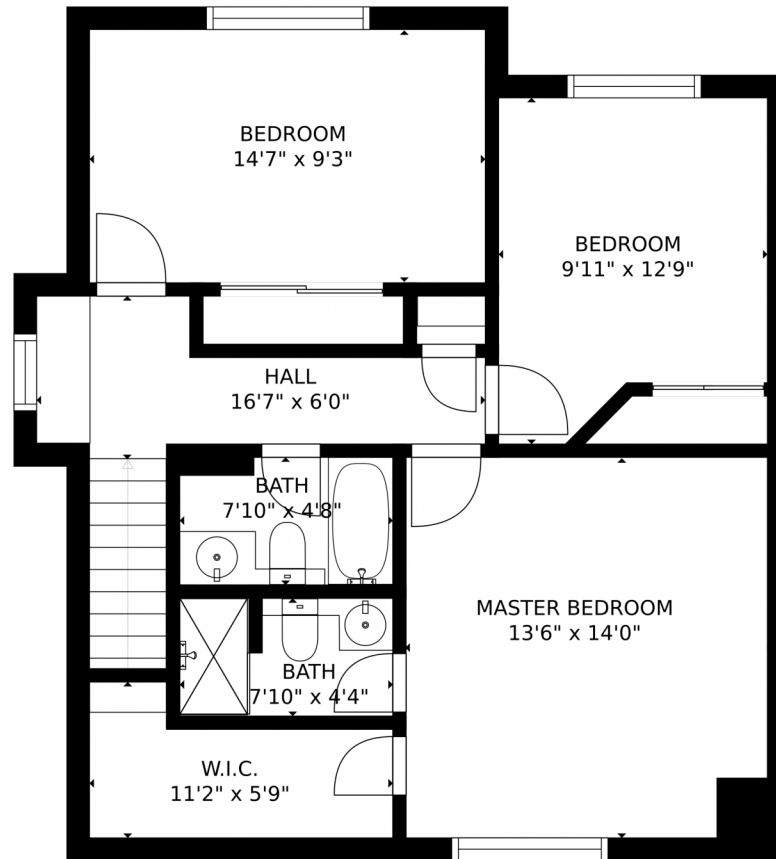

GROSS INTERNAL AREA
FLOOR 1: 107 sq. ft. FLOOR 2: 629 sq. ft.
FLOOR 3: 732 sq. ft. EXCLUDED AREAS:
GARAGE: 494 sq. ft. BALCONY: 41 sq. ft.
DECK: 60 sq. ft.
TOTAL: 1469 sq. ft.
SIZES AND DIMENSIONS ARE APPROXIMATE, ACTUAL MAY VARY.