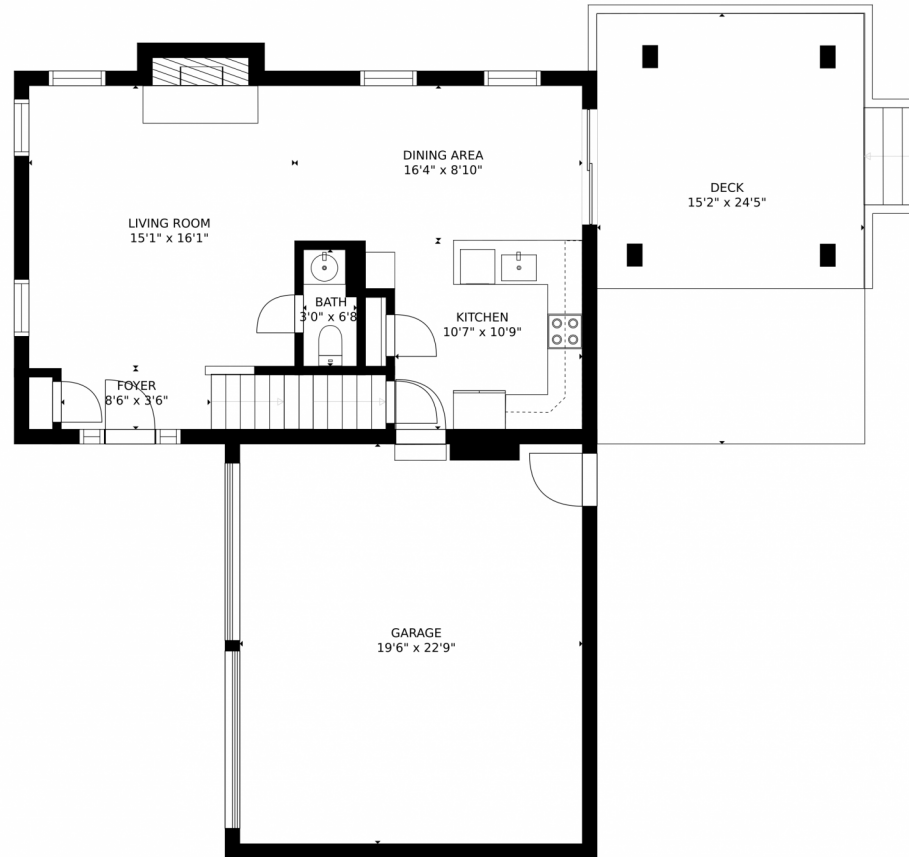

 Single Family

 2355 SQFT

 4 Beds

 3 Baths

 2 Car

Taylor Haas
303-665-7368
taylorh@coloradorpm.com
<https://www.coloradorpm.com/available-rental-properties-denver>

8995 West Bellwood Place, Littleton, CO 80123 – 1st Floor

GROSS INTERNAL AREA
FLOOR 1: 569 sq. ft, FLOOR 2: 623 sq. ft
FLOOR 3: 943 sq. ft, EXCLUDED AREAS:
DECK: 372 sq. ft, GARAGE: 442 sq. ft
TOTAL: 2135 sq. ft
SIZES AND DIMENSIONS ARE APPROXIMATE, ACTUAL MAY VARY.

Disclaimer: Sizes and Dimensions are Approximate, Actual May Vary.

Taylor Haas
303-665-7368
taylorh@coloradorpm.com
<https://www.coloradorpm.com/available-rental-properties-denver>

GROSS INTERNAL AREA
FLOOR 1: 569 sq. ft, FLOOR 2: 623 sq. ft
FLOOR 3: 943 sq. ft, EXCLUDED AREAS:
DECK: 372 sq. ft, GARAGE: 442 sq. ft
TOTAL: 2135 sq. ft
SIZES AND DIMENSIONS ARE APPROXIMATE, ACTUAL MAY VARY.