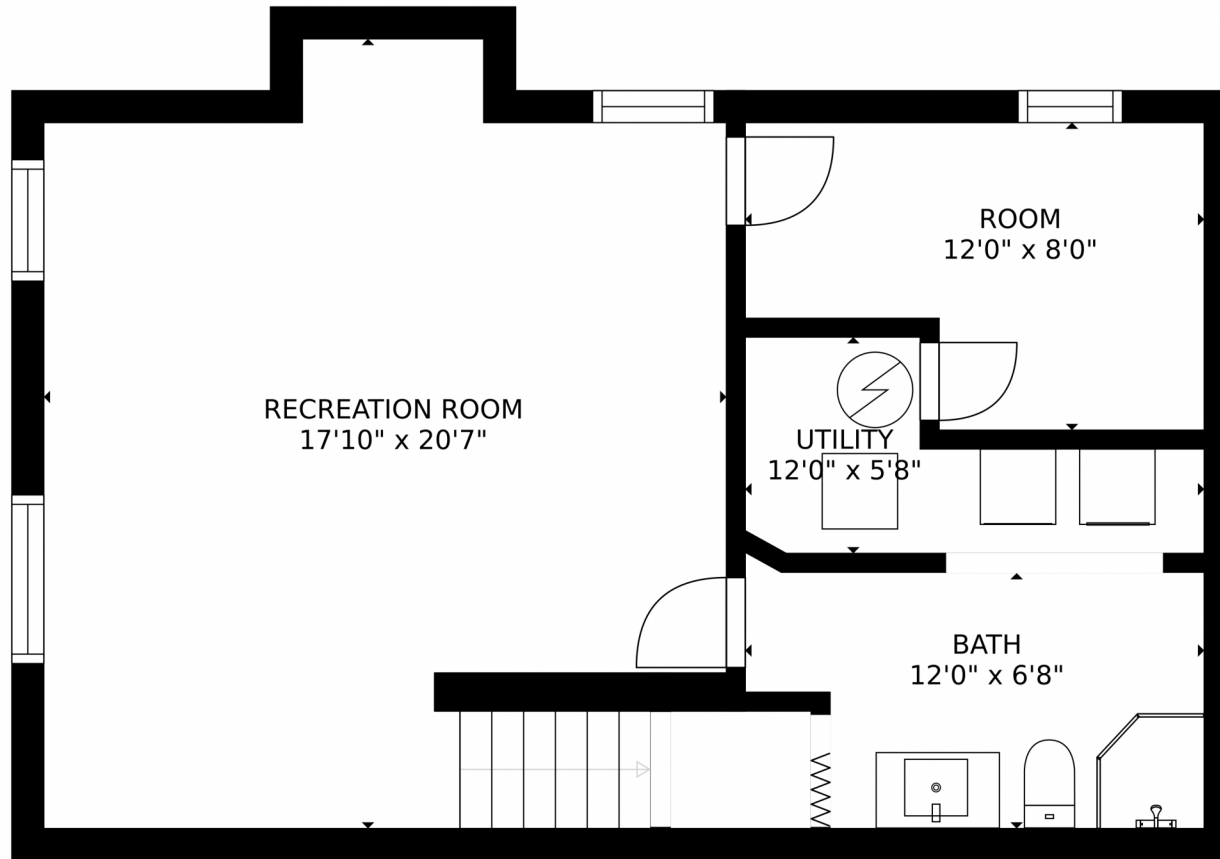

GROSS INTERNAL AREA
FLOOR 1: 569 sq. ft, FLOOR 2: 623 sq. ft
FLOOR 3: 943 sq. ft, EXCLUDED AREAS:
DECK: 372 sq. ft, GARAGE: 442 sq. ft
TOTAL: 2135 sq. ft
SIZES AND DIMENSIONS ARE APPROXIMATE, ACTUAL MAY VARY.

Disclaimer: Sizes and Dimensions are Approximate, Actual May Vary.

Taylor Haas
303-665-7368
taylorh@coloradorpm.com
<https://www.coloradorpm.com/available-rental-properties-denver>

GROSS INTERNAL AREA
FLOOR 1: 569 sq. ft, FLOOR 2: 623 sq. ft
FLOOR 3: 943 sq. ft, EXCLUDED AREAS:
DECK: 372 sq. ft, GARAGE: 442 sq. ft
TOTAL: 2135 sq. ft
SIZES AND DIMENSIONS ARE APPROXIMATE, ACTUAL MAY VARY.