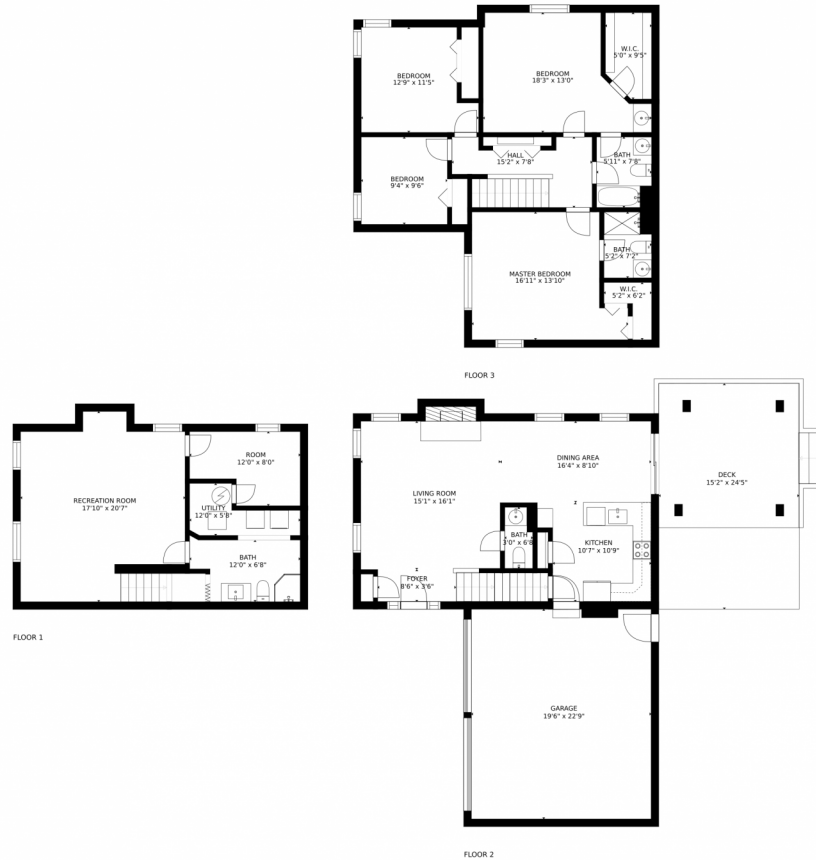

8995 West Bellwood Place, Littleton, CO 80123 – All Floors

GROSS INTERNAL AREA
FLOOR 1: 569 sq. ft, FLOOR 2: 623 sq. ft
FLOOR 3: 943 sq. ft, EXCLUDED AREAS:
DECK: 372 sq. ft, GARAGE: 442 sq. ft
TOTAL: 2135 sq. ft

Disclaimer: Sizes and Dimensions are Approximate, Actual May Vary.

Taylor Haas
303-665-7368
taylorh@coloradorpm.com
<https://www.coloradorpm.com/available-rental-properties-denver>