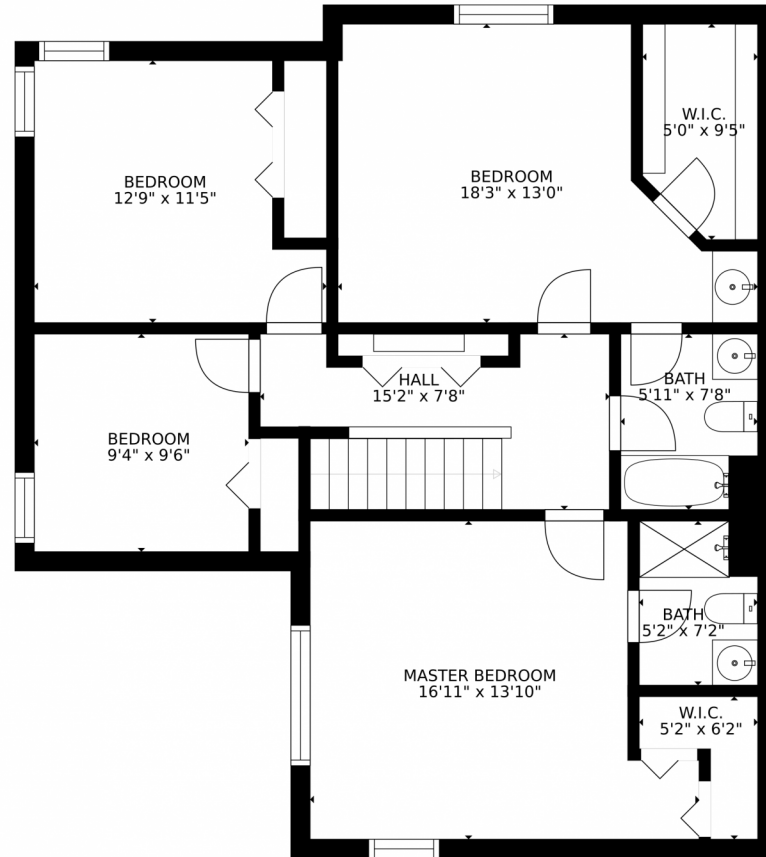

GROSS INTERNAL AREA
FLOOR 1: 569 sq. ft, FLOOR 2: 623 sq. ft
FLOOR 3: 943 sq. ft, EXCLUDED AREAS:
DECK: 372 sq. ft, GARAGE: 442 sq. ft
TOTAL: 2135 sq. ft
SIZES AND DIMENSIONS ARE APPROXIMATE, ACTUAL MAY VARY.

Disclaimer: Sizes and Dimensions are Approximate, Actual May Vary.

Taylor Haas
303-665-7368
taylorh@coloradorpm.com
<https://www.coloradorpm.com/available-rental-properties-denver>

GROSS INTERNAL AREA
FLOOR 1: 569 sq. ft, FLOOR 2: 623 sq. ft
FLOOR 3: 943 sq. ft, EXCLUDED AREAS:
DECK: 372 sq. ft, GARAGE: 442 sq. ft
TOTAL: 2135 sq. ft
SIZES AND DIMENSIONS ARE APPROXIMATE, ACTUAL MAY VARY.