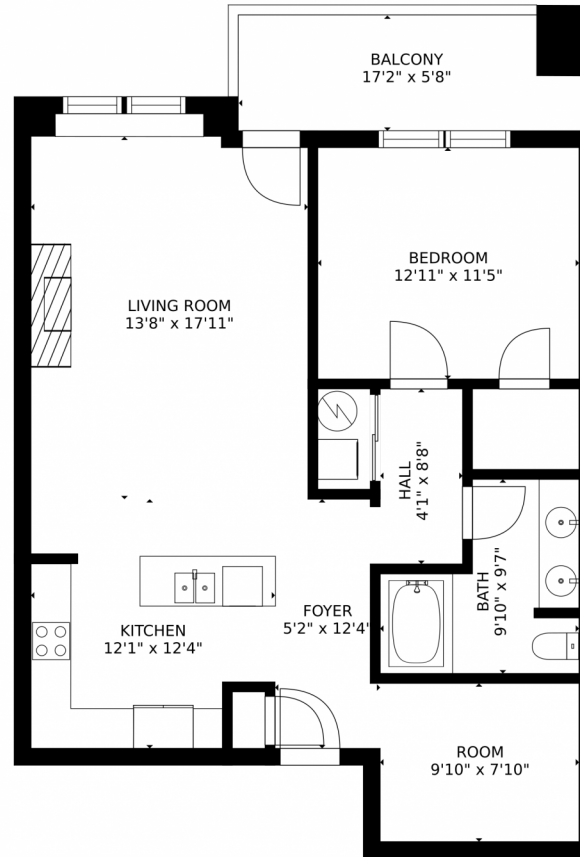

Single Family

920 SQFT

1 Bed

1 Baths

**Taylor Haas**

303-665-7368

taylorh@coloradorpm.com

<https://www.coloradorpm.com/available-rental-properties-denver>

Scan code  
for more  
property  
details

GROSS INTERNAL AREA  
FLOOR 1: 867 sq. ft. EXCLUDED AREAS:  
BALCONY: 91 sq. ft  
TOTAL: 867 sq. ft  
SIZES AND DIMENSIONS ARE APPROXIMATE, ACTUAL MAY VARY.

Disclaimer: Sizes and Dimensions are Approximate, Actual May Vary.