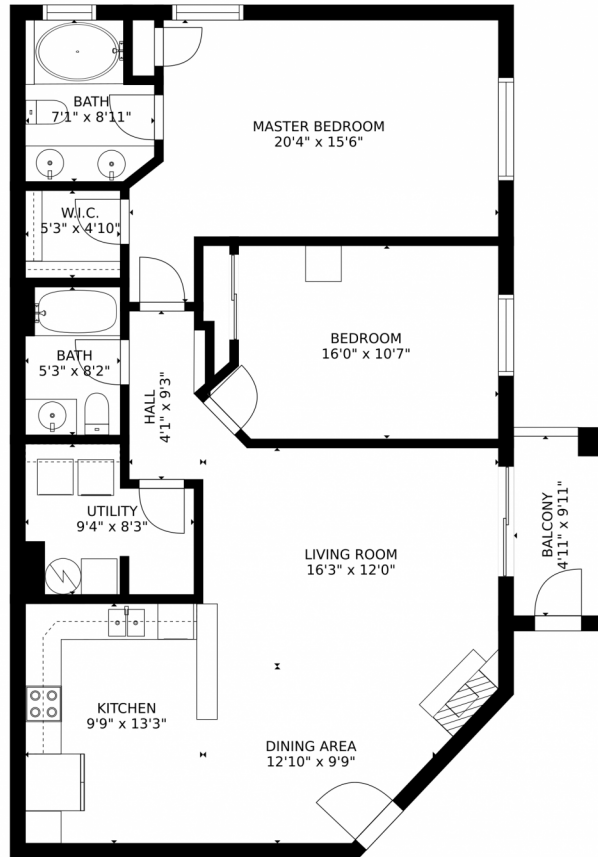

Condominium

1200 SQFT

Taylor Haas

303-665-7368

taylorh@coloradorpm.com

<https://www.coloradorpm.com/available-rental-properties-denver>

Scan code
for more
property
details

GROSS INTERNAL AREA
FLOOR 1: 1147 sq. ft. EXCLUDED AREAS:
BALCONY: 47 sq. ft
TOTAL: 1147 sq. ft
SIZES AND DIMENSIONS ARE APPROXIMATE, ACTUAL MAY VARY.