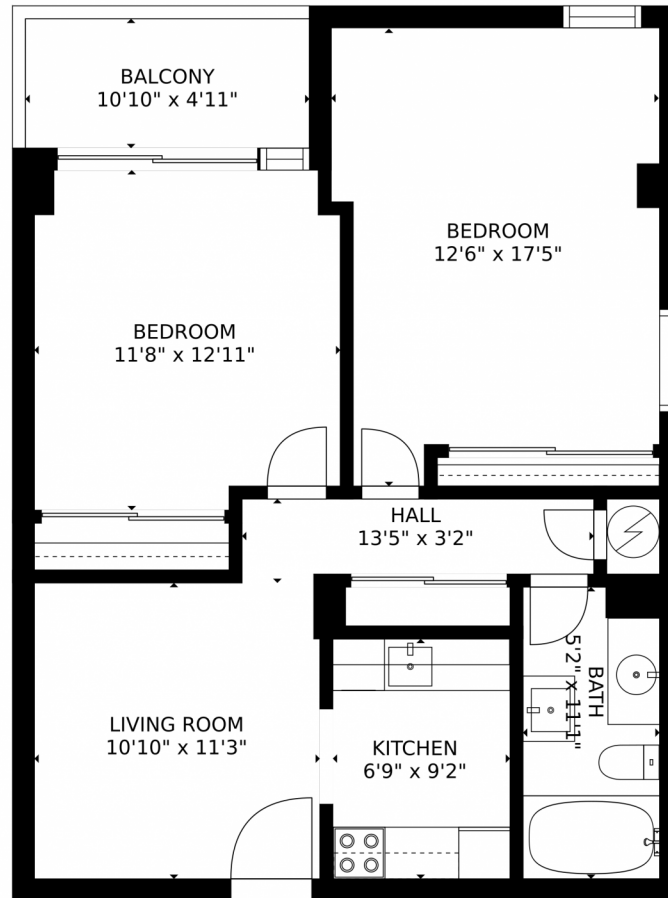

111 Briny Avenue
 Pompano Beach, FL 33062
 COMMUNITY: Pompano Beach Club South Tower

Condominium

721 SQFT

2 Beds

1 Baths

Ryan J Smith
 561-531-4964
 ryanjsmithrealtor@gmail.com

Scan code
 for more
 property
 details

111 Briny Avenue, Pompano Beach, FL 33062 – 111 Briny Avenue, #310, Pompano Beach, FL 33062

SIZES AND DIMENSIONS ARE APPROXIMATE, ACTUAL MAY VARY.

Disclaimer: Sizes and Dimensions are Approximate, Actual May Vary.