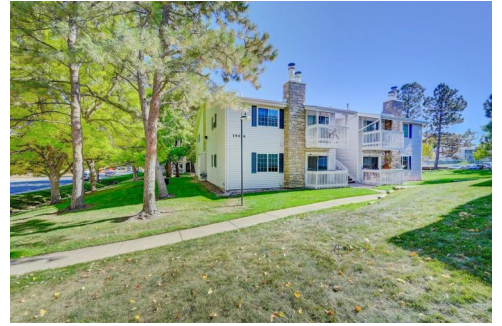

COMPASS

14414 East Colorado Drive  
Aurora, CO 80012

Condominium

708 SQFT

**Nick Muldoon**  
303-638-4092  
nick.muldoon@compass.com

Scan code  
for more  
property  
details