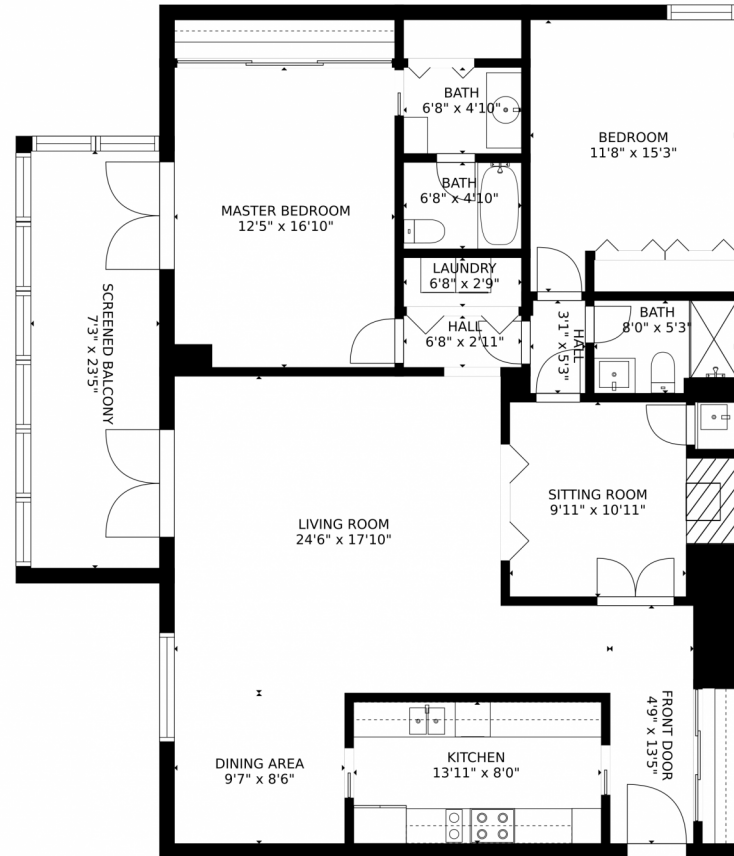

 Single Family

 1600 SQFT

 2 Beds

 2 Baths

**Taylor Haas**  
303-665-7368  
taylorh@coloradorpm.com  
<https://www.coloradorpm.com/available-rental-properties-denv>

Scan code  
for more  
property  
details

# 7877 East Mississippi Avenue, Denver, CO 80247 – Floor Plan

GROSS INTERNAL AREA  
FLOOR 1: 1464 sq. ft  
TOTAL: 1464 sq. ft  
SIZES AND DIMENSIONS ARE APPROXIMATE, ACTUAL MAY VARY.

Disclaimer: Sizes and Dimensions are Approximate, Actual May Vary.