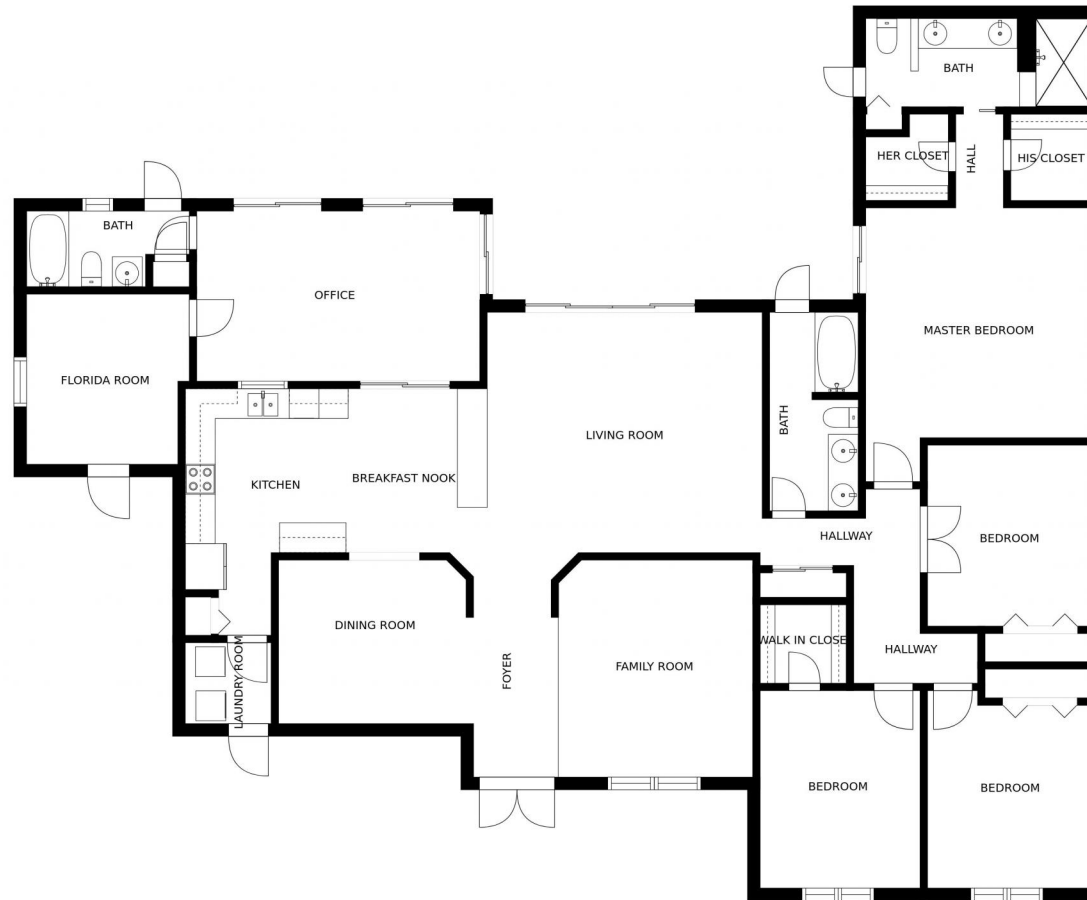

 Single Family

 2637 SQFT

 5 Beds

 3 Baths

Brahim (Brian) Lyousssefi
754-246-1872
a-zrealtyservices@hotmail.com

Scan code
for more
property
details

SIZES AND DIMENSIONS ARE APPROXIMATE, ACTUAL MAY VARY.

Disclaimer: Sizes and Dimensions are Approximate, Actual May Vary.