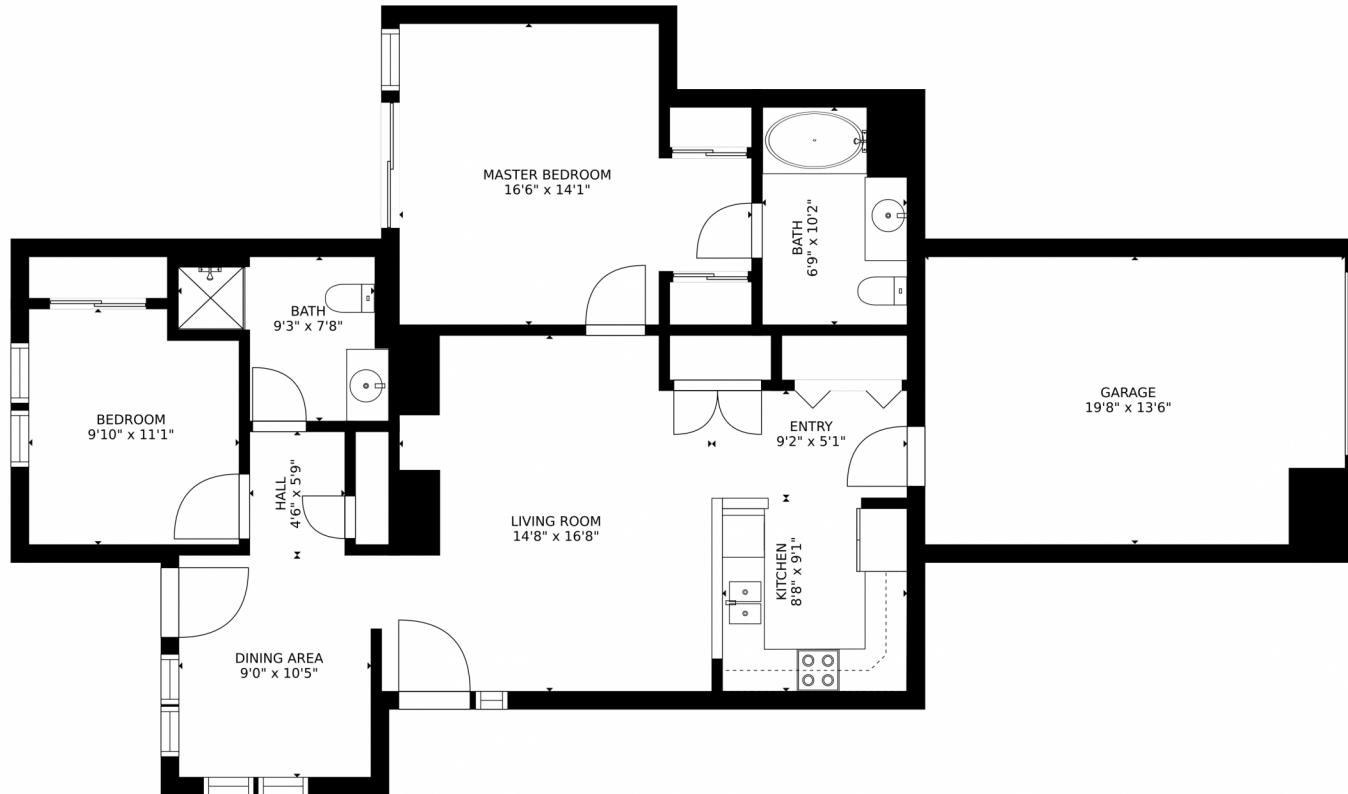

 Single Family

 1096 SQFT

 2 Beds

 2 Baths

Taylor Haas
303-665-7368
taylorh@coloradorpm.com
<https://www.coloradorpm.com/available-rental-properties-denver>

18801 East Water Drive, Aurora, CO 80013 – Main

GROSS INTERNAL AREA
FLOOR 1: 1041 sq. ft. EXCLUDED AREAS:
GARAGE: 266 sq. ft
TOTAL: 1041 sq. ft
SIZES AND DIMENSIONS ARE APPROXIMATE, ACTUAL MAY VARY.