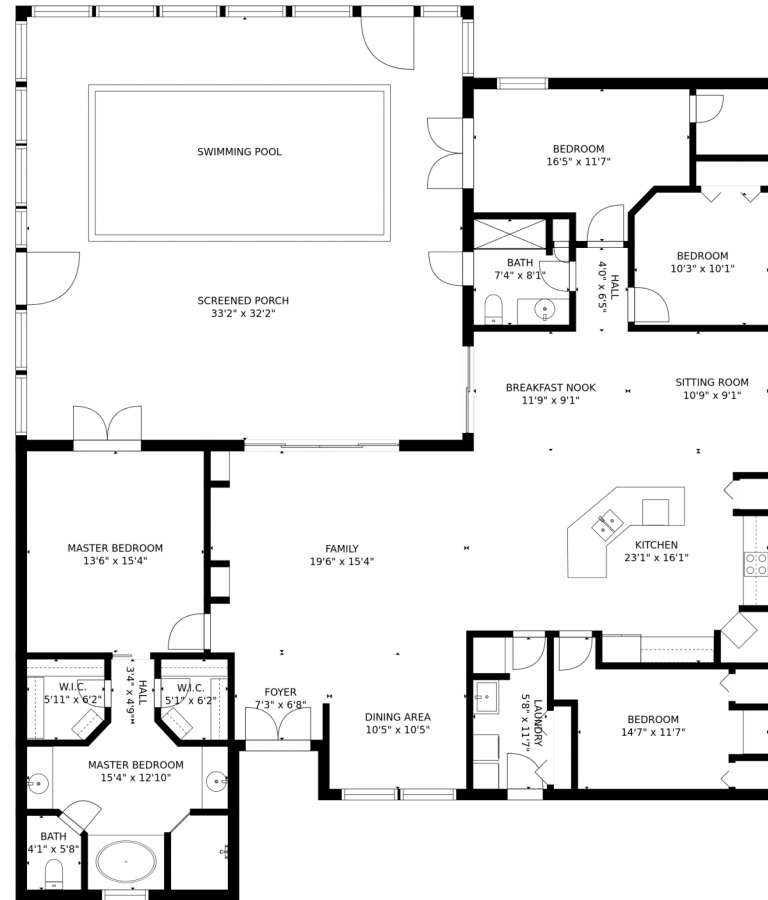

326 Southwest Ridgecrest Drive  
Port St. Lucie, FL 34953

 Single Family

 2465 SQFT

 4 Beds

 2 Baths

**Karin Gambon**  
772-579-7383  
coastalkarin@yahoo.com

SIZES AND DIMENSIONS ARE APPROXIMATE, ACTUAL MAY VARY.

Disclaimer: Sizes and Dimensions are Approximate, Actual May Vary.

**Karin Gambon**  
772-579-7383  
coastalkarin@yahoo.com