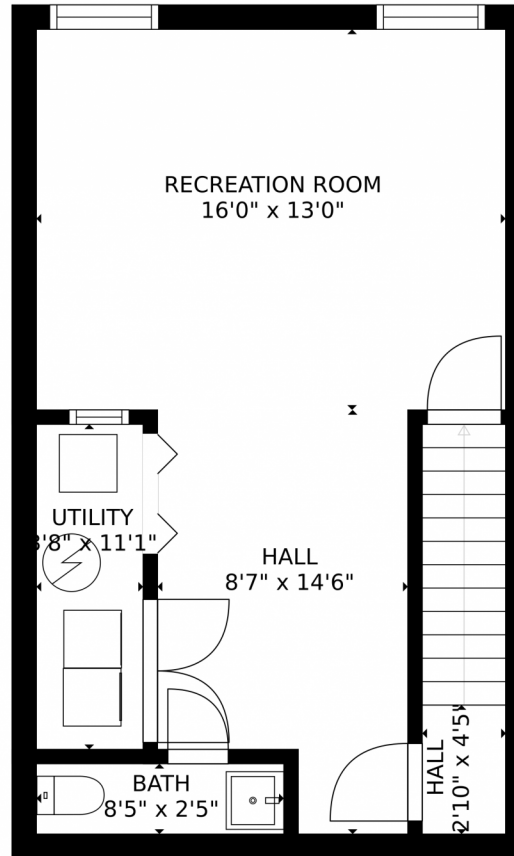

# 4275 Hunting Meadows Circle, Colorado Springs, CO 80916 – All Levels

FLOOR 2

GROSS INTERNAL AREA  
FLOOR 1: 440 sq. ft. FLOOR 2: 454 sq. ft.  
FLOOR 3: 469 sq. ft. EXCLUDED AREAS:  
PATIO: 169 sq. ft. PORCH: 29 sq. ft.  
GARAGE: 187 sq. ft.  
TOTAL: 1363 sq. ft.

SIZES AND DIMENSIONS ARE APPROXIMATE, ACTUAL MAY VARY.

Disclaimer: Sizes and Dimensions are Approximate, Actual May Vary.

**Taylor Haas**

303-665-7368

taylorh@coloradorpm.com

<https://www.coloradorpm.com/available-rental-properties-denver>

Scan code  
for more  
property  
details

4275 Hunting Meadows Circle, Colorado Springs, CO 80916 – Lower Level

GROSS INTERNAL AREA  
FLOOR 1: 440 sq. ft. FLOOR 2: 454 sq. ft.  
FLOOR 3: 469 sq. ft. EXCLUDED AREAS:  
PATIO: 169 sq. ft. PORCH: 29 sq. ft.  
GARAGE: 187 sq. ft.  
TOTAL: 1363 sq. ft.  
SIZES AND DIMENSIONS ARE APPROXIMATE, ACTUAL MAY VARY.