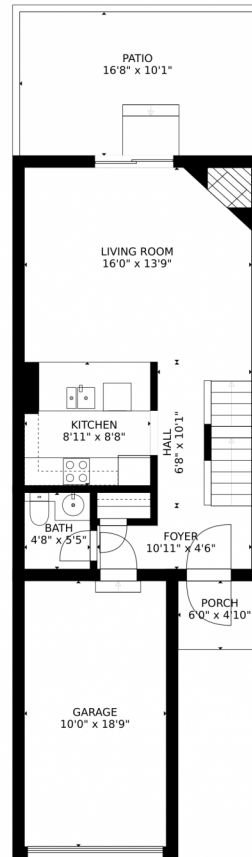

# 4275 Hunting Meadows Circle, Colorado Springs, CO 80916 – All Levels

FLOOR 2

GROSS INTERNAL AREA  
FLOOR 1: 440 sq. ft. FLOOR 2: 454 sq. ft.  
FLOOR 3: 469 sq. ft. EXCLUDED AREAS:  
PATIO: 169 sq. ft. PORCH: 29 sq. ft.  
GARAGE: 187 sq. ft.  
TOTAL: 1363 sq. ft.

Scan code  
for more  
property  
details

4275 Hunting Meadows Circle, Colorado Springs, CO 80916 – Lower Level

GROSS INTERNAL AREA  
FLOOR 1: 440 sq. ft. FLOOR 2: 454 sq. ft.  
FLOOR 3: 469 sq. ft. EXCLUDED AREAS:  
PATIO: 169 sq. ft. PORCH: 29 sq. ft.  
GARAGE: 187 sq. ft.  
TOTAL: 1363 sq. ft.  
SIZES AND DIMENSIONS ARE APPROXIMATE, ACTUAL MAY VARY.

# 4275 Hunting Meadows Circle, Colorado Springs, CO 80916 – Main Level

GROSS INTERNAL AREA  
FLOOR 1: 440 sq. ft. FLOOR 2: 454 sq. ft.  
FLOOR 3: 469 sq. ft. EXCLUDED AREAS:  
PATIO: 169 sq. ft. PORCH: 29 sq. ft.  
GARAGE: 187 sq. ft.  
TOTAL: 1363 sq. ft.  
SIZES AND DIMENSIONS ARE APPROXIMATE, ACTUAL MAY VARY.

GROSS INTERNAL AREA  
FLOOR 1: 440 sq. ft. FLOOR 2: 454 sq. ft.  
FLOOR 3: 469 sq. ft. EXCLUDED AREAS:  
PATIO: 169 sq. ft. PORCH: 29 sq. ft.  
GARAGE: 187 sq. ft.  
TOTAL: 1363 sq. ft.  
SIZES AND DIMENSIONS ARE APPROXIMATE, ACTUAL MAY VARY.