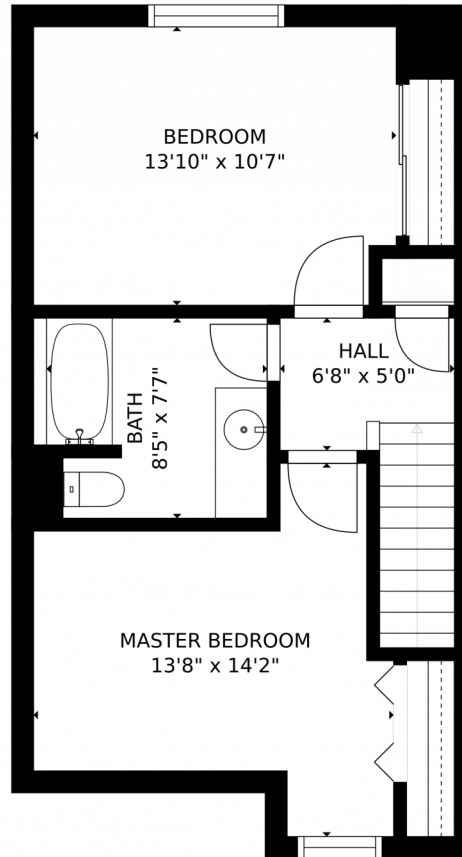

# 4275 Hunting Meadows Circle, Colorado Springs, CO 80916 – Main Level

GROSS INTERNAL AREA  
FLOOR 1: 440 sq. ft. FLOOR 2: 454 sq. ft.  
FLOOR 3: 469 sq. ft. EXCLUDED AREAS:  
PATIO: 169 sq. ft. PORCH: 29 sq. ft.  
GARAGE: 187 sq. ft.  
TOTAL: 1363 sq. ft.  
SIZES AND DIMENSIONS ARE APPROXIMATE, ACTUAL MAY VARY.

GROSS INTERNAL AREA  
FLOOR 1: 440 sq. ft. FLOOR 2: 454 sq. ft.  
FLOOR 3: 469 sq. ft. EXCLUDED AREAS:  
PATIO: 169 sq. ft. PORCH: 29 sq. ft.  
GARAGE: 187 sq. ft.  
TOTAL: 1363 sq. ft.  
SIZES AND DIMENSIONS ARE APPROXIMATE, ACTUAL MAY VARY.