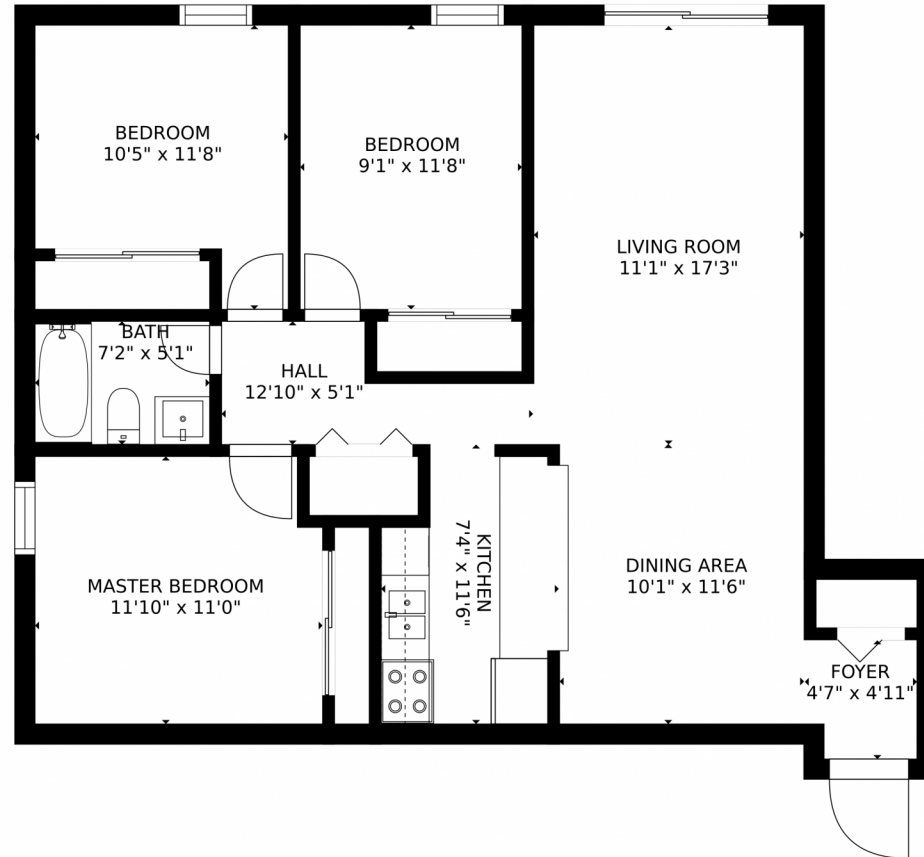

 Condominium

 957 SQFT

 3 Beds

 1 Baths

**Taylor Haas**  
303-665-7368  
taylorh@coloradorpm.com  
<https://www.coloradorpm.com/available-rental-properties-denver>

Scan code  
for more  
property  
details

GROSS INTERNAL AREA  
FLOOR 1: 943 sq. ft  
TOTAL: 943 sq. ft  
SIZES AND DIMENSIONS ARE APPROXIMATE, ACTUAL MAY VARY.

Disclaimer: Sizes and Dimensions are Approximate, Actual May Vary.

**Taylor Haas**  
303-665-7368  
taylorh@coloradorpm.com  
<https://www.coloradorpm.com/available-rental-properties-denver>