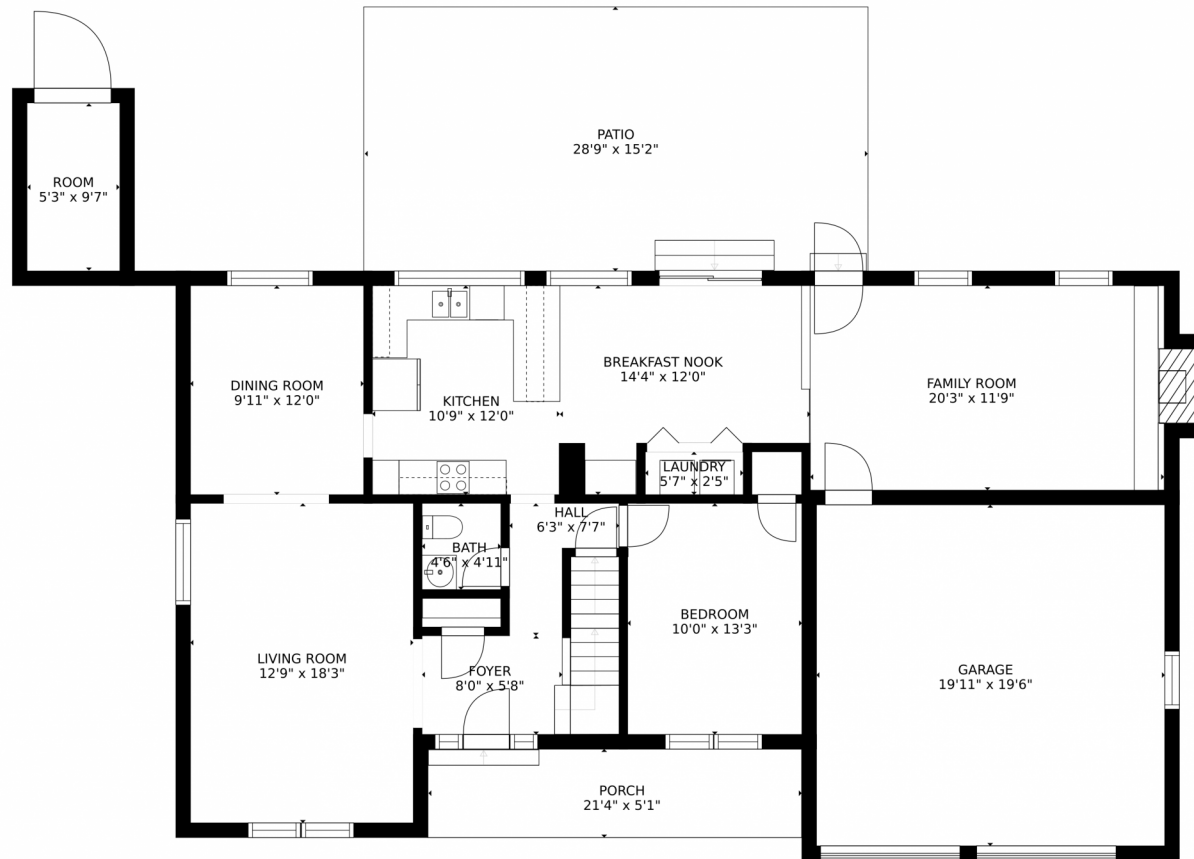

GROSS INTERNAL AREA
FLOOR 1: 962 sq. ft, FLOOR 2: 1253 sq. ft
FLOOR 3: 903 sq. ft, EXCLUDED AREAS:
PATIO: 436 sq. ft, PORCH: 108 sq. ft
GARAGE: 389 sq. ft
TOTAL: 3119 sq. ft
SIZES AND DIMENSIONS ARE APPROXIMATE, ACTUAL MAY VARY.

12244 West 68th Place, Arvada, CO 80004 – Lower Level

GROSS INTERNAL AREA
FLOOR 1: 962 sq. ft, FLOOR 2: 1253 sq. ft
FLOOR 3: 903 sq. ft, EXCLUDED AREAS:
PATIO: 436 sq. ft, PORCH: 108 sq. ft
GARAGE: 389 sq. ft
TOTAL: 3119 sq. ft
SIZES AND DIMENSIONS ARE APPROXIMATE, ACTUAL MAY VARY.