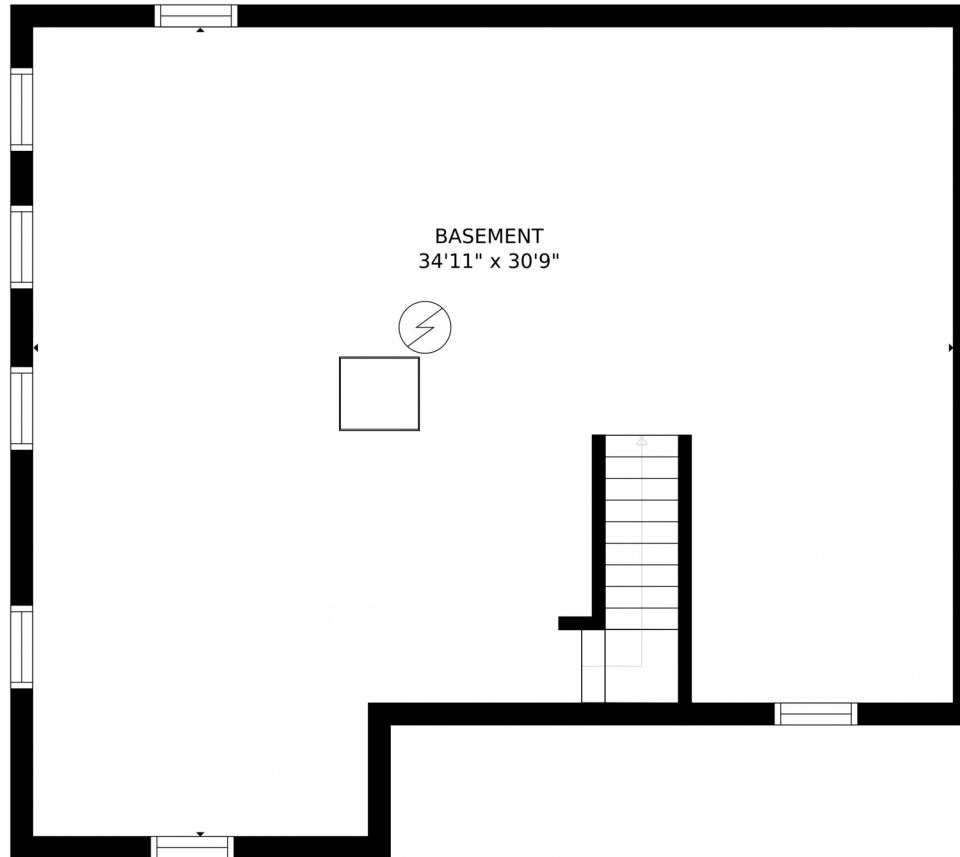

GROSS INTERNAL AREA
FLOOR 1: 962 sq. ft, FLOOR 2: 1253 sq. ft
FLOOR 3: 903 sq. ft, EXCLUDED AREAS:
PATIO: 436 sq. ft, PORCH: 108 sq. ft
GARAGE: 389 sq. ft
TOTAL: 3119 sq. ft
SIZES AND DIMENSIONS ARE APPROXIMATE, ACTUAL MAY VARY.

12244 West 68th Place, Arvada, CO 80004 – Lower Level

GROSS INTERNAL AREA
FLOOR 1: 962 sq. ft, FLOOR 2: 1253 sq. ft
FLOOR 3: 903 sq. ft, EXCLUDED AREAS:
PATIO: 436 sq. ft, PORCH: 108 sq. ft
GARAGE: 389 sq. ft
TOTAL: 3119 sq. ft
SIZES AND DIMENSIONS ARE APPROXIMATE, ACTUAL MAY VARY.