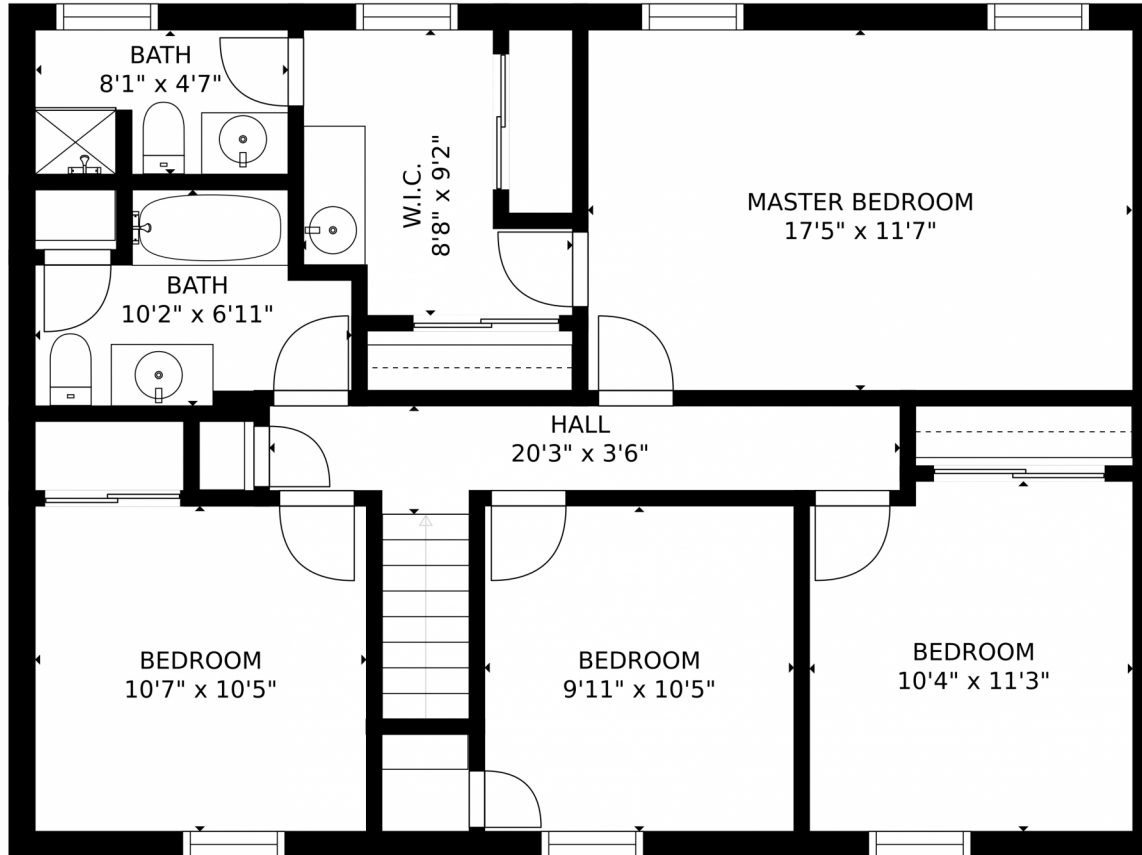

12244 West 68th Place, Arvada, CO 80004 – Lower Level

GROSS INTERNAL AREA
FLOOR 1: 962 sq. ft, FLOOR 2: 1253 sq. ft
FLOOR 3: 903 sq. ft, EXCLUDED AREAS:
PATIO: 436 sq. ft, PORCH: 108 sq. ft
GARAGE: 389 sq. ft
TOTAL: 3119 sq. ft
SIZES AND DIMENSIONS ARE APPROXIMATE, ACTUAL MAY VARY.

GROSS INTERNAL AREA
FLOOR 1: 962 sq. ft, FLOOR 2: 1253 sq. ft
FLOOR 3: 903 sq. ft, EXCLUDED AREAS:
PATIO: 436 sq. ft, PORCH: 108 sq. ft
GARAGE: 389 sq. ft
TOTAL: 3119 sq. ft
SIZES AND DIMENSIONS ARE APPROXIMATE, ACTUAL MAY VARY.