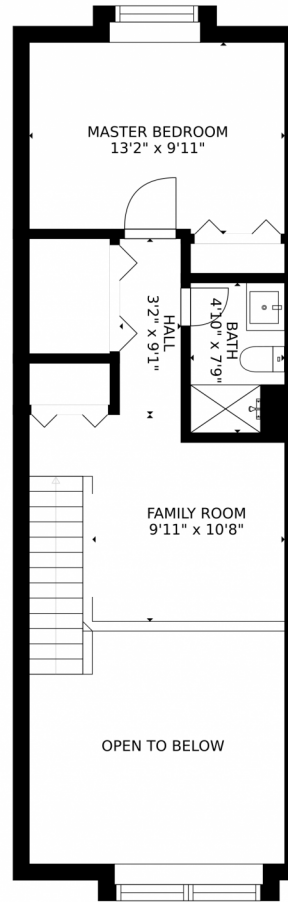

SIZES AND DIMENSIONS ARE APPROXIMATE, ACTUAL MAY VARY.

Disclaimer: Sizes and Dimensions are Approximate, Actual May Vary.

Taylor Haas
303-665-7368
taylorh@coloradorpm.com
<https://www.coloradorpm.com/available-rental-properties-denv>

1885 South Quebec Way, Denver, CO 80231 — Main

SIZES AND DIMENSIONS ARE APPROXIMATE, ACTUAL MAY VARY.

Disclaimer: Sizes and Dimensions are Approximate, Actual May Vary.

Taylor Haas
303-665-7368
taylorh@coloradorpm.com
<https://www.coloradorpm.com/available-rental-properties-denver>

1885 South Quebec Way, Denver, CO 80231 — Second Floor

SIZES AND DIMENSIONS ARE APPROXIMATE, ACTUAL MAY VARY.

Disclaimer: Sizes and Dimensions are Approximate, Actual May Vary.

Taylor Haas
303-665-7368
taylorh@coloradorpm.com
<https://www.coloradorpm.com/available-rental-properties-denver>