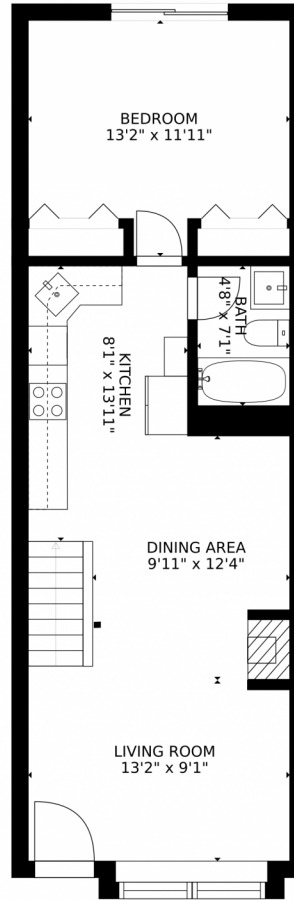

SIZES AND DIMENSIONS ARE APPROXIMATE, ACTUAL MAY VARY.

Disclaimer: Sizes and Dimensions are Approximate, Actual May Vary.

Taylor Haas
303-665-7368
taylorh@coloradorpm.com
<https://www.coloradorpm.com/available-rental-properties-denv>

1885 South Quebec Way, Denver, CO 80231 — Main

SIZES AND DIMENSIONS ARE APPROXIMATE, ACTUAL MAY VARY.

Disclaimer: Sizes and Dimensions are Approximate, Actual May Vary.

Taylor Haas
303-665-7368
taylorh@coloradorpm.com
<https://www.coloradorpm.com/available-rental-properties-denver>