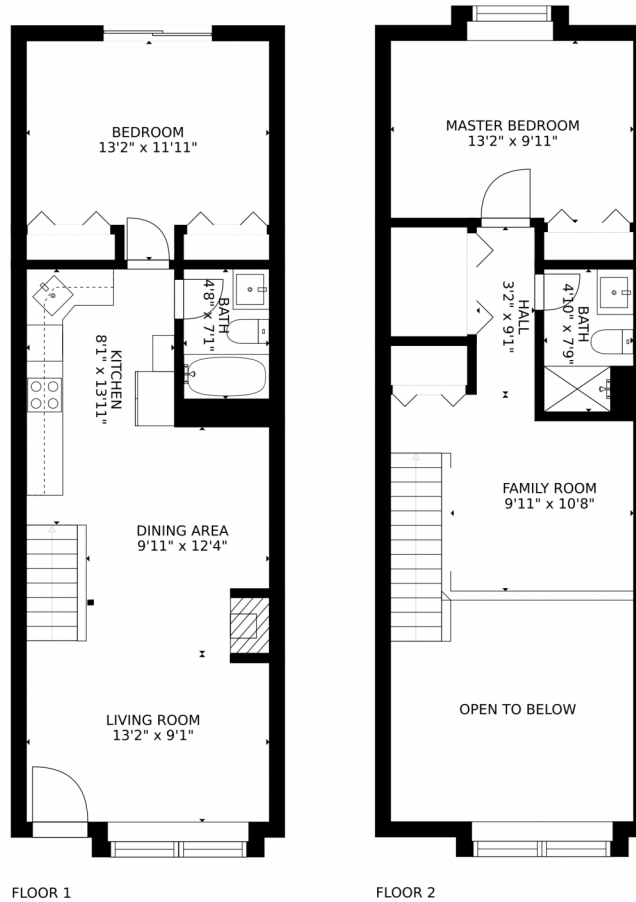

Condominium

1059 SQFT

Taylor Haas

303-665-7368

taylorh@coloradorpm.com

<https://www.coloradorpm.com/available-rental-properties-denver>

Scan code
for more
property
details

1885 South Quebec Way, Denver, CO 80231 — All Levels

SIZES AND DIMENSIONS ARE APPROXIMATE, ACTUAL MAY VARY.

Disclaimer: Sizes and Dimensions are Approximate, Actual May Vary.

Taylor Haas
303-665-7368
taylorh@coloradorpm.com
<https://www.coloradorpm.com/available-rental-properties-denv>