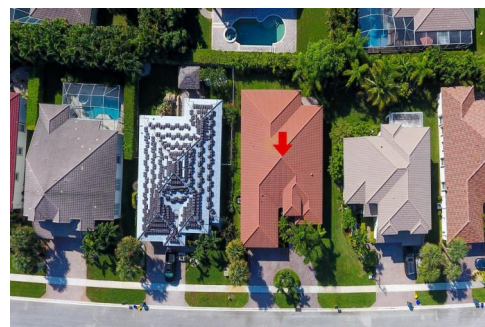

11166 Maritime Court
Wellington, FL 33449

MLS # R10754979
PRICE \$639,900

Single Family

3551 SQFT

5 Beds

3 Baths

2 Car

0.19 Acre

PROPERTY DETAILS

Lovely 5 bedroom, 3 bathroom single family home in Wellington! Located on a large lot and offers a spacious layout in a very convenient location. Upon entering this home you will find a spacious living room area leading to the kitchen with plenty of windows allowing for natural light and beautiful neutral paint throughout. In the kitchen you will find lots of wooden cabinets for storage space. The exterior of this home features a large lot that can be fenced-in complete with a spacious patio area. This home is perfect for outdoor entertaining. This home is conveniently located just minutes from major roadways, shopping, dining and more!