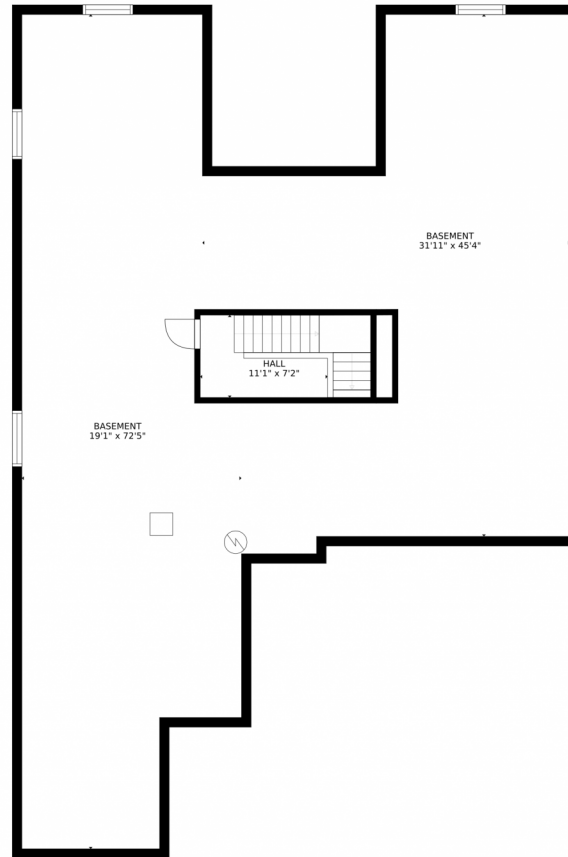

9402 Bear River Street
Littleton, CO 80125

Single Family

5074 SQFT

Jody Sheahan
303-229-0577
jodysheahan@comcast.net

Scan code
for more
property
details

9402 Bear River Street, Littleton, CO 80125 – All Levels

GROSS INTERNAL AREA
FLOOR 1: 2379 sq. ft, FLOOR 2: 2559 sq. ft
EXCLUDED AREAS: , PATIO: 163 sq. ft
PORCH: 64 sq. ft, GARAGE: 568 sq. ft
TOTAL: 4938 sq. ft
SIZES AND DIMENSIONS ARE APPROXIMATE, ACTUAL MAY VARY.

Disclaimer: Sizes and Dimensions are Approximate, Actual May Vary.

Jody Sheahan
303-229-0577
jodysheahan@comcast.net

Scan code
for more
property
details

9402 Bear River Street, Littleton, CO 80125 – Lower Level