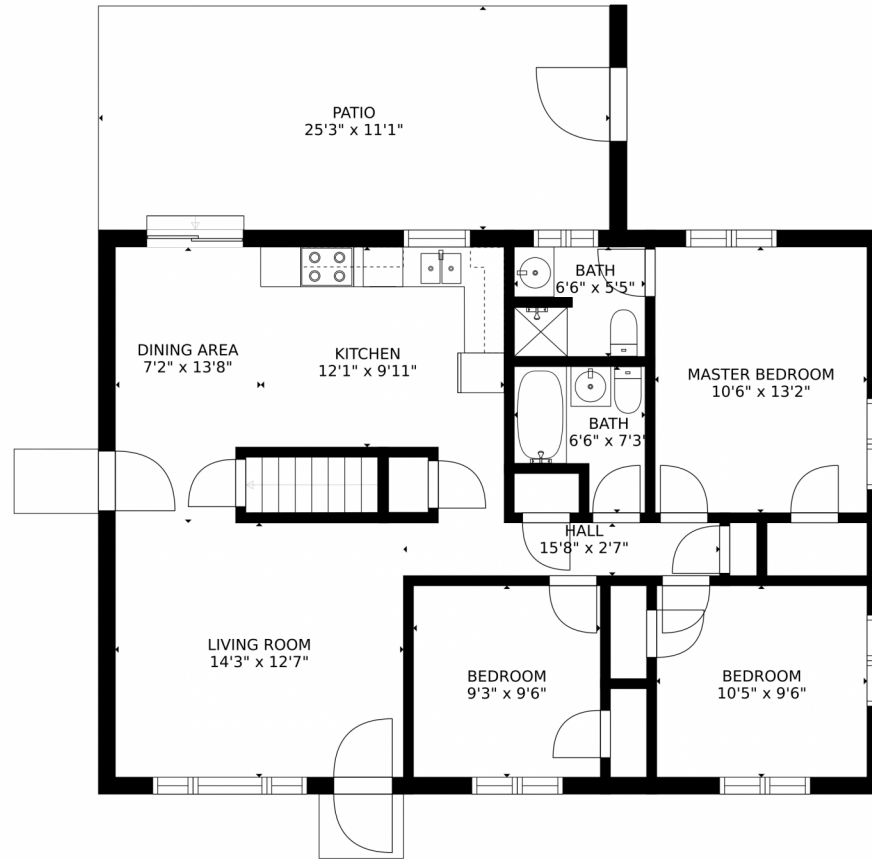

FLOOR 2

FLOOR 1

GROSS INTERNAL AREA
FLOOR 1: 976 sq. ft, FLOOR 2: 977 sq. ft
EXCLUDED AREAS: , PATIO: 281 sq. ft
TOTAL: 1953 sq. ft
SIZES AND DIMENSIONS ARE APPROXIMATE, ACTUAL MAY VARY.

Disclaimer: Sizes and Dimensions are Approximate, Actual May Vary.

GROSS INTERNAL AREA
FLOOR 1: 976 sq. ft. FLOOR 2: 977 sq. ft
EXCLUDED AREAS: , PATIO: 281 sq. ft
TOTAL: 1953 sq. ft
SIZES AND DIMENSIONS ARE APPROXIMATE, ACTUAL MAY VARY.

Disclaimer: Sizes and Dimensions are Approximate, Actual May Vary.

Taylor Haas
303-665-7368
taylorh@coloradorpm.com
<https://www.coloradorpm.com/available-rental-properties-denver>

6941 South Ash Circle, Centennial, CO 80122 – Main Level

GROSS INTERNAL AREA
FLOOR 1: 976 sq. ft. FLOOR 2: 977 sq. ft.
EXCLUDED AREAS: , PATIO: 281 sq. ft.
TOTAL: 1953 sq. ft.
SIZES AND DIMENSIONS ARE APPROXIMATE, ACTUAL MAY VARY.