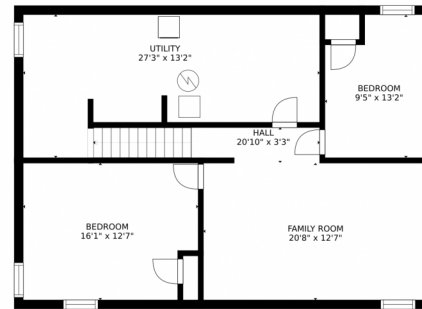

FLOOR 2

FLOOR 1

GROSS INTERNAL AREA
FLOOR 1: 976 sq. ft, FLOOR 2: 977 sq. ft
EXCLUDED AREAS: , PATIO: 281 sq. ft
TOTAL: 1953 sq. ft
SIZES AND DIMENSIONS ARE APPROXIMATE, ACTUAL MAY VARY.

Disclaimer: Sizes and Dimensions are Approximate, Actual May Vary.

GROSS INTERNAL AREA
FLOOR 1: 976 sq. ft. FLOOR 2: 977 sq. ft
EXCLUDED AREAS: , PATIO: 281 sq. ft
TOTAL: 1953 sq. ft
SIZES AND DIMENSIONS ARE APPROXIMATE, ACTUAL MAY VARY.

Disclaimer: Sizes and Dimensions are Approximate, Actual May Vary.

Taylor Haas
303-665-7368
taylorh@coloradorpm.com
<https://www.coloradorpm.com/available-rental-properties-denver>

6941 South Ash Circle, Centennial, CO 80122 – Main Level

GROSS INTERNAL AREA
FLOOR 1: 976 sq. ft. FLOOR 2: 977 sq. ft.
EXCLUDED AREAS: , PATIO: 281 sq. ft.
TOTAL: 1953 sq. ft.
SIZES AND DIMENSIONS ARE APPROXIMATE, ACTUAL MAY VARY.