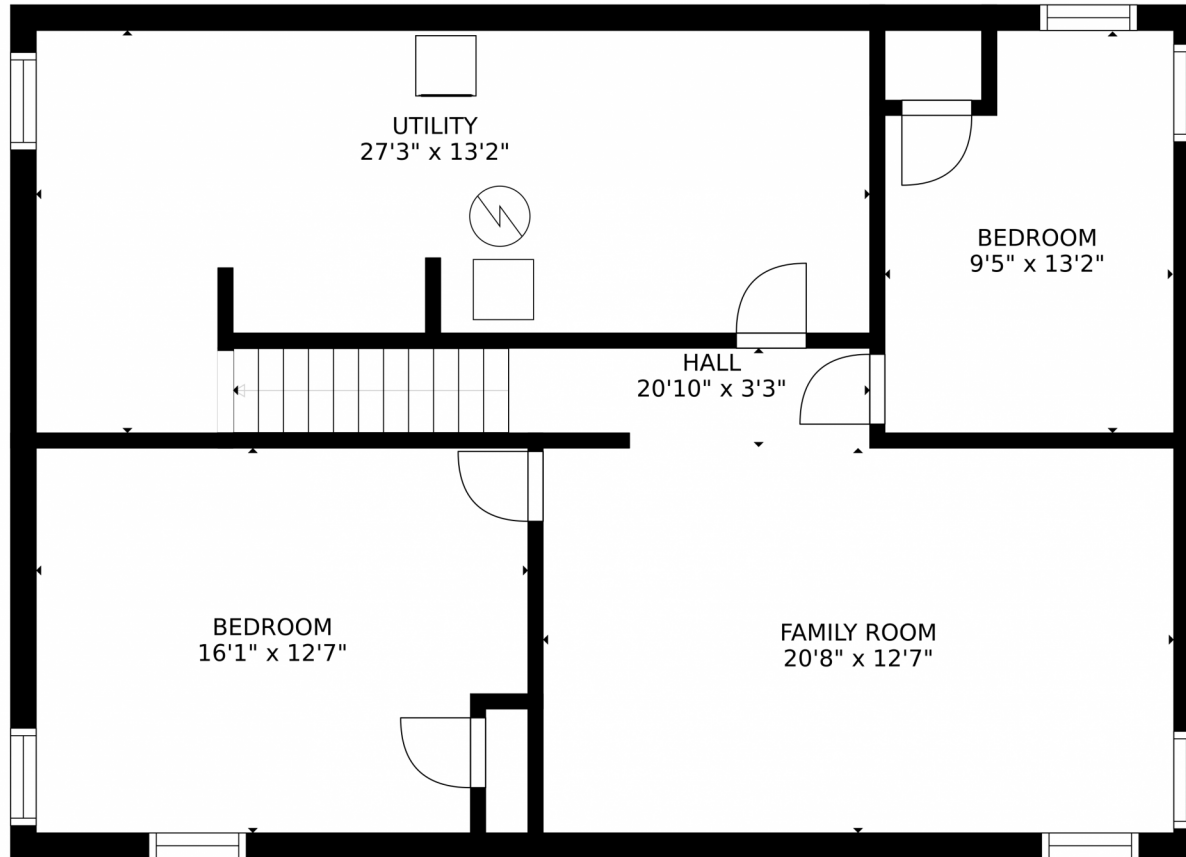

FLOOR 2

FLOOR 1

GROSS INTERNAL AREA
FLOOR 1: 976 sq. ft, FLOOR 2: 977 sq. ft
EXCLUDED AREAS: , PATIO: 281 sq. ft
TOTAL: 1953 sq. ft
SIZES AND DIMENSIONS ARE APPROXIMATE, ACTUAL MAY VARY.

Disclaimer: Sizes and Dimensions are Approximate, Actual May Vary.

GROSS INTERNAL AREA
FLOOR 1: 976 sq. ft. FLOOR 2: 977 sq. ft
EXCLUDED AREAS: , PATIO: 281 sq. ft
TOTAL: 1953 sq. ft
SIZES AND DIMENSIONS ARE APPROXIMATE, ACTUAL MAY VARY.

Disclaimer: Sizes and Dimensions are Approximate, Actual May Vary.

Taylor Haas
303-665-7368
taylorh@coloradorpm.com
<https://www.coloradorpm.com/available-rental-properties-denver>

6941 South Ash Circle, Centennial, CO 80122 – Main Level

GROSS INTERNAL AREA
FLOOR 1: 976 sq. ft. FLOOR 2: 977 sq. ft.
EXCLUDED AREAS: , PATIO: 281 sq. ft.
TOTAL: 1953 sq. ft.
SIZES AND DIMENSIONS ARE APPROXIMATE, ACTUAL MAY VARY.