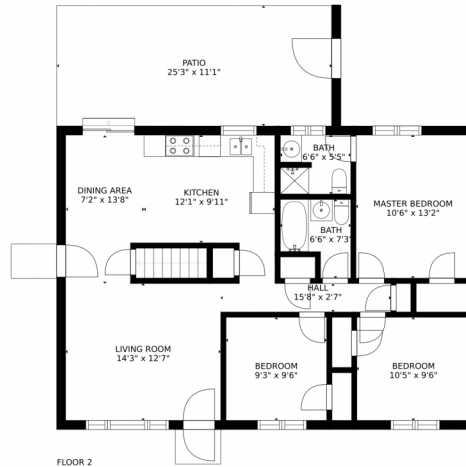

FLOOR 2

FLOOR 1

GROSS INTERNAL AREA
FLOOR 1: 976 sq. ft, FLOOR 2: 977 sq. ft
EXCLUDED AREAS: , PATIO: 281 sq. ft
TOTAL: 1953 sq. ft
SIZES AND DIMENSIONS ARE APPROXIMATE, ACTUAL MAY VARY.

Disclaimer: Sizes and Dimensions are Approximate, Actual May Vary.

GROSS INTERNAL AREA
FLOOR 1: 976 sq. ft. FLOOR 2: 977 sq. ft
EXCLUDED AREAS: , PATIO: 281 sq. ft
TOTAL: 1953 sq. ft
SIZES AND DIMENSIONS ARE APPROXIMATE, ACTUAL MAY VARY.

Disclaimer: Sizes and Dimensions are Approximate, Actual May Vary.

Taylor Haas
303-665-7368
taylorh@coloradorpm.com
<https://www.coloradorpm.com/available-rental-properties-denver>

6941 South Ash Circle, Centennial, CO 80122 – Main Level

GROSS INTERNAL AREA
FLOOR 1: 976 sq. ft. FLOOR 2: 977 sq. ft.
EXCLUDED AREAS: , PATIO: 281 sq. ft.
TOTAL: 1953 sq. ft.
SIZES AND DIMENSIONS ARE APPROXIMATE, ACTUAL MAY VARY.