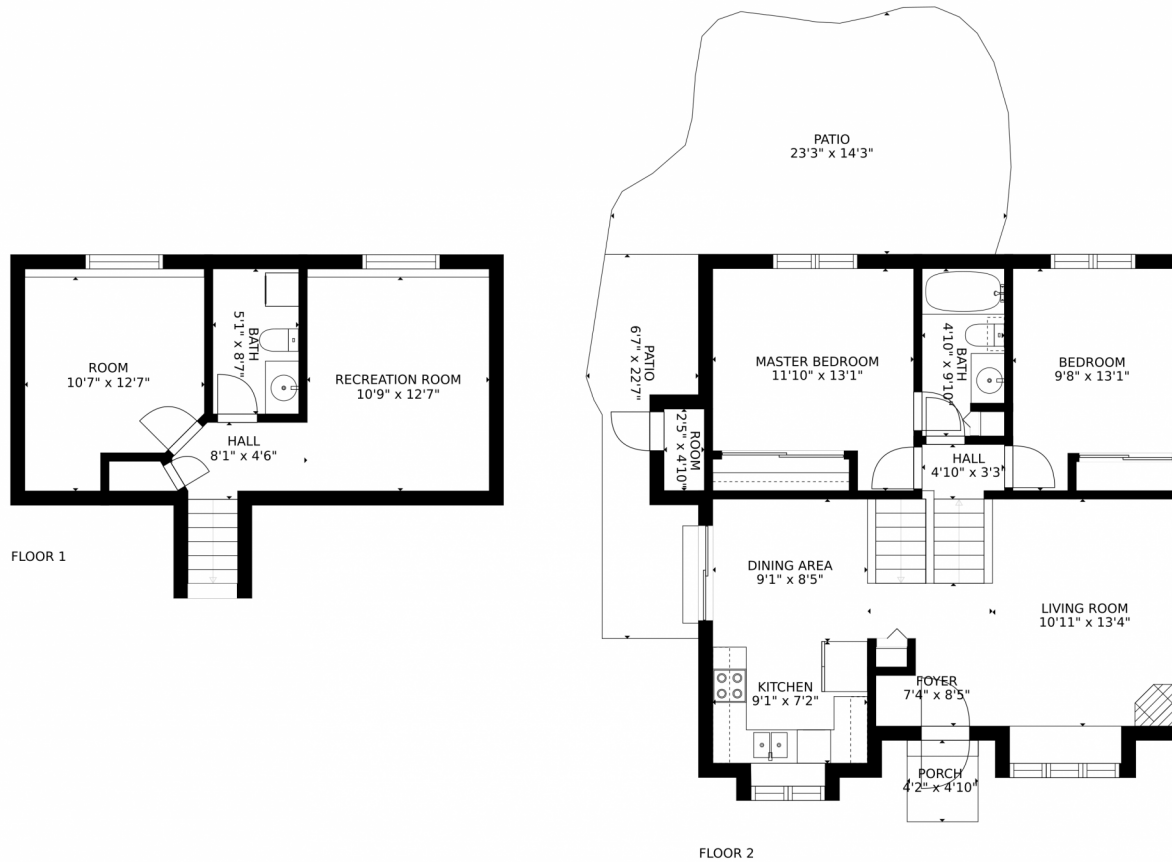

GROSS INTERNAL AREA
FLOOR 1: 374 sq. ft, FLOOR 2: 791 sq. ft
EXCLUDED AREAS: , PATIO: 391 sq. ft
PORCH: 20 sq. ft
TOTAL: 1165 sq. ft
SIZES AND DIMENSIONS ARE APPROXIMATE, ACTUAL MAY VARY.

Disclaimer: Sizes and Dimensions are Approximate, Actual May Vary.

GROSS INTERNAL AREA
FLOOR 1: 374 sq. ft. FLOOR 2: 791 sq. ft
EXCLUDED AREAS: , PATIO: 391 sq. ft
PORCH: 20 sq. ft
TOTAL: 1165 sq. ft
SIZES AND DIMENSIONS ARE APPROXIMATE, ACTUAL MAY VARY.

Disclaimer: Sizes and Dimensions are Approximate, Actual May Vary.