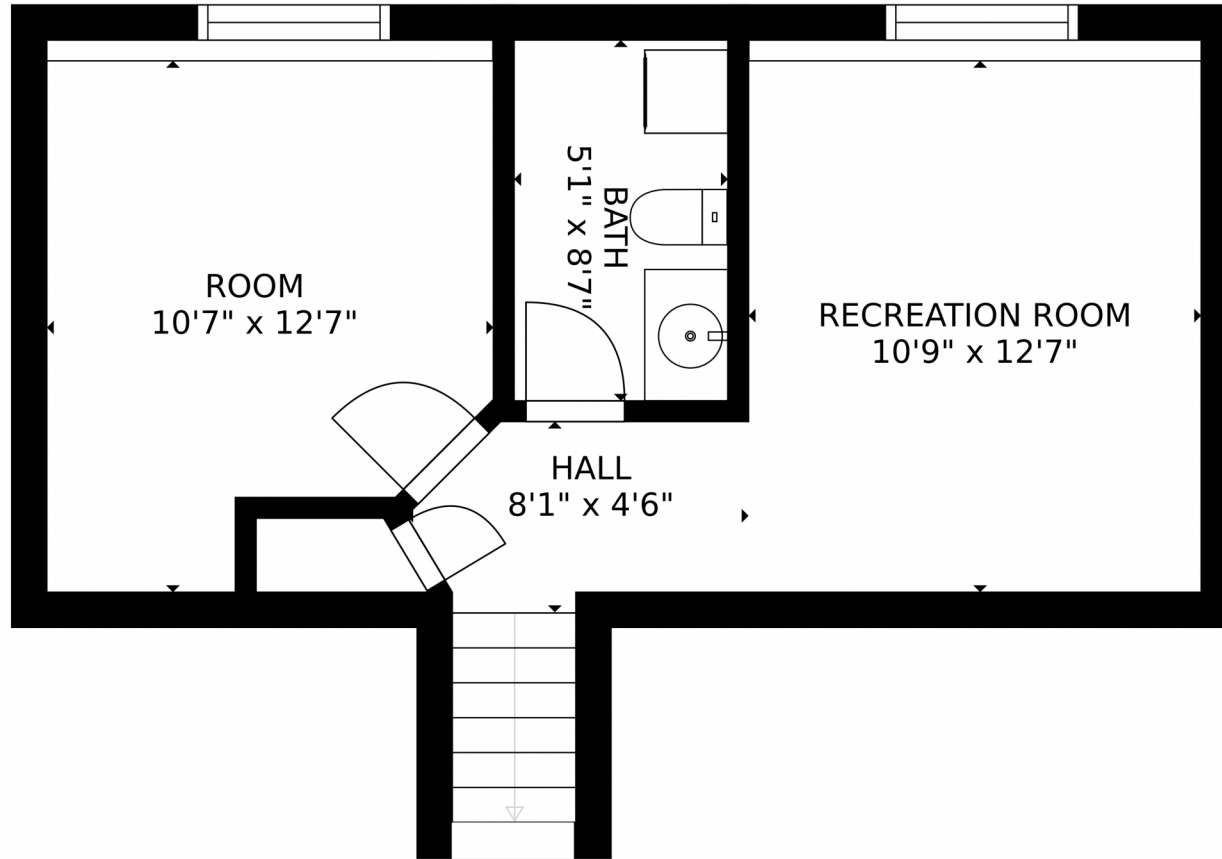

GROSS INTERNAL AREA
FLOOR 1: 374 sq. ft, FLOOR 2: 791 sq. ft
EXCLUDED AREAS: , PATIO: 391 sq. ft
PORCH: 20 sq. ft
TOTAL: 1165 sq. ft
SIZES AND DIMENSIONS ARE APPROXIMATE, ACTUAL MAY VARY.

Disclaimer: Sizes and Dimensions are Approximate, Actual May Vary.

GROSS INTERNAL AREA
FLOOR 1: 374 sq. ft. FLOOR 2: 791 sq. ft
EXCLUDED AREAS: , PATIO: 391 sq. ft
PORCH: 20 sq. ft
TOTAL: 1165 sq. ft
SIZES AND DIMENSIONS ARE APPROXIMATE, ACTUAL MAY VARY.

Disclaimer: Sizes and Dimensions are Approximate, Actual May Vary.

Taylor Haas
303-665-7368
taylorh@coloradorpm.com
<https://www.coloradorpm.com/available-rental-properties-denv>

16901 East Chenango Avenue, Aurora, CO 80015 – Main Level

GROSS INTERNAL AREA
FLOOR 1: 374 sq. ft. FLOOR 2: 791 sq. ft
EXCLUDED AREAS: , PATIO: 391 sq. ft
PORCH: 20 sq. ft
TOTAL: 1165 sq. ft
SIZES AND DIMENSIONS ARE APPROXIMATE, ACTUAL MAY VARY.