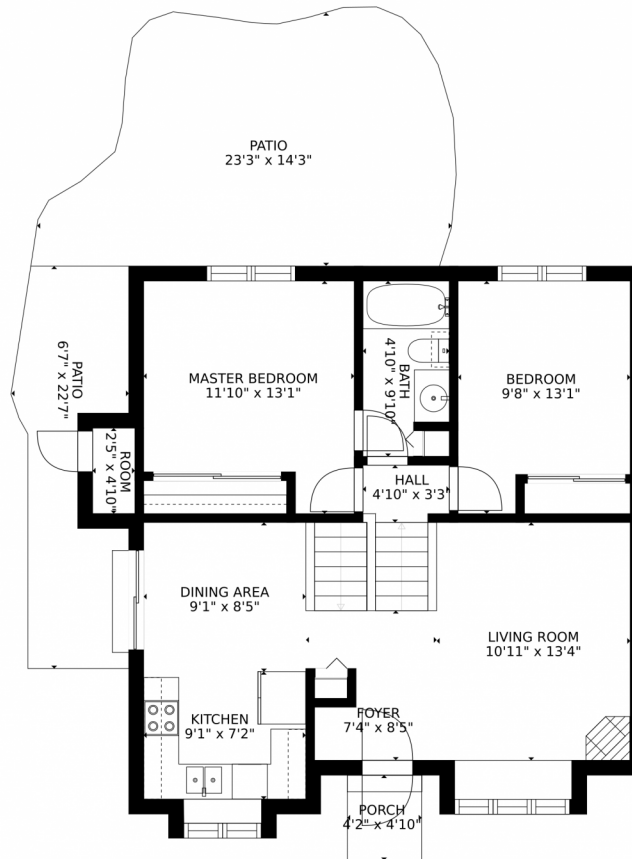

GROSS INTERNAL AREA
FLOOR 1: 374 sq. ft, FLOOR 2: 791 sq. ft
EXCLUDED AREAS: , PATIO: 391 sq. ft
PORCH: 20 sq. ft
TOTAL: 1165 sq. ft
SIZES AND DIMENSIONS ARE APPROXIMATE, ACTUAL MAY VARY.

Disclaimer: Sizes and Dimensions are Approximate, Actual May Vary.

GROSS INTERNAL AREA
FLOOR 1: 374 sq. ft. FLOOR 2: 791 sq. ft
EXCLUDED AREAS: , PATIO: 391 sq. ft
PORCH: 20 sq. ft
TOTAL: 1165 sq. ft
SIZES AND DIMENSIONS ARE APPROXIMATE, ACTUAL MAY VARY.

Disclaimer: Sizes and Dimensions are Approximate, Actual May Vary.

Taylor Haas
303-665-7368
taylorh@coloradorpm.com
<https://www.coloradorpm.com/available-rental-properties-denv>

16901 East Chenango Avenue, Aurora, CO 80015 – Main Level

GROSS INTERNAL AREA
FLOOR 1: 374 sq. ft. FLOOR 2: 791 sq. ft
EXCLUDED AREAS: , PATIO: 391 sq. ft
PORCH: 20 sq. ft
TOTAL: 1165 sq. ft
SIZES AND DIMENSIONS ARE APPROXIMATE, ACTUAL MAY VARY.