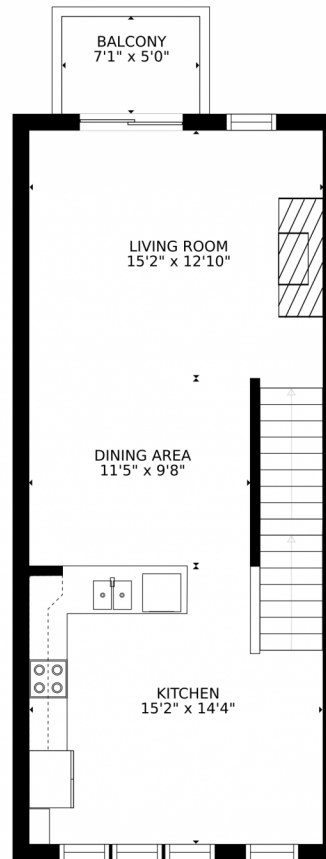

GROSS INTERNAL AREA
FLOOR 1: 117 sq. ft. FLOOR 2: 561 sq. ft
FLOOR 3: 587 sq. ft. EXCLUDED AREAS:
PORCH: 18 sq. ft. GARAGE: 390 sq. ft
BALCONY: 36 sq. ft
TOTAL: 1264 sq. ft
SIZES AND DIMENSIONS ARE APPROXIMATE, ACTUAL MAY VARY.

Disclaimer: Sizes and Dimensions are Approximate, Actual May Vary.

Taylor Haas
303-665-7368
taylorh@coloradorpm.com
<https://www.coloradorpm.com/available-rental-properties-denver>

2943 West Riverwalk Circle, Littleton, CO 80123 – Main Level

GROSS INTERNAL AREA
FLOOR 1: 117 sq. ft. FLOOR 2: 561 sq. ft.
FLOOR 3: 587 sq. ft. EXCLUDED AREAS:
PORCH: 18 sq. ft. GARAGE: 390 sq. ft.
BALCONY: 36 sq. ft.
TOTAL: 1264 sq. ft.
SIZES AND DIMENSIONS ARE APPROXIMATE, ACTUAL MAY VARY.