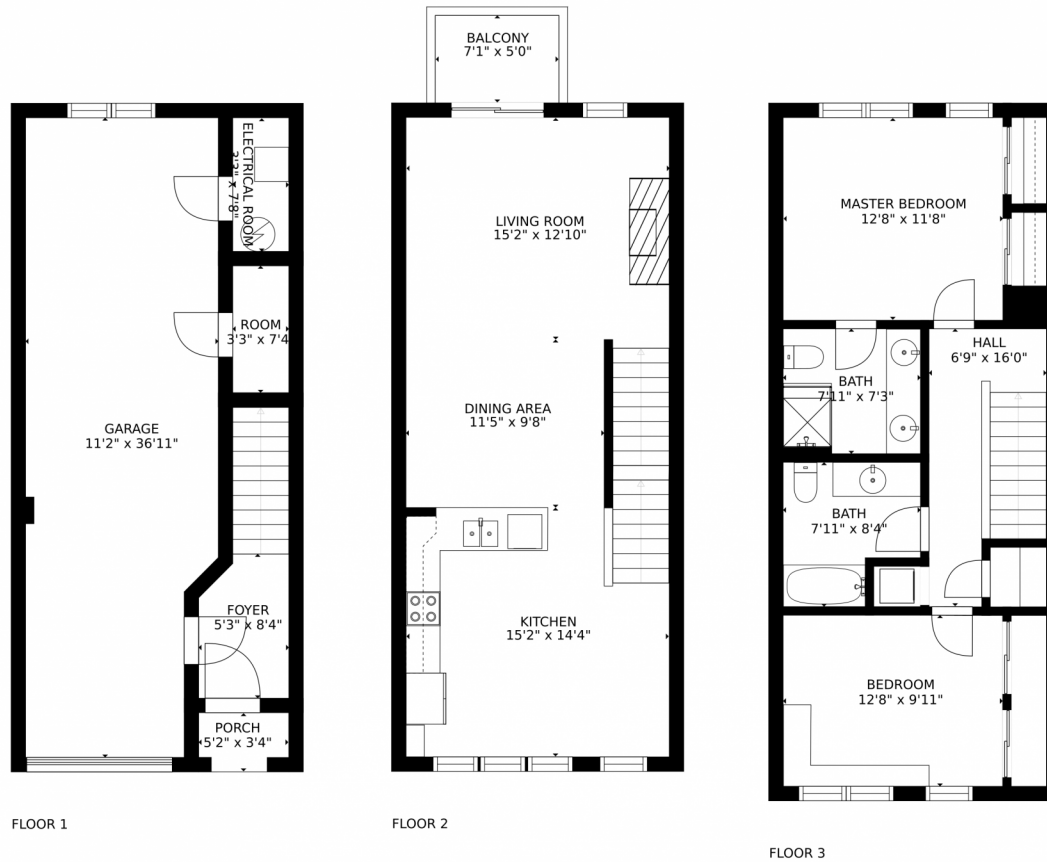

 Townhouse

 1278 SQFT

 2 Beds

 2 Baths

Taylor Haas
303-665-7368
taylorh@coloradorpm.com
<https://www.coloradorpm.com/available-rental-properties-denver>

2943 West Riverwalk Circle, Littleton, CO 80123 – All Levels

GROSS INTERNAL AREA
FLOOR 1: 117 sq. ft. FLOOR 2: 561 sq. ft
FLOOR 3: 587 sq. ft. EXCLUDED AREAS:
PORCH: 18 sq. ft. GARAGE: 390 sq. ft
BALCONY: 36 sq. ft
TOTAL: 1264 sq. ft
SIZES AND DIMENSIONS ARE APPROXIMATE, ACTUAL MAY VARY.

GROSS INTERNAL AREA
FLOOR 1: 117 sq. ft. FLOOR 2: 561 sq. ft.
FLOOR 3: 587 sq. ft. EXCLUDED AREAS:
PORCH: 18 sq. ft. GARAGE: 390 sq. ft.
BALCONY: 36 sq. ft.
TOTAL: 1264 sq. ft.
SIZES AND DIMENSIONS ARE APPROXIMATE, ACTUAL MAY VARY.