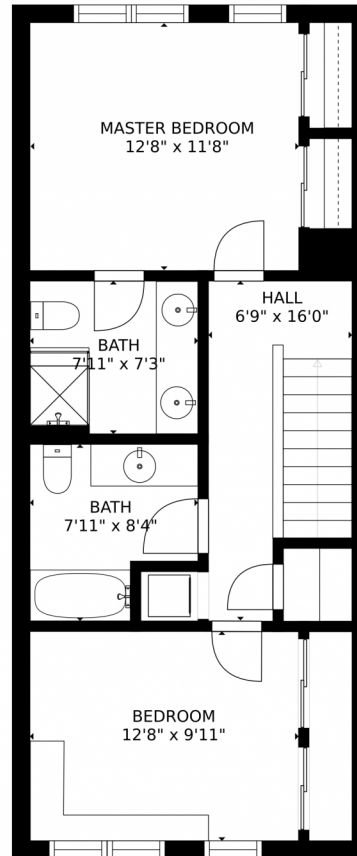

GROSS INTERNAL AREA
FLOOR 1: 117 sq. ft. FLOOR 2: 561 sq. ft
FLOOR 3: 587 sq. ft. EXCLUDED AREAS:
PORCH: 18 sq. ft. GARAGE: 390 sq. ft
BALCONY: 36 sq. ft
TOTAL: 1264 sq. ft
SIZES AND DIMENSIONS ARE APPROXIMATE, ACTUAL MAY VARY.

GROSS INTERNAL AREA
FLOOR 1: 117 sq. ft. FLOOR 2: 561 sq. ft.
FLOOR 3: 587 sq. ft. EXCLUDED AREAS:
PORCH: 18 sq. ft. GARAGE: 390 sq. ft.
BALCONY: 36 sq. ft.
TOTAL: 1264 sq. ft.
SIZES AND DIMENSIONS ARE APPROXIMATE, ACTUAL MAY VARY.

Disclaimer: Sizes and Dimensions are Approximate, Actual May Vary.

Taylor Haas
303-665-7368
taylorh@coloradorpm.com
<https://www.coloradorpm.com/available-rental-properties-denver>

2943 West Riverwalk Circle, Littleton, CO 80123 – Upper Level