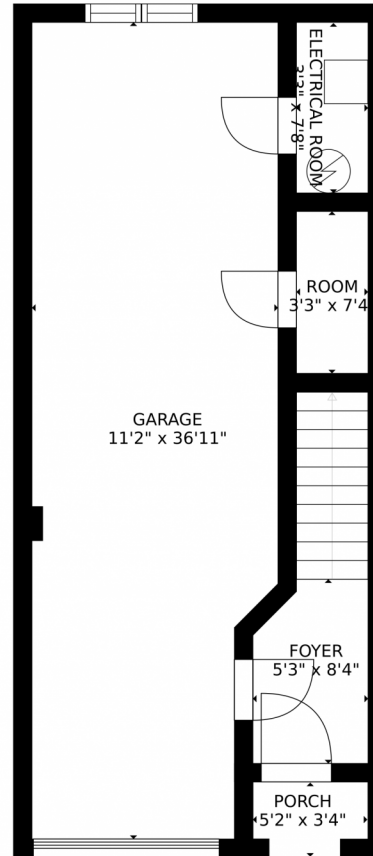

GROSS INTERNAL AREA
FLOOR 1: 117 sq. ft. FLOOR 2: 561 sq. ft
FLOOR 3: 587 sq. ft. EXCLUDED AREAS:
PORCH: 18 sq. ft. GARAGE: 390 sq. ft
BALCONY: 36 sq. ft
TOTAL: 1264 sq. ft
SIZES AND DIMENSIONS ARE APPROXIMATE, ACTUAL MAY VARY.

Disclaimer: Sizes and Dimensions are Approximate, Actual May Vary.

Taylor Haas
303-665-7368
taylorh@coloradorpm.com
<https://www.coloradorpm.com/available-rental-properties-denver>

2943 West Riverwalk Circle, Littleton, CO 80123 – Lower Level