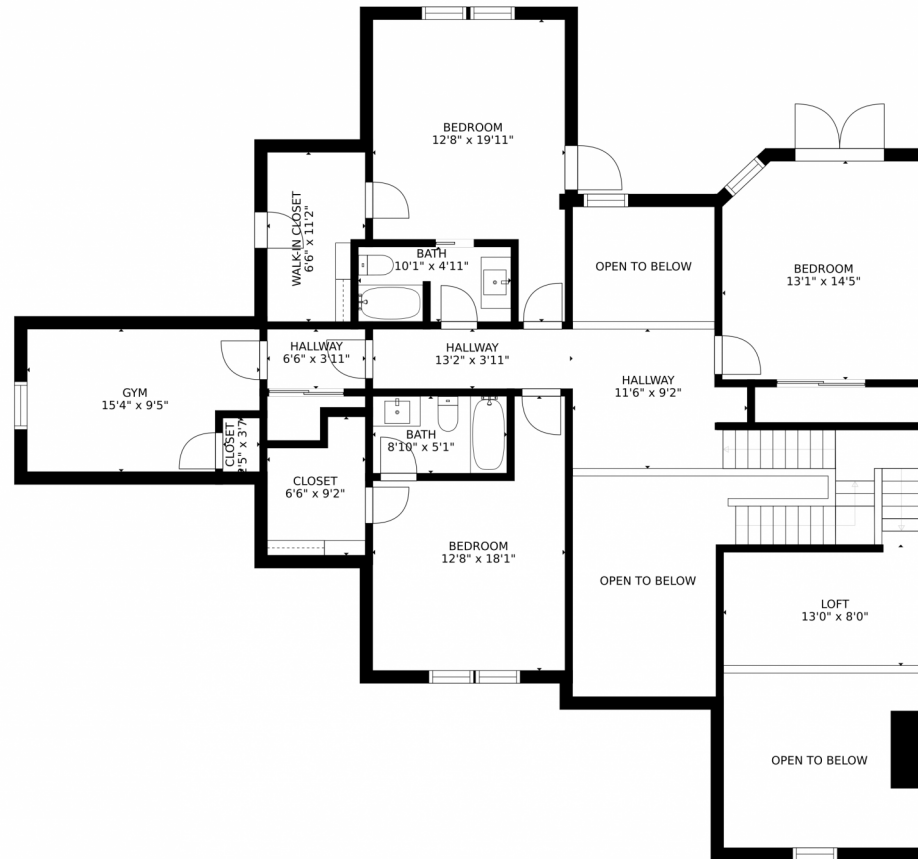

2203 Prarieview Drive, Loxahatchee, FL 33470 – Second Floor

Estimated areas

GLA FLOOR 1: 3043 sq. ft, excluded 627 sq. ft
GLA FLOOR 2: 1574 sq. ft, excluded 79 sq. ft
Total GLA 4617 sq. ft, total scanned area 5744 sq. ft

Disclaimer: Sizes and Dimensions are Approximate, Actual May Vary.

Rich Heers
561-718-5999
rheers@yahoo.com