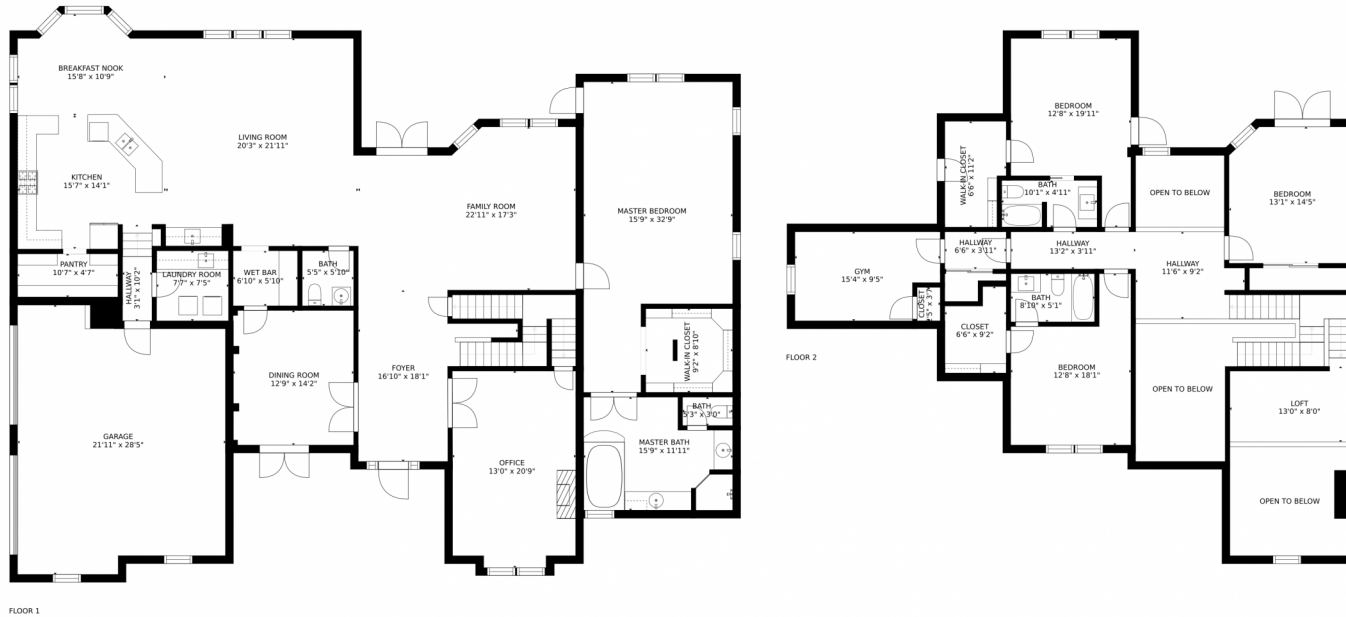

 Single Family  3847 SQFT  5 Beds  3/1 Baths  2 Car

Rich Heers
561-718-5999
rheers@yahoo.com

2203 Prarieview Drive, Loxahatchee, FL 33470 – First Floor

Estimated areas

GLA FLOOR 1: 3043 sq. ft, excluded 627 sq. ft
GLA FLOOR 2: 1574 sq. ft, excluded 79 sq. ft
Total GLA 4617 sq. ft, total scanned area 5744 sq. ft

Estimated areas

GLA FLOOR 1: 3043 sq. ft, excluded 627 sq. ft
GLA FLOOR 2: 1574 sq. ft, excluded 79 sq. ft
Total GLA 4617 sq. ft, total scanned area 5744 sq. ft

SIZES AND DIMENSIONS ARE APPROXIMATE, ACTUAL MAY VARY.

Disclaimer: Sizes and Dimensions are Approximate, Actual May Vary.

Rich Heers
561-718-5999
rheers@yahoo.com

2203 Prarieview Drive, Loxahatchee, FL 33470 – All Floors

Estimated areas

GLA FLOOR 1: 3043 sq. ft, excluded 627 sq. ft
GLA FLOOR 2: 1574 sq. ft, excluded 79 sq. ft
Total GLA 4617 sq. ft, total scanned area 5744 sq. ft