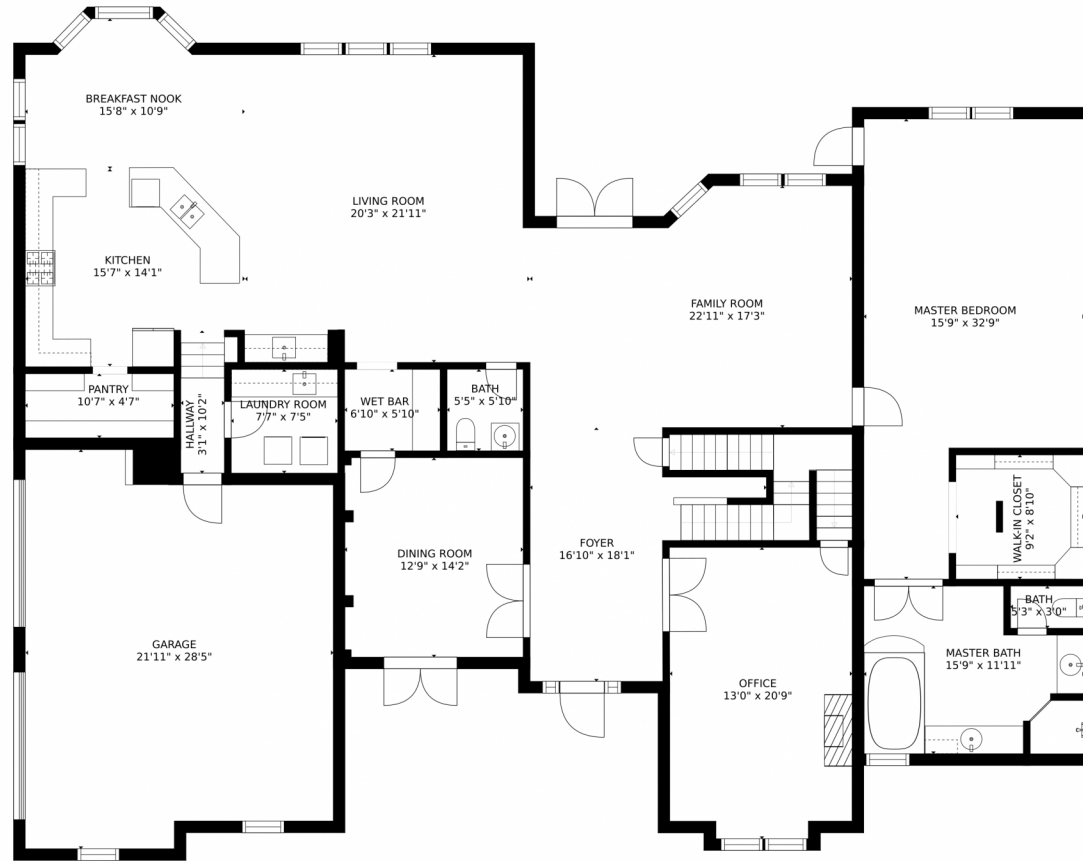

2203 Prarieview Drive, Loxahatchee, FL 33470 – First Floor

Estimated areas

GLA FLOOR 1: 3043 sq. ft, excluded 627 sq. ft
GLA FLOOR 2: 1574 sq. ft, excluded 79 sq. ft
Total GLA 4617 sq. ft, total scanned area 5744 sq. ft

Disclaimer: Sizes and Dimensions are Approximate, Actual May Vary.

Rich Heers
561-718-5999
rheers@yahoo.com