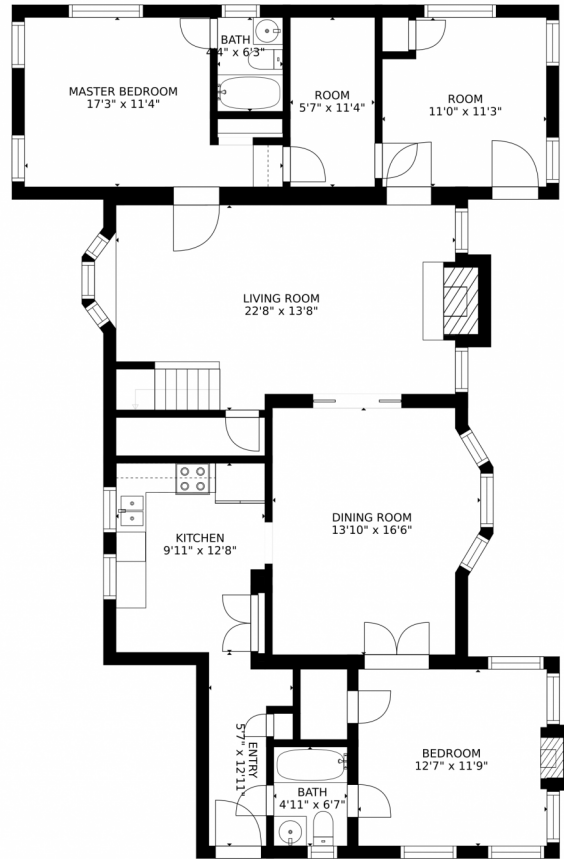

Condominium

1250 SQFT

3 Beds

2 Baths

Taylor Haas
303-665-7368
taylorh@coloradorpm.com
<https://www.coloradorpm.com/available-rental-properties-denver>

Scan code
for more
property
details

GROSS INTERNAL AREA
FLOOR 1: 1414 sq. ft
TOTAL: 1414 sq. ft
SIZES AND DIMENSIONS ARE APPROXIMATE, ACTUAL MAY VARY.