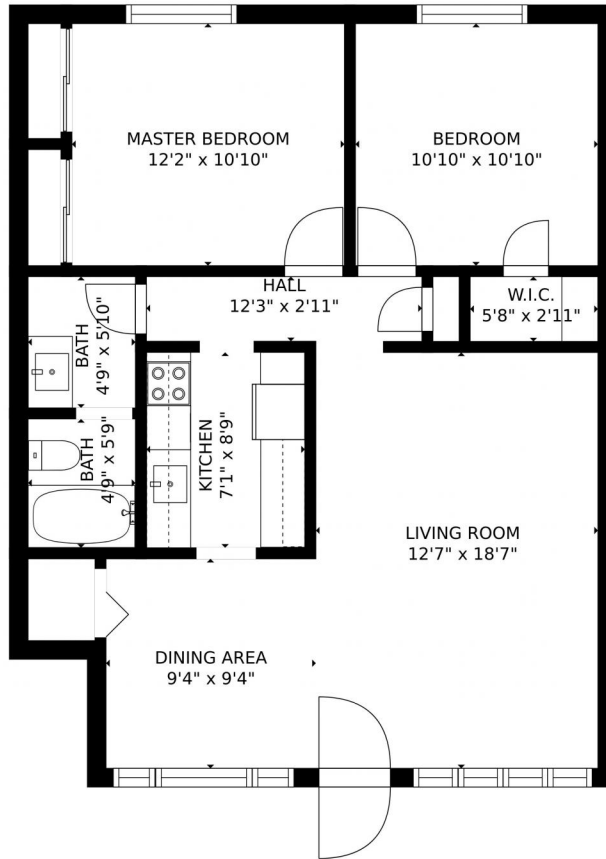

Condominium

2263 SQFT

2 Beds

1 Baths

Taylor Haas

303-665-7368

taylorh@coloradorpm.com

<https://www.coloradorpm.com/available-rental-properties-denver>

Scan code
for more
property
details

10125 West 25th Avenue, Lakewood, CO 80215 – Main

GROSS INTERNAL AREA
FLOOR 1: 825 sq. ft
TOTAL: 825 sq. ft
SIZES AND DIMENSIONS ARE APPROXIMATE, ACTUAL MAY VARY.

Disclaimer: Sizes and Dimensions are Approximate, Actual May Vary.