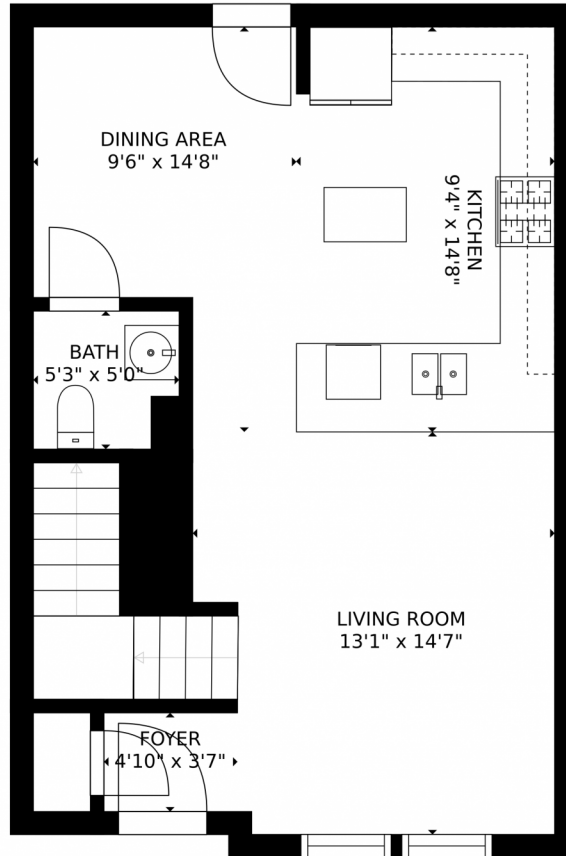

FLOOR 1

FLOOR 2

GROSS INTERNAL AREA
FLOOR 1: 546 sq. ft, FLOOR 2: 917 sq. ft
TOTAL: 1463 sq. ft
SIZES AND DIMENSIONS ARE APPROXIMATE, ACTUAL MAY VARY.

Disclaimer: Sizes and Dimensions are Approximate, Actual May Vary.

Taylor Haas
303-665-7368
taylorh@coloradorpm.com
<https://www.coloradorpm.com/available-rental-properties-denver>

GROSS INTERNAL AREA
FLOOR 1: 546 sq. ft, FLOOR 2: 917 sq. ft
TOTAL: 1463 sq. ft
SIZES AND DIMENSIONS ARE APPROXIMATE, ACTUAL MAY VARY.

15583 West 65th Avenue, Arvada, CO 80007 – 2nd Level

GROSS INTERNAL AREA
FLOOR 1: 546 sq. ft, FLOOR 2: 917 sq. ft
TOTAL: 1463 sq. ft
SIZES AND DIMENSIONS ARE APPROXIMATE, ACTUAL MAY VARY.

Disclaimer: Sizes and Dimensions are Approximate, Actual May Vary.