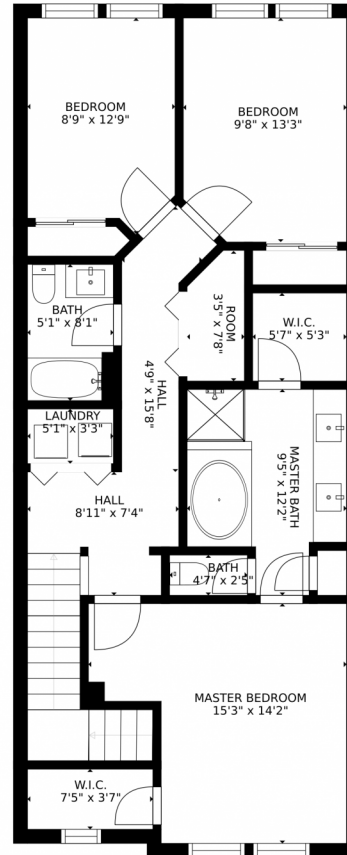

FLOOR 1

FLOOR 2

GROSS INTERNAL AREA
FLOOR 1: 546 sq. ft, FLOOR 2: 917 sq. ft
TOTAL: 1463 sq. ft
SIZES AND DIMENSIONS ARE APPROXIMATE, ACTUAL MAY VARY.

Disclaimer: Sizes and Dimensions are Approximate, Actual May Vary.

Taylor Haas
303-665-7368
taylorh@coloradorpm.com
<https://www.coloradorpm.com/available-rental-properties-denver>

GROSS INTERNAL AREA
FLOOR 1: 546 sq. ft, FLOOR 2: 917 sq. ft
TOTAL: 1463 sq. ft
SIZES AND DIMENSIONS ARE APPROXIMATE, ACTUAL MAY VARY.

Disclaimer: Sizes and Dimensions are Approximate, Actual May Vary.

Taylor Haas

303-665-7368

taylorh@coloradorpm.com

<https://www.coloradorpm.com/available-rental-properties-denver>

Scan code
for more
property
details

15583 West 65th Avenue, Arvada, CO 80007 – 2nd Level

GROSS INTERNAL AREA
FLOOR 1: 546 sq. ft, FLOOR 2: 917 sq. ft
TOTAL: 1463 sq. ft
SIZES AND DIMENSIONS ARE APPROXIMATE, ACTUAL MAY VARY.

Disclaimer: Sizes and Dimensions are Approximate, Actual May Vary.