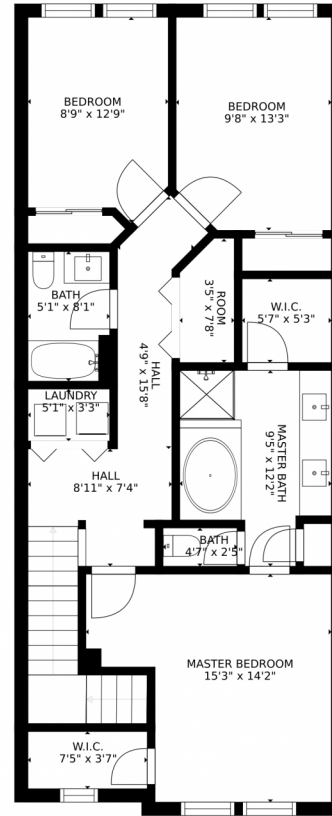

 Townhouse

 1500 SQFT

 3 Beds

 3 Baths

Taylor Haas
303-665-7368
taylorh@coloradorpm.com
<https://www.coloradorpm.com/available-rental-properties-denver>

15583 West 65th Avenue, Arvada, CO 80007 – All Levels

FLOOR 1

FLOOR 2

GROSS INTERNAL AREA
FLOOR 1: 546 sq. ft, FLOOR 2: 917 sq. ft
TOTAL: 1463 sq. ft
SIZES AND DIMENSIONS ARE APPROXIMATE, ACTUAL MAY VARY.

Disclaimer: Sizes and Dimensions are Approximate, Actual May Vary.

Taylor Haas
303-665-7368
taylorh@coloradorpm.com
<https://www.coloradorpm.com/available-rental-properties-denver>

GROSS INTERNAL AREA
FLOOR 1: 546 sq. ft, FLOOR 2: 917 sq. ft
TOTAL: 1463 sq. ft
SIZES AND DIMENSIONS ARE APPROXIMATE, ACTUAL MAY VARY.

15583 West 65th Avenue, Arvada, CO 80007 – 2nd Level

GROSS INTERNAL AREA
FLOOR 1: 546 sq. ft, FLOOR 2: 917 sq. ft
TOTAL: 1463 sq. ft
SIZES AND DIMENSIONS ARE APPROXIMATE, ACTUAL MAY VARY.

Disclaimer: Sizes and Dimensions are Approximate, Actual May Vary.