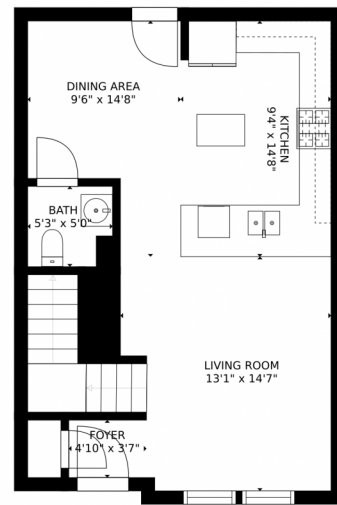

FLOOR 1

FLOOR 2

GROSS INTERNAL AREA
FLOOR 1: 546 sq. ft, FLOOR 2: 917 sq. ft
TOTAL: 1463 sq. ft
SIZES AND DIMENSIONS ARE APPROXIMATE, ACTUAL MAY VARY.

Disclaimer: Sizes and Dimensions are Approximate, Actual May Vary.

Taylor Haas
303-665-7368
taylorh@coloradorpm.com
<https://www.coloradorpm.com/available-rental-properties-denver>

GROSS INTERNAL AREA
FLOOR 1: 546 sq. ft, FLOOR 2: 917 sq. ft
TOTAL: 1463 sq. ft
SIZES AND DIMENSIONS ARE APPROXIMATE, ACTUAL MAY VARY.

15583 West 65th Avenue, Arvada, CO 80007 – 2nd Level

GROSS INTERNAL AREA
FLOOR 1: 546 sq. ft, FLOOR 2: 917 sq. ft
TOTAL: 1463 sq. ft
SIZES AND DIMENSIONS ARE APPROXIMATE, ACTUAL MAY VARY.

Disclaimer: Sizes and Dimensions are Approximate, Actual May Vary.