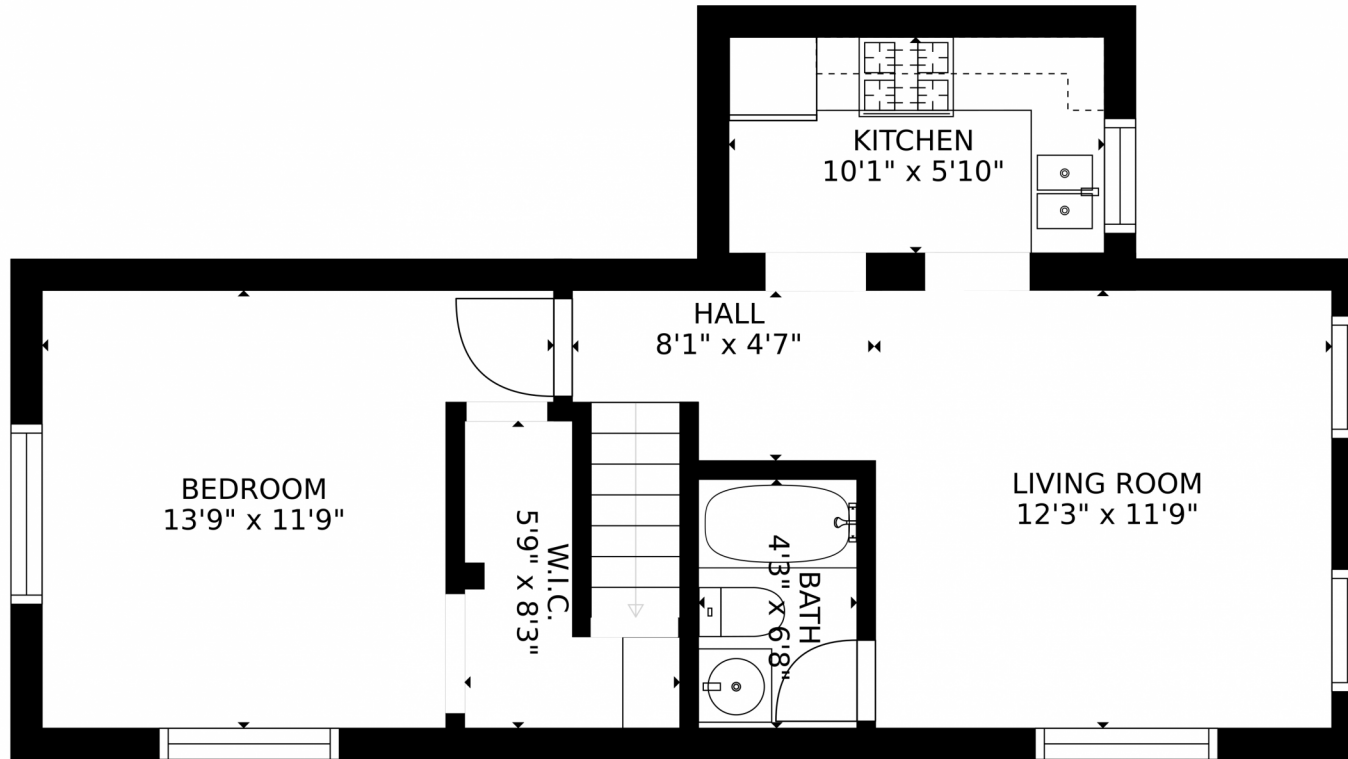

 Townhouse

 750 SQFT

 1 Bed

 1 Baths

Taylor Haas
303-665-7368
taylorh@coloradorpm.com
<https://www.coloradorpm.com/available-rental-properties-denver>

GROSS INTERNAL AREA
FLOOR 1: 476 sq. ft
TOTAL: 476 sq. ft
SIZES AND DIMENSIONS ARE APPROXIMATE, ACTUAL MAY VARY.