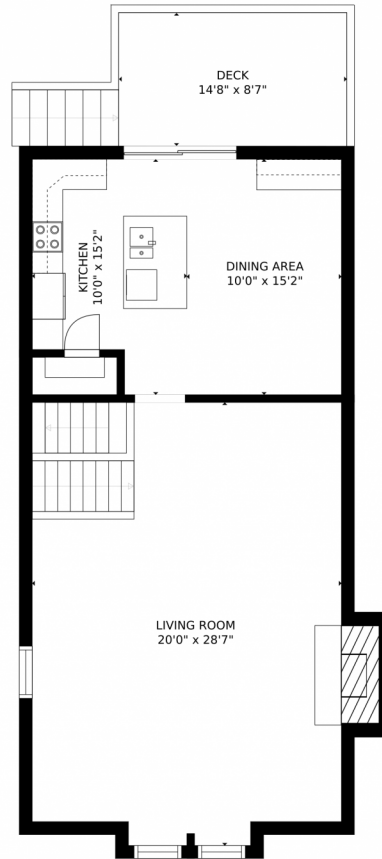

GROSS INTERNAL AREA
FLOOR 1: 408 sq. ft. FLOOR 2: 873 sq. ft.
FLOOR 3: 881 sq. ft. EXCLUDED AREAS:
DECK: 368 sq. ft. PORCH: 27 sq. ft.
GARAGE: 383 sq. ft.
TOTAL: 2162 sq. ft.
SIZES AND DIMENSIONS ARE APPROXIMATE, ACTUAL MAY VARY.

Disclaimer: Sizes and Dimensions are Approximate, Actual May Vary.

Taylor Haas
303-665-7368
taylorh@coloradorpm.com
<https://www.coloradorpm.com/available-rental-properties-denver>

GROSS INTERNAL AREA
FLOOR 1: 408 sq. ft. FLOOR 2: 873 sq. ft.
FLOOR 3: 881 sq. ft. EXCLUDED AREAS:
DECK: 368 sq. ft. PORCH: 27 sq. ft.
GARAGE: 383 sq. ft.
TOTAL: 2162 sq. ft.
SIZES AND DIMENSIONS ARE APPROXIMATE, ACTUAL MAY VARY.

GROSS INTERNAL AREA
FLOOR 1: 408 sq. ft. FLOOR 2: 873 sq. ft
FLOOR 3: 881 sq. ft. EXCLUDED AREAS:
DECK: 368 sq. ft. PORCH: 27 sq. ft
GARAGE: 383 sq. ft
TOTAL: 2162 sq. ft

SIZES AND DIMENSIONS ARE APPROXIMATE, ACTUAL MAY VARY.