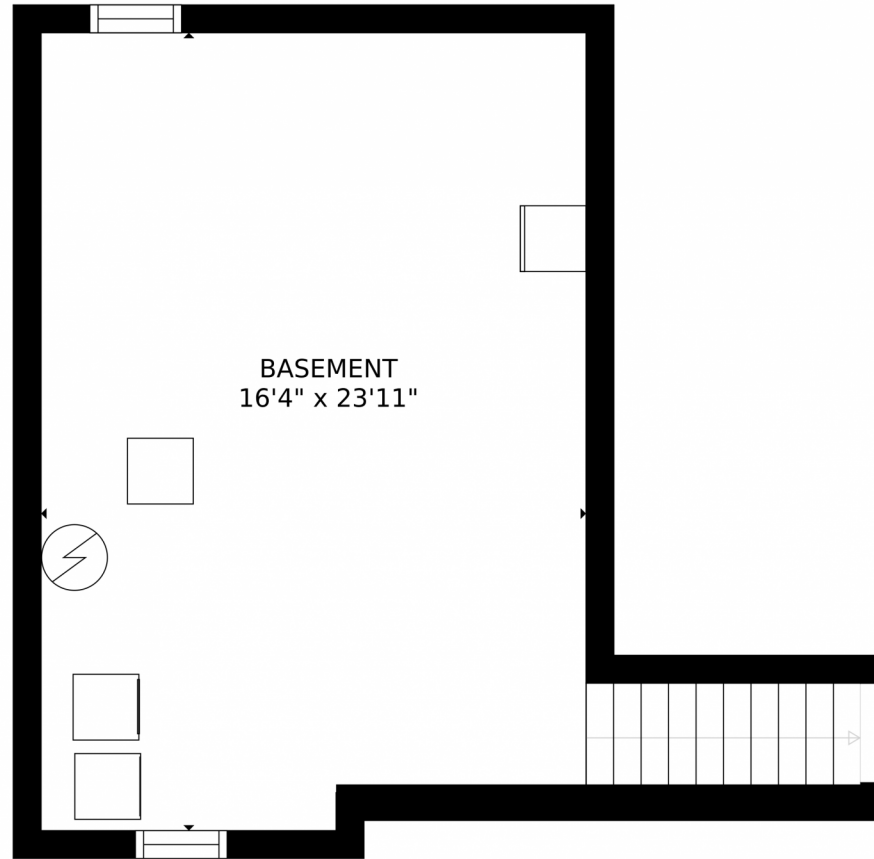

GROSS INTERNAL AREA
FLOOR 1: 408 sq. ft. FLOOR 2: 873 sq. ft.
FLOOR 3: 881 sq. ft. EXCLUDED AREAS:
DECK: 368 sq. ft. PORCH: 27 sq. ft.
GARAGE: 383 sq. ft.
TOTAL: 2162 sq. ft.
SIZES AND DIMENSIONS ARE APPROXIMATE, ACTUAL MAY VARY.

Disclaimer: Sizes and Dimensions are Approximate, Actual May Vary.

Taylor Haas
303-665-7368
taylorh@coloradorpm.com
<https://www.coloradorpm.com/available-rental-properties-denver>

GROSS INTERNAL AREA
FLOOR 1: 408 sq. ft. FLOOR 2: 873 sq. ft.
FLOOR 3: 881 sq. ft. EXCLUDED AREAS:
DECK: 368 sq. ft. PORCH: 27 sq. ft.
GARAGE: 383 sq. ft.
TOTAL: 2162 sq. ft.
SIZES AND DIMENSIONS ARE APPROXIMATE, ACTUAL MAY VARY.