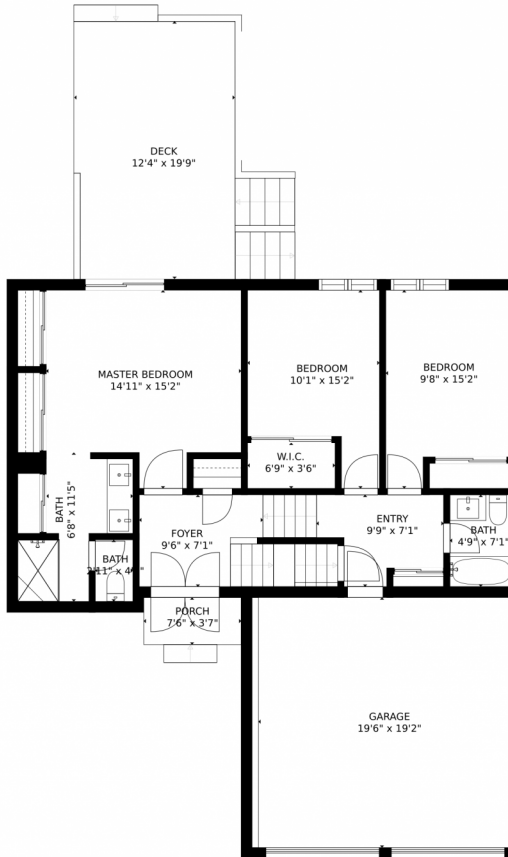

12674 East Bates Circle, Aurora, CO 80014 – Main Level

GROSS INTERNAL AREA
FLOOR 1: 408 sq. ft. FLOOR 2: 873 sq. ft
FLOOR 3: 881 sq. ft. EXCLUDED AREAS:
DECK: 368 sq. ft. PORCH: 27 sq. ft
GARAGE: 383 sq. ft
TOTAL: 2162 sq. ft

Disclaimer: Sizes and Dimensions are Approximate, Actual May Vary.

Taylor Haas
303-665-7368
taylorh@coloradorpm.com
<https://www.coloradorpm.com/available-rental-properties-denver>