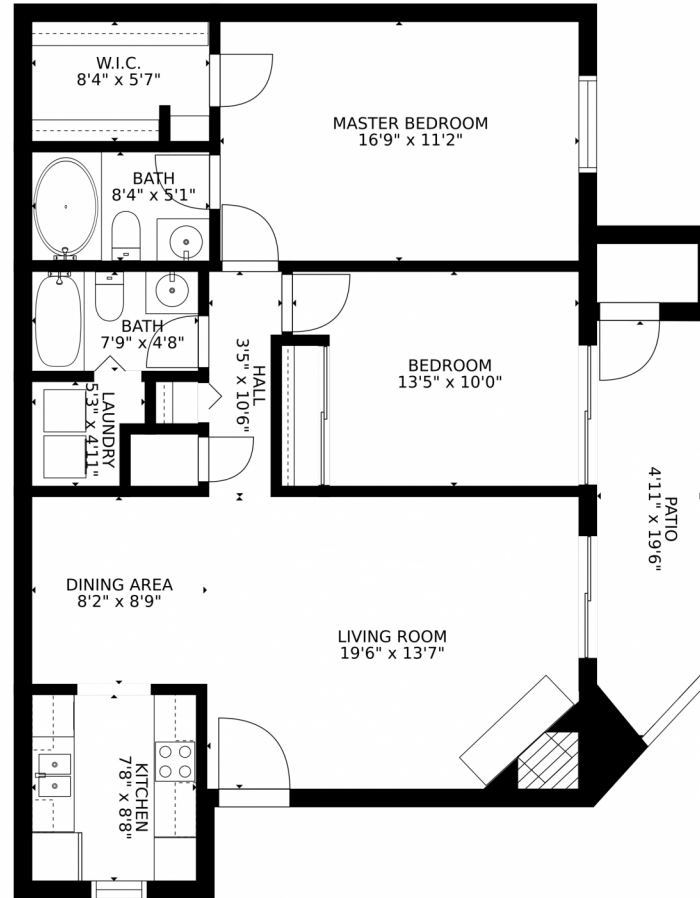

 Single Family

 1982 SQFT

 2 Beds

 2 Baths

Taylor Haas
303-665-7368
taylorh@coloradorpm.com
<https://www.coloradorpm.com/available-rental-properties-denv>

SIZES AND DIMENSIONS ARE APPROXIMATE, ACTUAL MAY VARY.