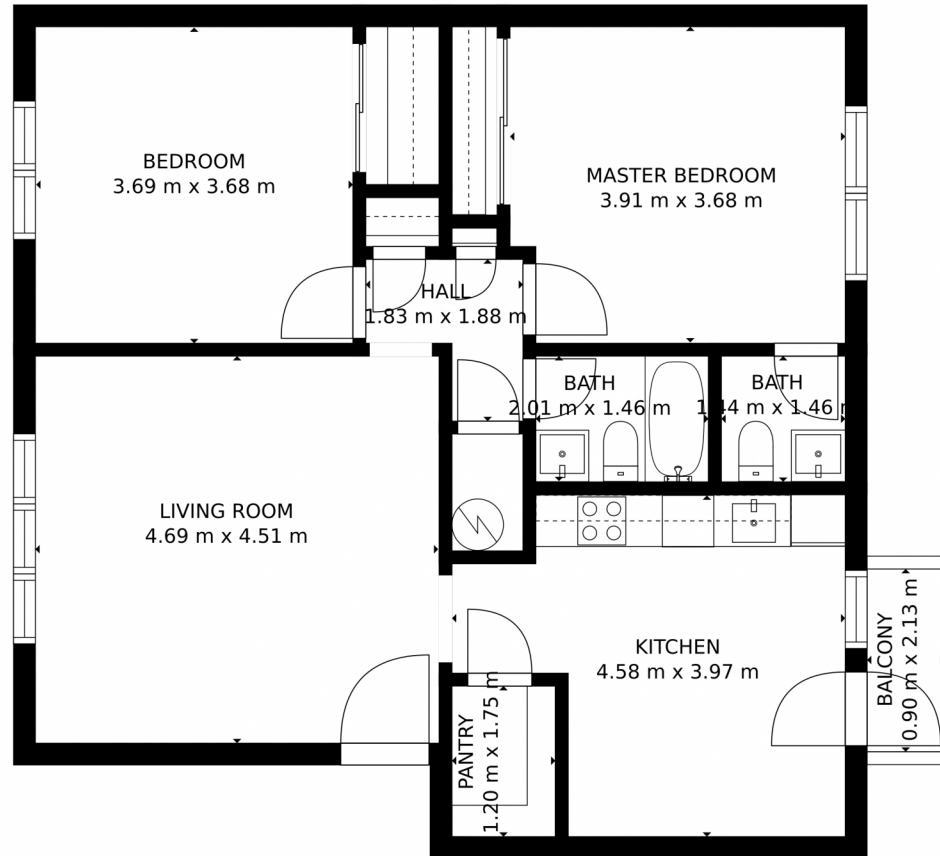

Estimated areas

GLA FLOOR 1: 94 sq. m, excluded 3 sq. m
Total GLA 94 sq. m, total scanned area 97 sq. m

Disclaimer: Sizes and Dimensions are Approximate, Actual May Vary.

Taylor Haas
303-665-7368
taylorh@coloradorpm.com
<https://www.coloradorpm.com/available-rental-properties-denver>